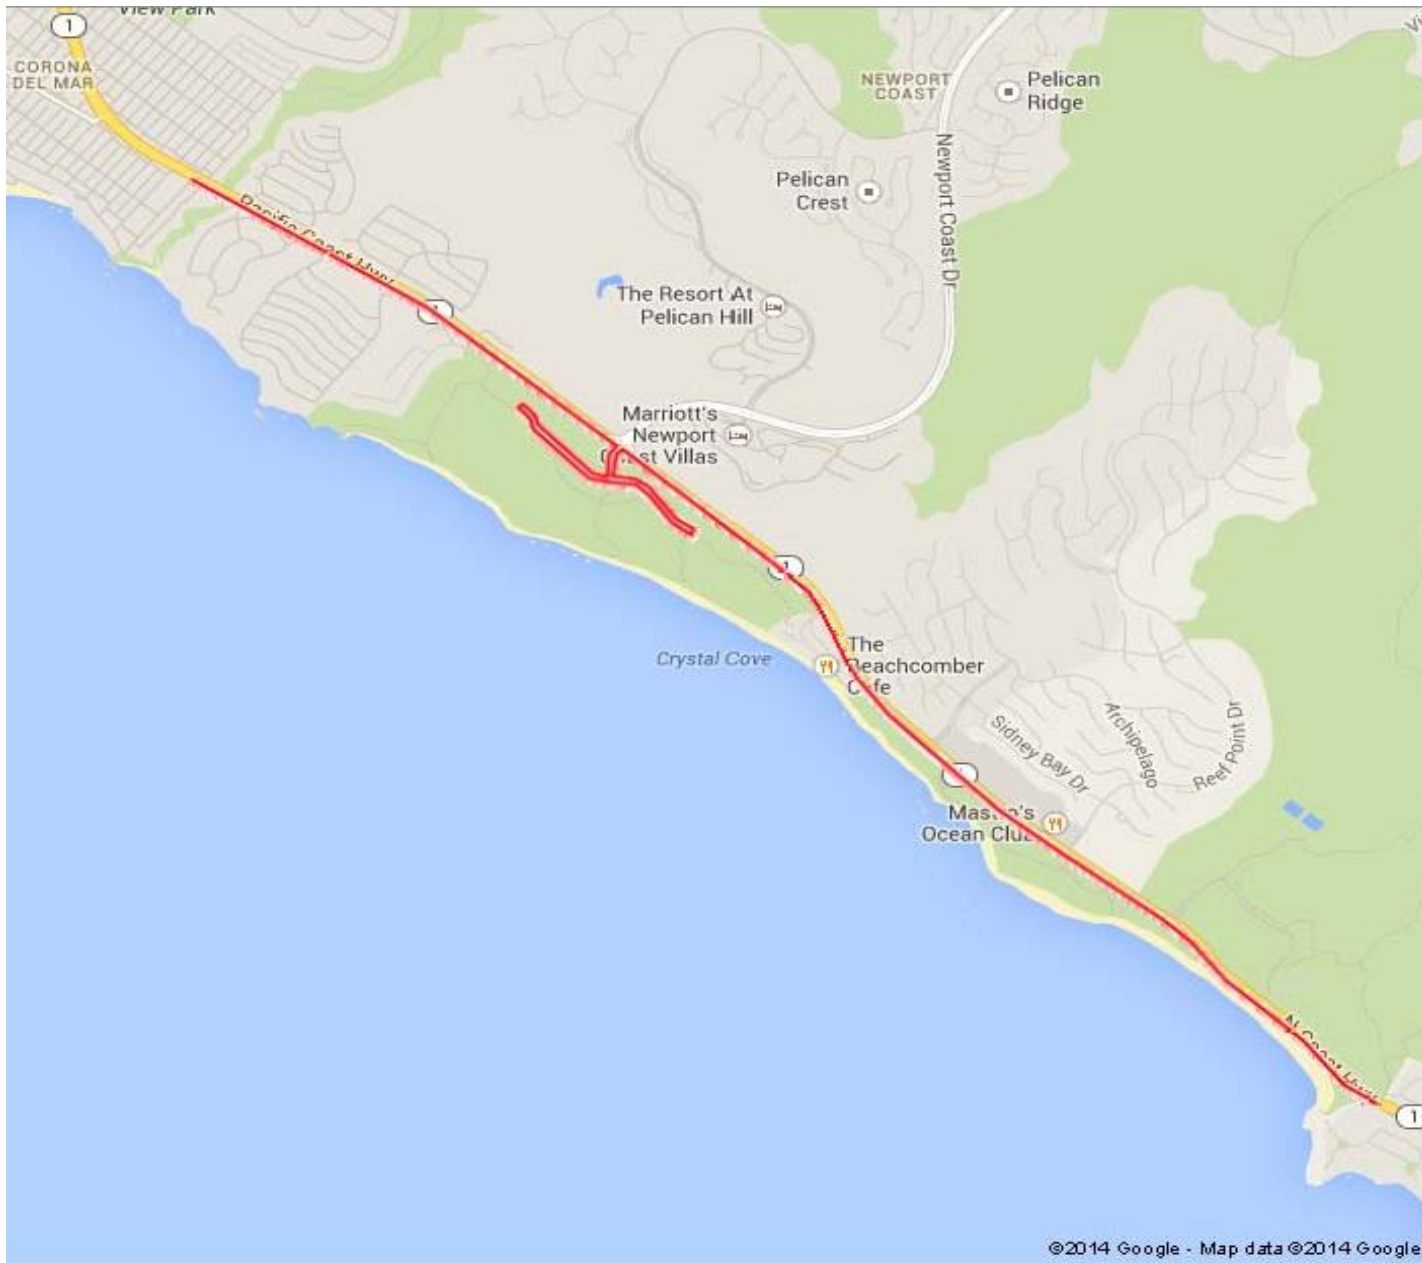

Crystal Cove

**Quite, but scenic ride thru
Crystal Cove State Park
between Corona Del Mar
and Laguna Beach.**

Photos

Detail Map

Ride-A-Long

Crystal Cove

Bike Newport

Crystal Cove