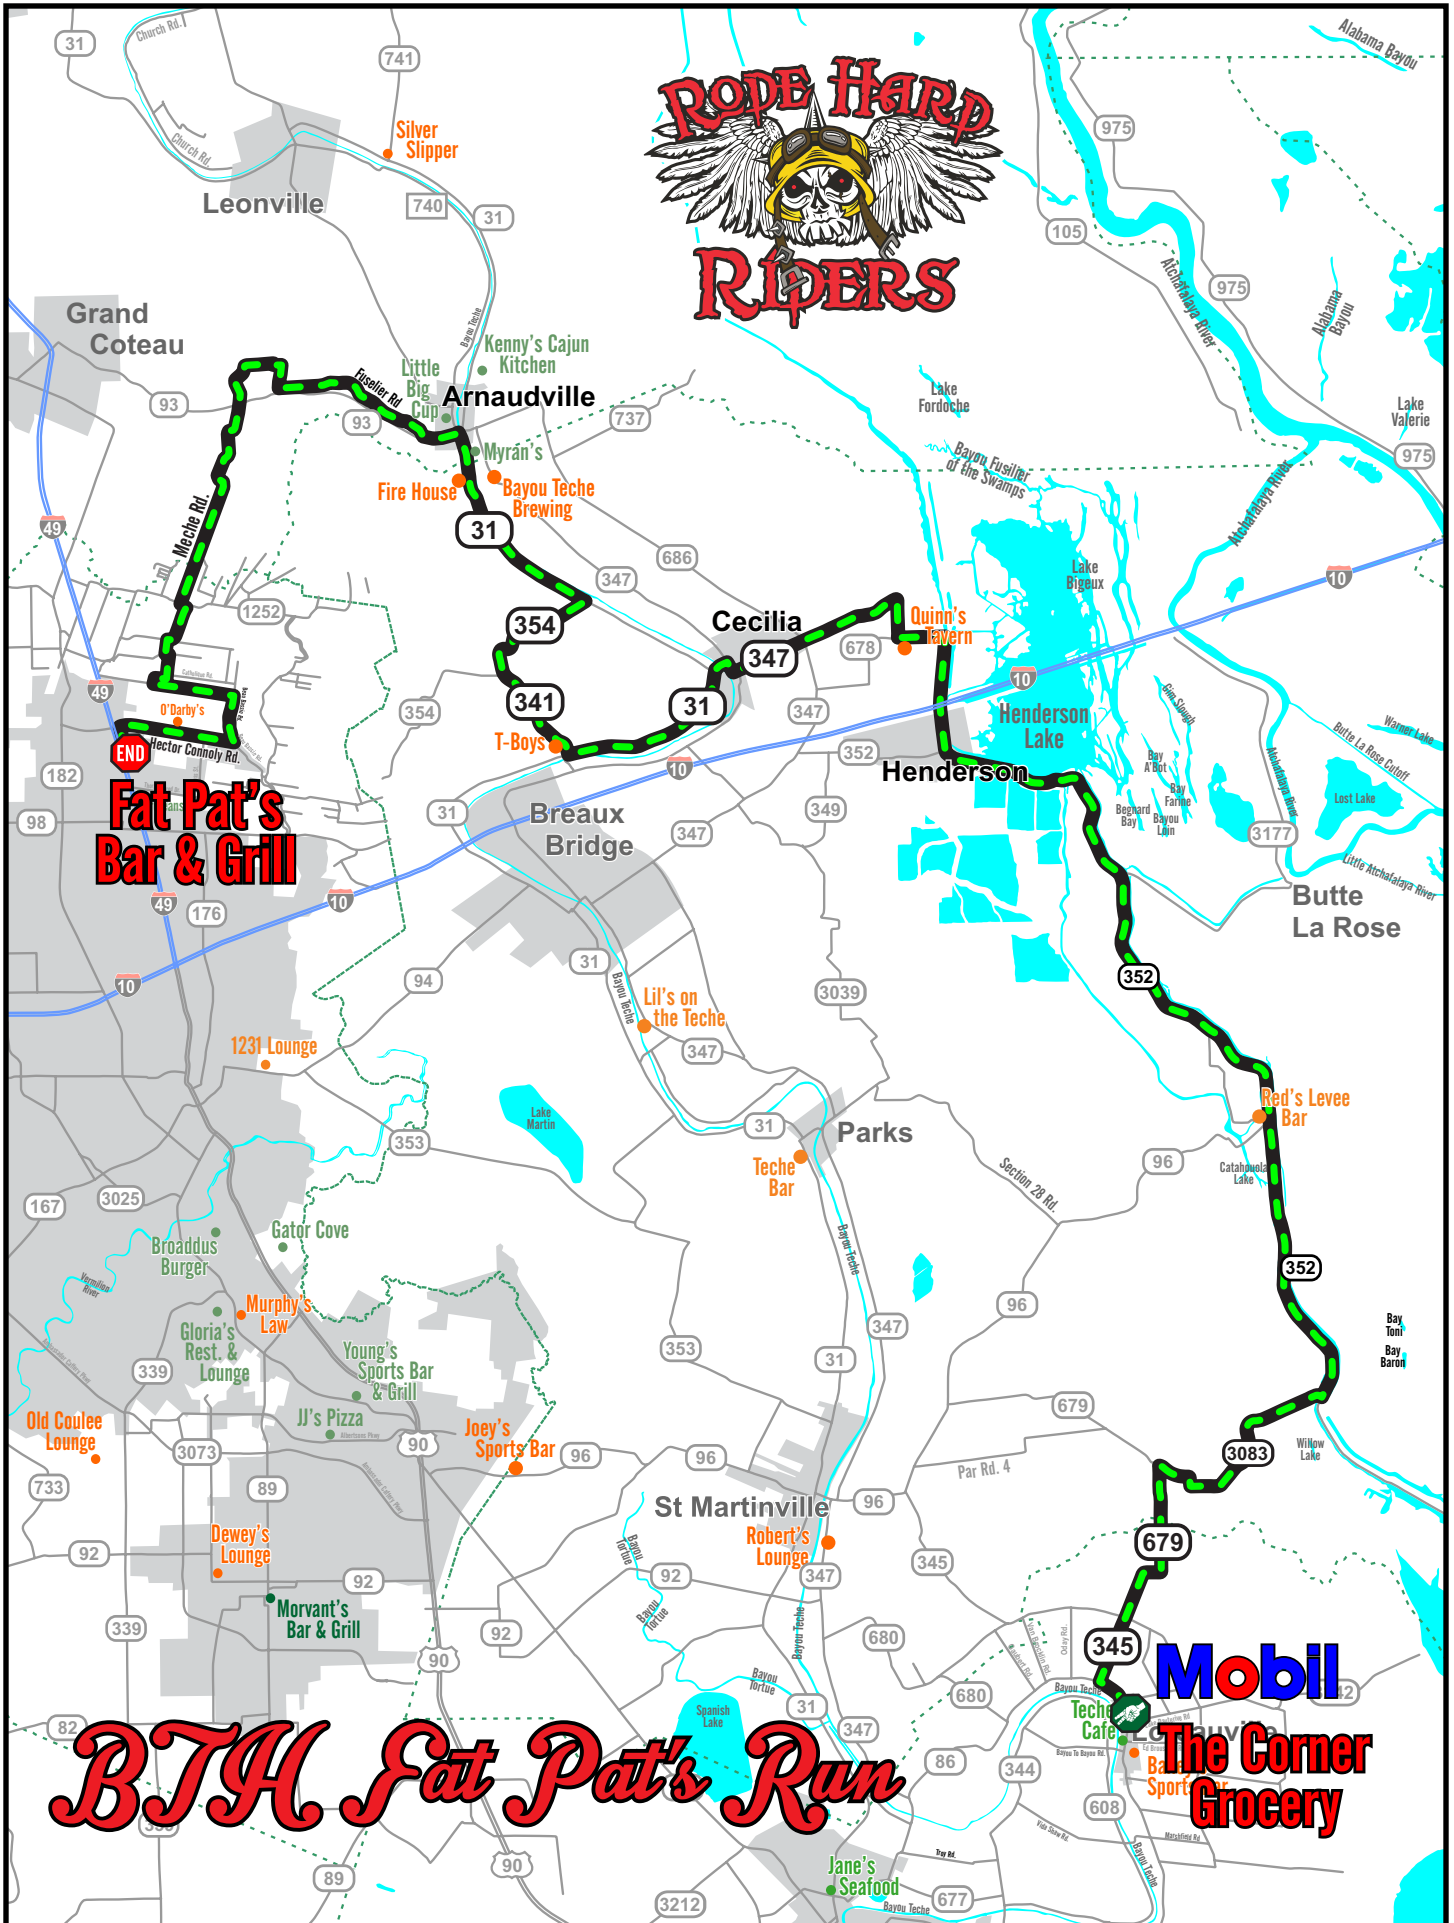

Fat Pat's Bar & Grill

BTH Fat Pat's Run

Mobil
The Corner Grocery

BTH Fat Pat's Run

Dist	Turn	Road	Clock	Total Dist
	Start	at The Corner Store Loreauville, LA		
	Go Northeast	on N. Main St / LA-86	9:30 AM	0.00 mi.
in 0.60 miles	Turn right	on to LA-346 / Coteaux Holmes Rd	9:32 AM	0.60 mi.
in 4.30 miles	Turn right	on to Bayou Alexandre Hwy	9:38 AM	4.90 mi.
in 0.70 miles	Keep left	on Bayou Alexandre Hwy	9:39 AM	5.60 mi.
in 3.20 miles	Turn left	on to Par Rd 169 / Levee Rd	9:43 AM	8.80 mi.
in 17.00 miles	Turn left	on to Potato Shed Rd	10:04 AM	25.80 mi.
in 0.90 miles	Turn right	on to Grand Anse Hwy	10:06 AM	26.70 mi.
in 2.50 miles	Go straight	on to LA-347 / Cecilia Sr H South Hwy	10:10 AM	29.20 mi.
in 1.60 miles	Turn left	on to LA-355 (Cecilia)	10:13 AM	30.80 mi.
in 0.20 miles	Keep left	on to LA-31 / Main Hwy	10:14 AM	31.00 mi.
in 3.30 miles	Turn right	on to LA-341 / Declouet Hwy	10:18 AM	34.30 mi.
in 1.90 miles	Go straight	on to LA-354 / Declouet Hwy	10:20 AM	36.20 mi.
in 2.30 miles	Turn left	on to LA-31 / Main Hwy	10:23 AM	38.50 mi.
in 3.90 miles	Turn right	on to Faculty St (Arnaudville)	10:28 AM	42.40 mi.
in 0.05 miles	Turn left	on to Fuselier St	10:29 AM	42.45 mi.
in 0.05 miles	Go straight	on to Fuselier Rd / Par Rd 3-35	10:30 AM	42.50 mi.
in 3.60 miles	Turn right	on to Jules Lagrange Rd / Par Rd 3-40	10:36 AM	46.10 mi.
in 0.60 miles	Turn left	on to Hickory Rd / Par Rd 3-45	10:37 AM	46.70 mi.
in 0.90 miles	Turn left	on to Frozard Rd	10:39 AM	47.60 mi.
in 0.50 miles	Go straight	on to Meche Rd	10:40 AM	48.10 mi.
in 3.90 miles	Turn left	on to Kidder Rd	10:47 AM	52.00 mi.
in 0.10 miles	Turn right	on to LA-1252	10:48 AM	52.10 mi.
in 0.70 miles	Turn left	on to O Melancon Rd	10:49 AM	52.80 mi.
in 0.20 miles	Turn left	on to St Esprit Rd	10:50 AM	53.00 mi.
in 0.05 miles	Keep right	on St Esprit Rd	10:51 AM	53.05 mi.
in 0.40 miles	Turn left	on to Catholique Rd	10:52 AM	53.45 mi.
in 1.20 miles	Turn right	on to S Beau Bassin Rd	10:54 AM	54.65 mi.
in 1.10 miles	Turn right	on to Hector Connoly Rd	10:56 AM	55.75 mi.
in 1.90 miles	At round-a-bout	take 2nd exit on to Hector Connoly Rd	10:59 AM	57.65 mi.
in 0.10 miles	Turn left	on to I-49 Service Rd	11:00 AM	57.75 mi.
in 0.20 miles	Turn left	on to Wallace Broussard Rd	11:01 AM	57.95 mi.
in 0.00 miles	STOP	at Fat Pats Bar & Grill	11:02 AM	57.95 mi.
		TOTAL TIME / DISTANCE	1:32:00	57.95 mi.