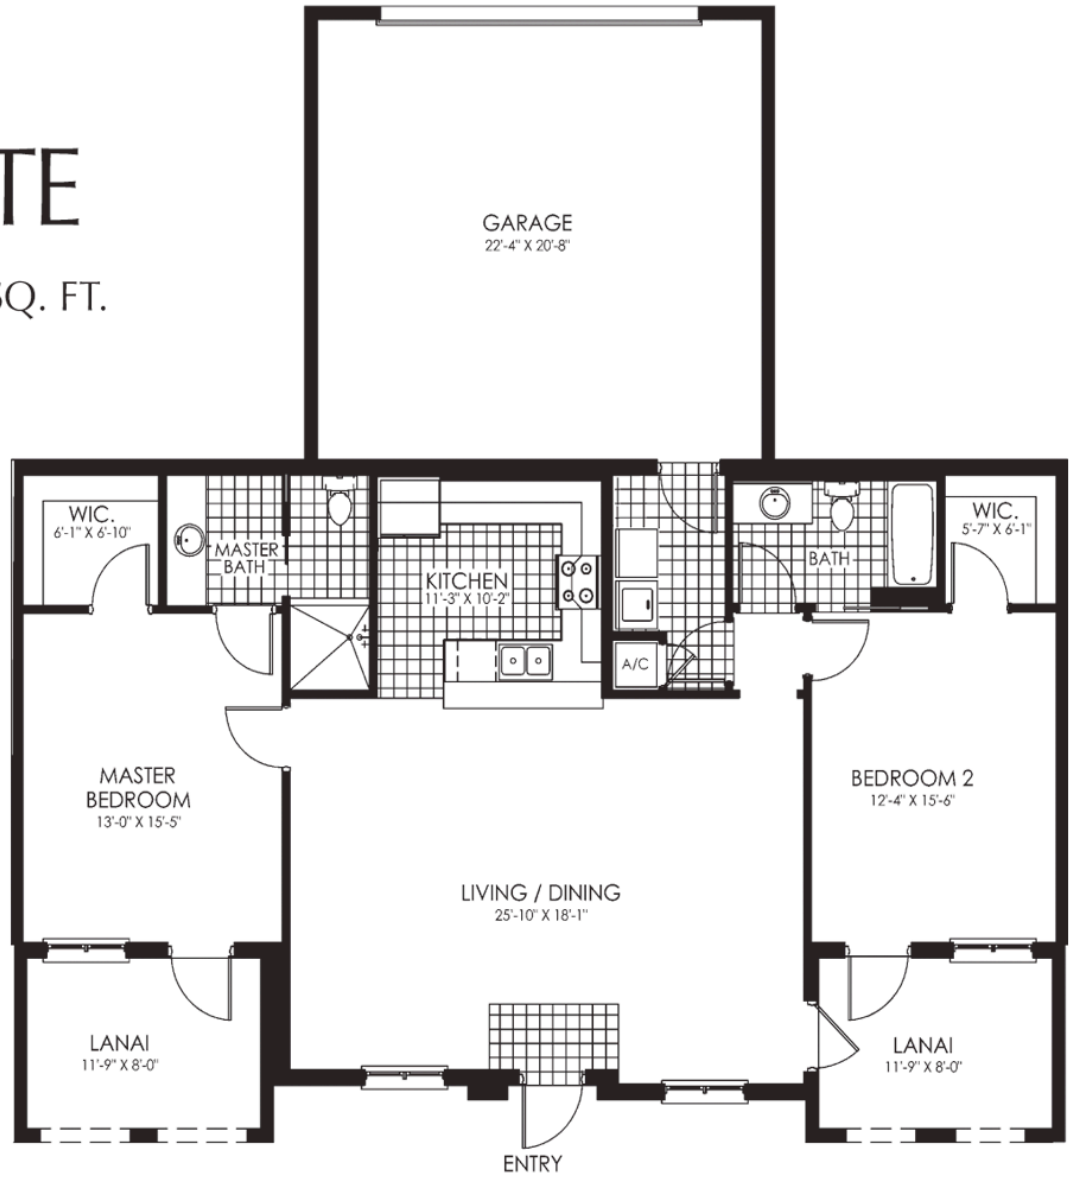

FLAT
SAN
CLEMENTE

LIVING AREA: 1,404 SQ. FT.

GROUND FLOOR