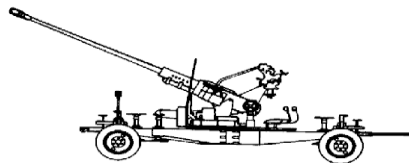

ZU-23

2A13 23mm twin barrel autocannon
Ammunition: SCAP SCHE

Special Abilities: Air Defense
OPTICS: No enhanced Optics

Unit	Ammo	ROF	Range Effectiveness														Ammo Supply	ERA Mod.
			Range in hexes															
			0	1	2	3	4	6	8	10	12	14	16	18	20	22		
ZU-23	SCAP*	5	6:7	6:6	5:6	4:5	3:5	2:4	1:3	1:2	—	—	—	—	—	—	40	—
	SCHE*	5	2	3	3	3	3	3	2	2	1	1	—	—	—	—		

S-60

S-60 57mm Autocannon
Ammunition: SCAP SCHE

Special Abilities: Air Defense
OPTICS: No enhanced optics

Unit	Ammo	ROF	Range Effectiveness														Ammo Supply	ERA Mod.
			Range in hexes															
			0	1	2	3	4	6	8	10	12	14	16	18	20	22		
S-60	SCAP*	2	4:5	5:5	5:5	4:4	4:3	3:3	2:3	—	—	—	—	—	—	—	24	—
	SCHE*	2	2	3	3	3	2	2	1	1	1	—	—	—	—	—		