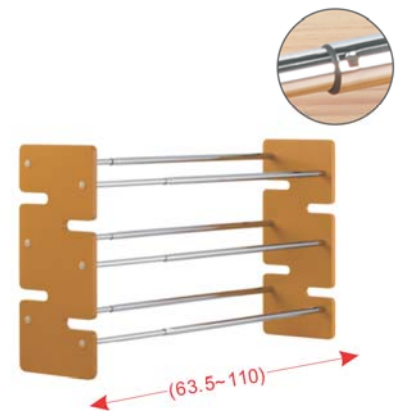

FW-3094

SIZE: (63.5~110) x 20 x 47Hcm
BOX SIZE: 21 x 5.6 x 63Hcm