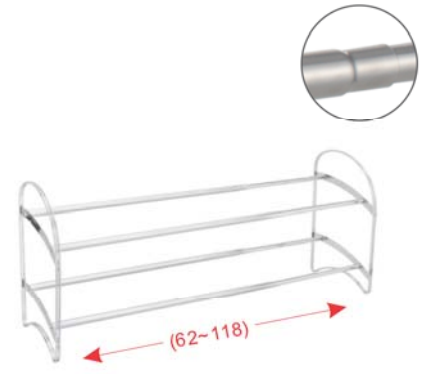

# Shoe Rack

FW-369-6

SIZE: 61 x 41 x 31Hcm  
BOX SIZE: 63 x 6.3 x 20.5Hcm

FW-336ND

SIZE: (62~110) x 23 x 34.5Hcm  
BOX SIZE: 26.6 x 4.3 x 63.5Hcm

FW-3023J

SIZE: (64~118) x 22.5 x 35.5Hcm  
BOX SIZE: 62 x 4.4 x 24.5Hcm

FW-3095

SIZE: 66.5 x 20 x 27.5Hcm  
BOX SIZE: 21.6 x 3.9 x 69Hcm

FW-3109E

SIZE: 58 x 32 x 25Hcm  
BOX SIZE: 65.5 x 3.5 x 28Hcm

FW-3066M

SIZE: 84 x 29 x 41.5Hcm  
BOX SIZE: 30 x 5.5 x 86Hcm

FW-3087B

SIZE: (63~110) x 20 x 30Hcm  
BOX SIZE: 21.6 x 4.5 x 64Hcm