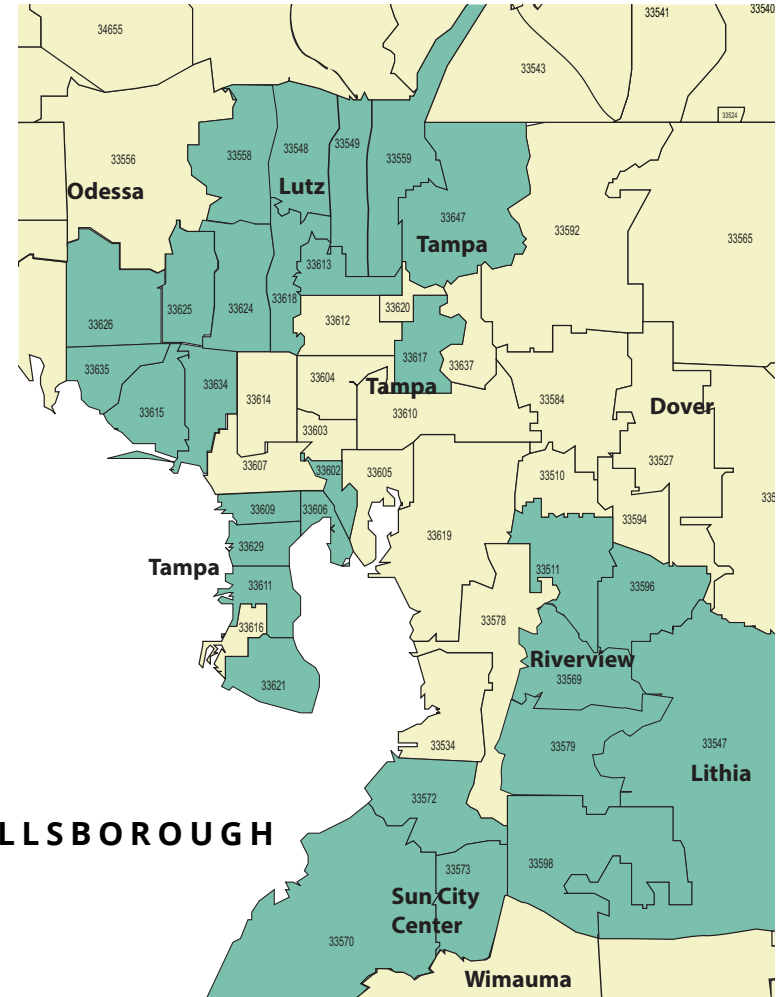

DISTRIBUTION MAP HILLSBOROUGH

Hillsborough

Includes: Brandon, Lithia, Lake Magdalene, Lutz, Sun City, Apollo Beach, Tampa, South Tampa, Temple Terrace, Carrollwood, Pebble Creek, University, Riverview and Valrico

33511, 33547, 33548, 33549, 33558, 33559, 33572, 33602, 33606, 33609, 33611, 33613, 33617, 33618, 33629, 33647, 34637, 33615

ZONE 2 100,293 Homes

2018 Distribution Schedule

ISSUE	AD DEADLINE	IN-HOME
JANUARY	1/05	1/15
FEBRUARY	1/25	2/15
MARCH	2/30	3/15
APRIL	3/30	4/15
MAY	4/30	5/15
JUNE	5/30	6/15
JULY	6/30	7/15
AUGUST	7/30	8/15
SEPTEMBER	8/30	9/15
OCTOBER	9/30	10/15
NOVEMBER	10/30	11/15
DECEMBER	11/30	12/15

- 3 Day USPS Delivery
- No Delivery

Demographics Average

Average Net worth	Average Income	Average Home Value	Zip Codes Targets	Average Owner Age	Homeowners
\$1.3 M	\$108,935	\$401,678	22	53	100%

*Please note zip code distribution may vary slightly due to seasonal shifts per quarterly list revisions.