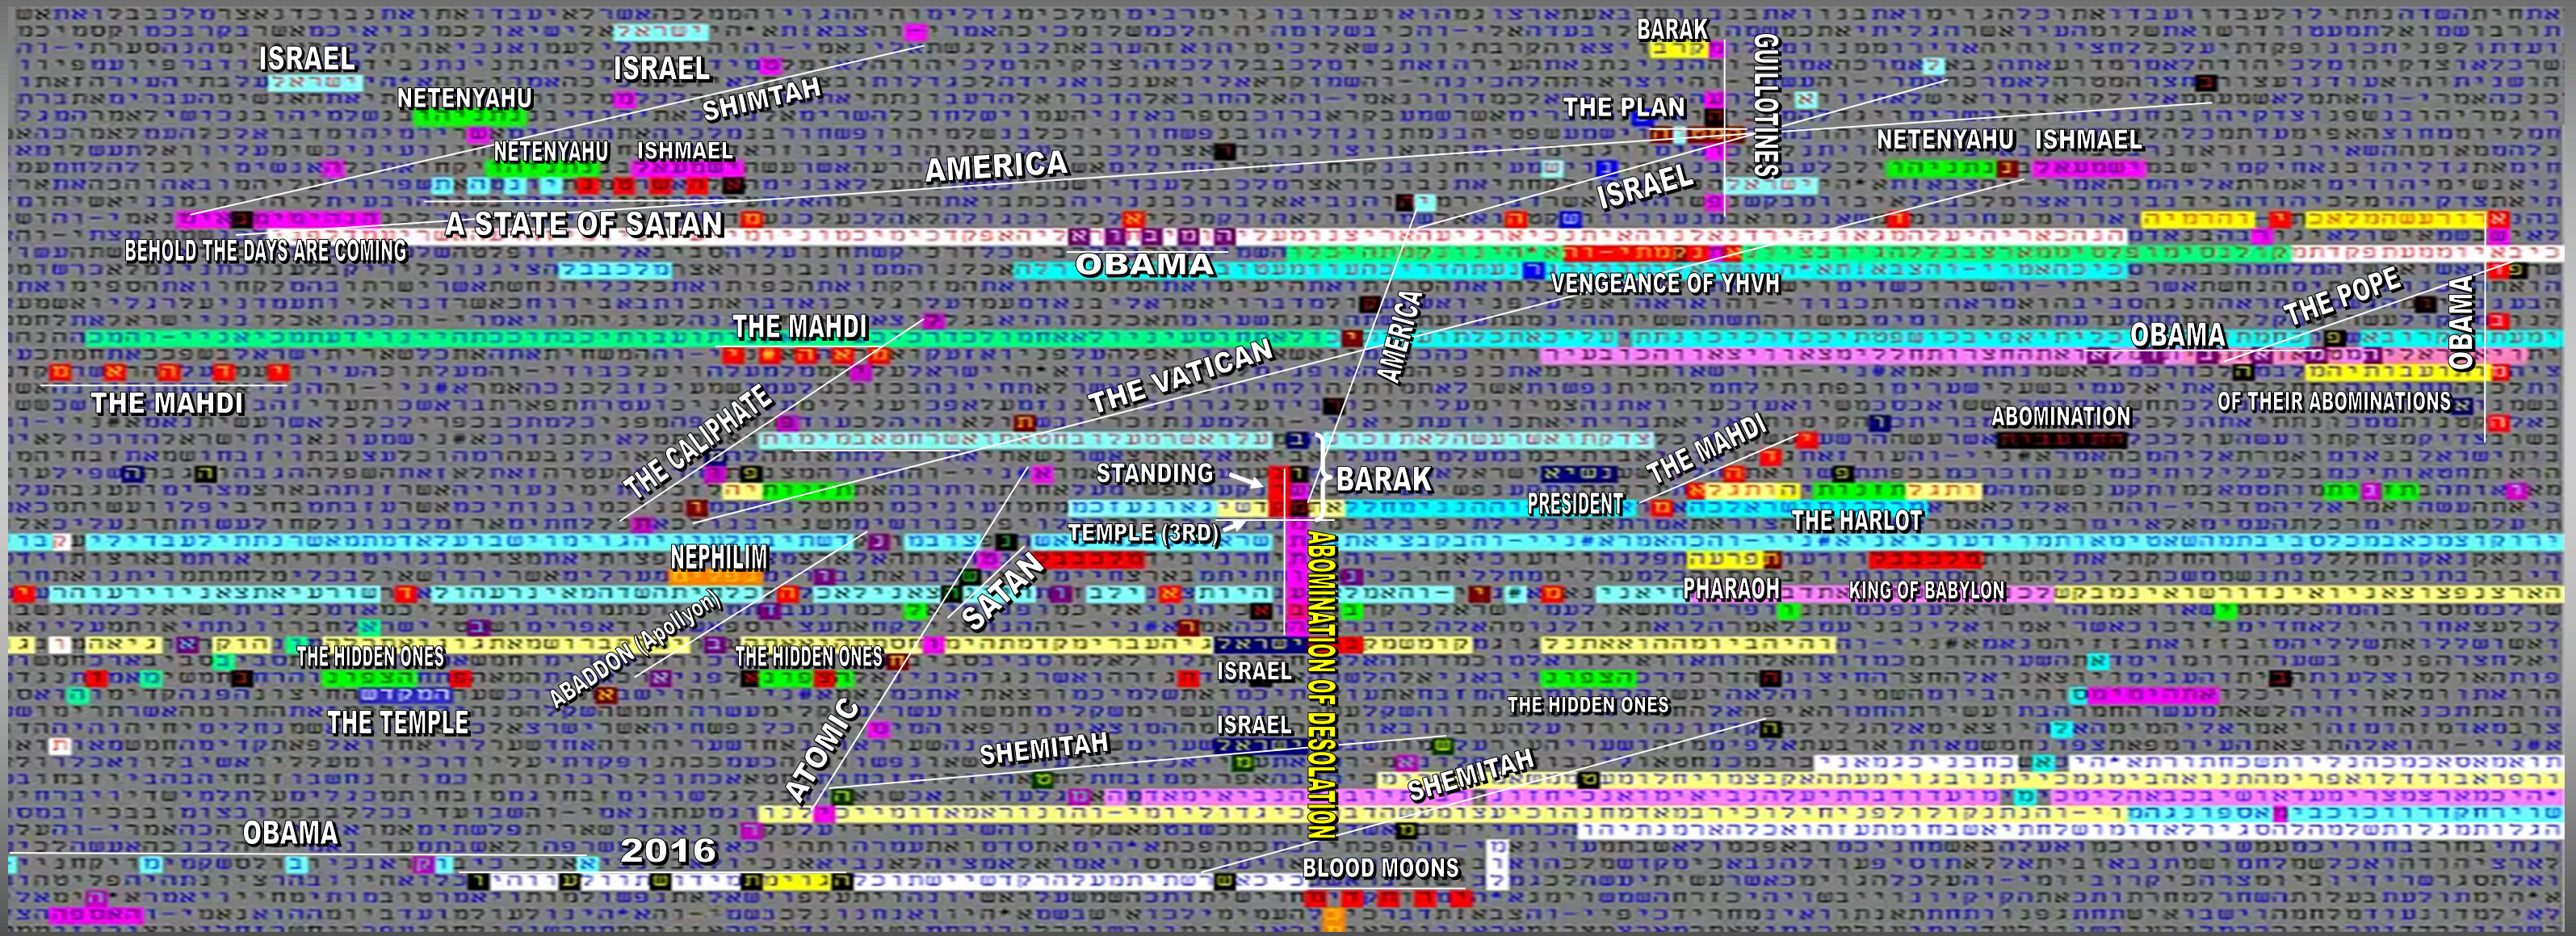

ABOMINATION OF DESOLATION

Bible Code Matrix of Prophecy in Scripture

© MATTHEW WRIGHT MINISTRIES
Graphic layout by Luis B. Vega

RESOURCES
youtube.com/user/TheMatt71269
biblecodenow1@gmail.com
biblecodenow.com
facebook.com/groups/code searcher

SCRIPTURE SOURCE(S)
Old & New Testament
TorahSoft

FOR AN EXPLANATION - STUDY OF THE CHART CODE MATRIX, VISIT THE YOUTUBE CHANNEL VIDEO SERIES.

WIDTH: 2793 CENTER: 759883