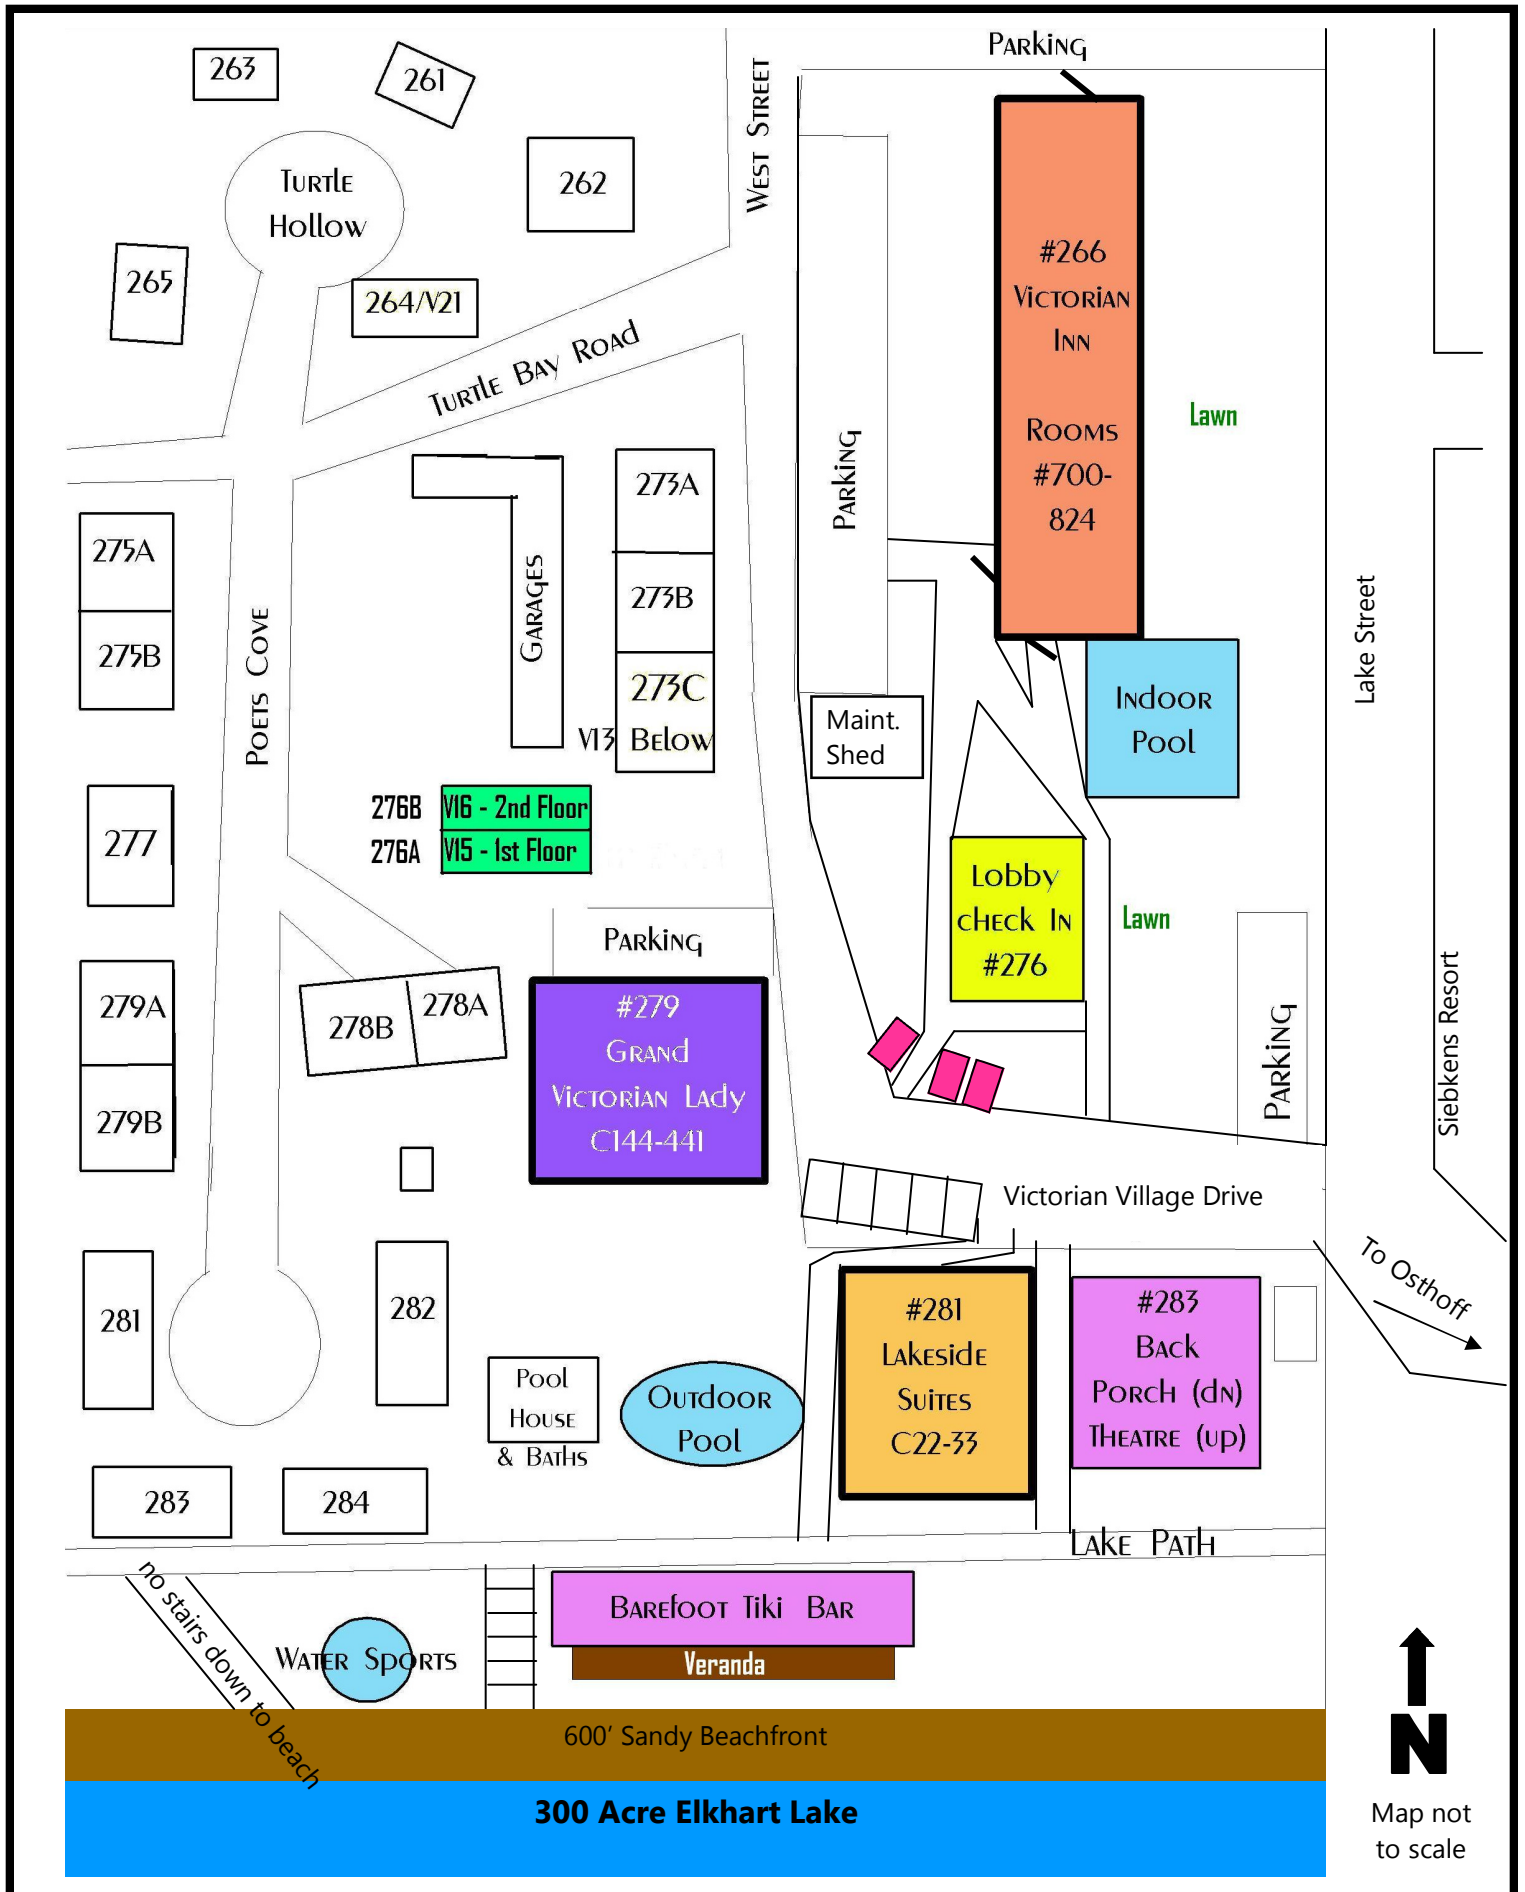

Victorian Village Resort

276 Victorian Village Drive OR 279 Lake Street . Elkhart Lake, WI 53020 . 920.876.3323 . 877.860.9988

Map not to scale