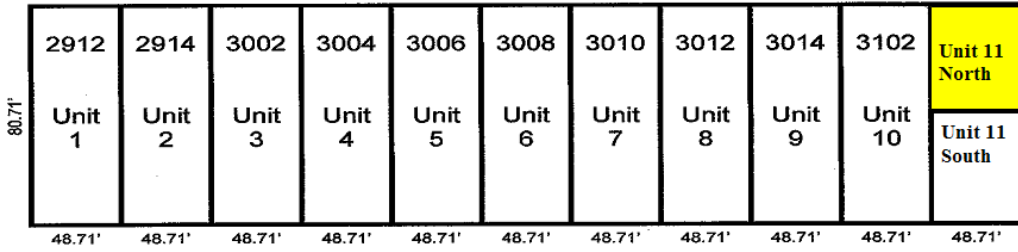

2912-3104 Grand Trunk Road  
Valparaiso, Indiana 46383

40.5 X 48.71  
1966 SF

\* not drawn to scale

↑ north