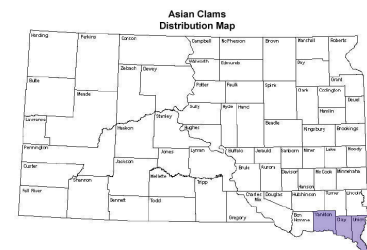

Asian clams, an aquatic nuisance species, were earlier detected in the Missouri River only below Gavins Point dam in Yankton, Clay and Union Counties.

The clams are native to Southeast Asia and were first reported on the West Coast about 1930. They have since spread to 39 states, including South Dakota.

Asian clams release free-swimming, live young that can be easily transported and spread through the movement of water and equipment from infested bodies of water (the likely means of the most recent spread in South Dakota).

Boaters and others are urged to take the necessary precautions to prevent the spread of the nuisance clams into additional waters in South Dakota. (GFP)

*Zebra Mussels*

*Asian Clams*

*Asian Clam Distribution in South Dakota*