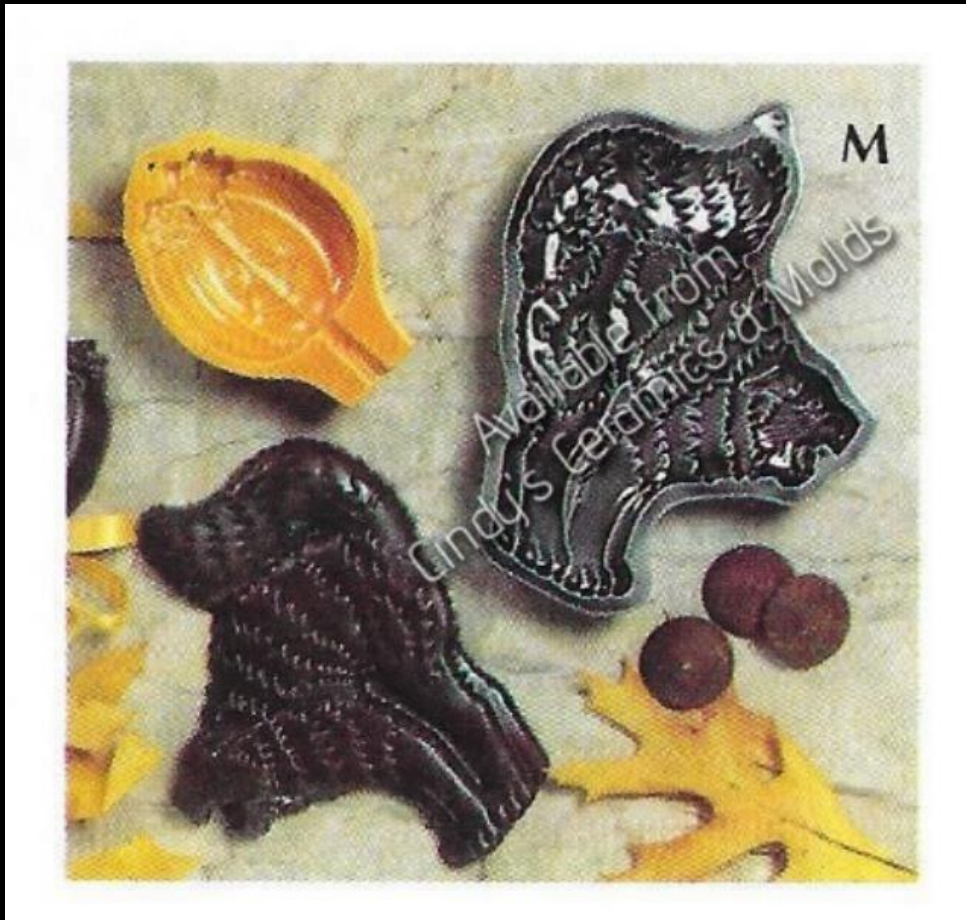

Halloween Witch Scene (Goes with DM-345C)

DM-
345C

7.5 Wide by
6.5 High

15.00

Trick-or-Treaters (Goes with DM-342B)

DM-398

10.00
(set of
four)

Halloween Napkin Holders

DM-635A

6.5 High

10.00

Country Confections Halloween Cat (Can be used to make
Chocolate, as shown)

*DM-993

Available from
Cindy's Ceramics & Molds

1.4375
Wide

3.00
(set)