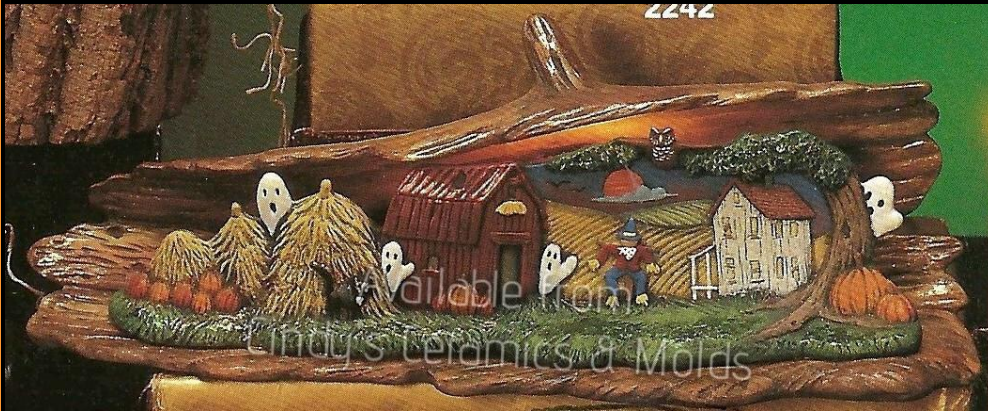

8.25 (set of six)

Six Leaves

K-1555

1555

3 Tall

8.00 (set of two)

Cat & Pumpkin

*K-2233/5