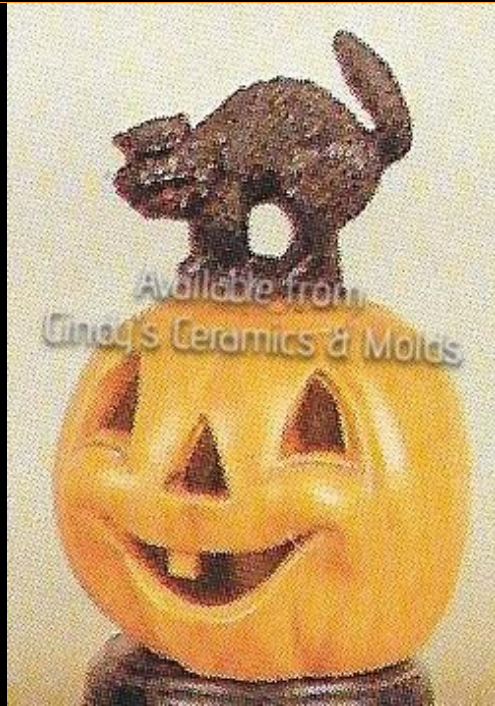

6.00

EZ-16

5.00

"Boo" (Front & Back Shown)

TB-326

6.00

Cat with Pumpkin

KY-46A