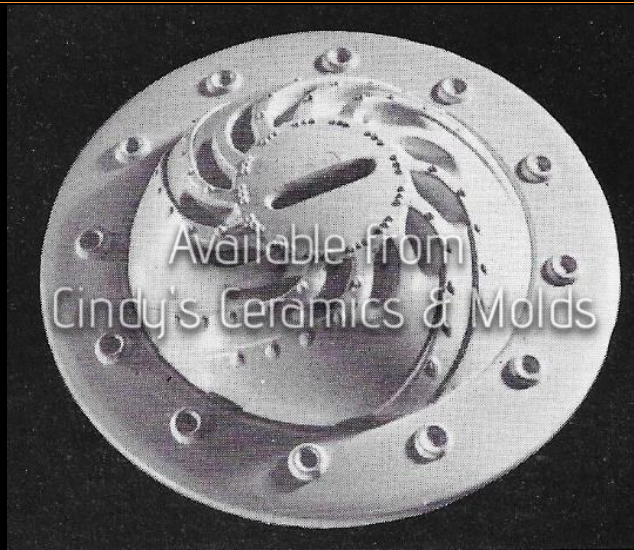

A-1131

7.375
Diameter

15.00

Flying Saucer Light or Bank (please order as A-1131-B if wanting as a bank)

A-1132