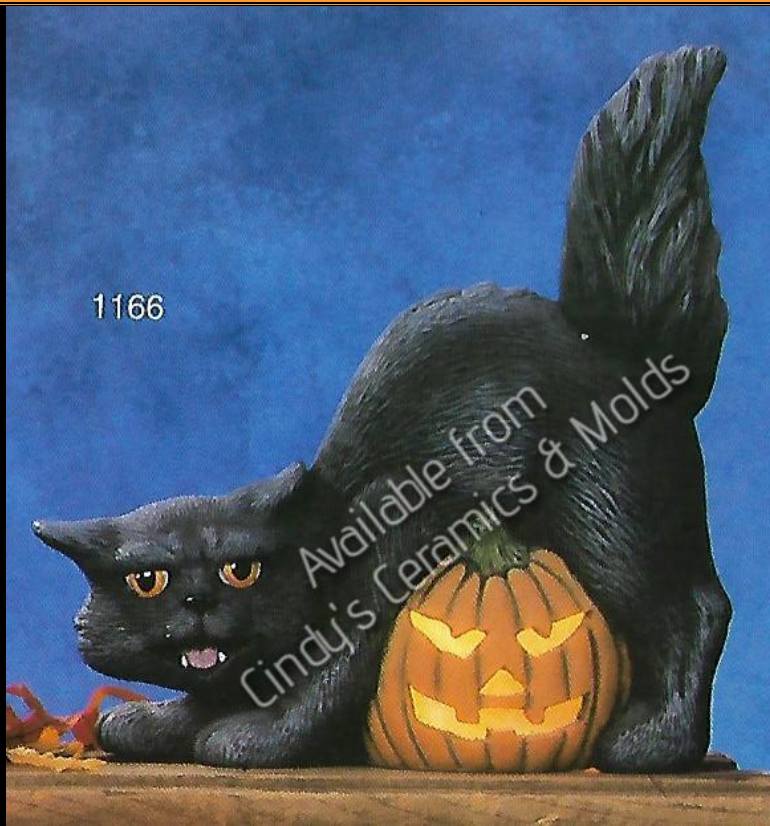

15.00

Owl Lamp

DM-817A

1.625 Long

6.00 (set)

Halloween Characters (for Woodland Village Sill Sitter, sold separately- see "Haunted Houses & Scenes" Catalog)

S-1166

11 Tall by
10 Wide