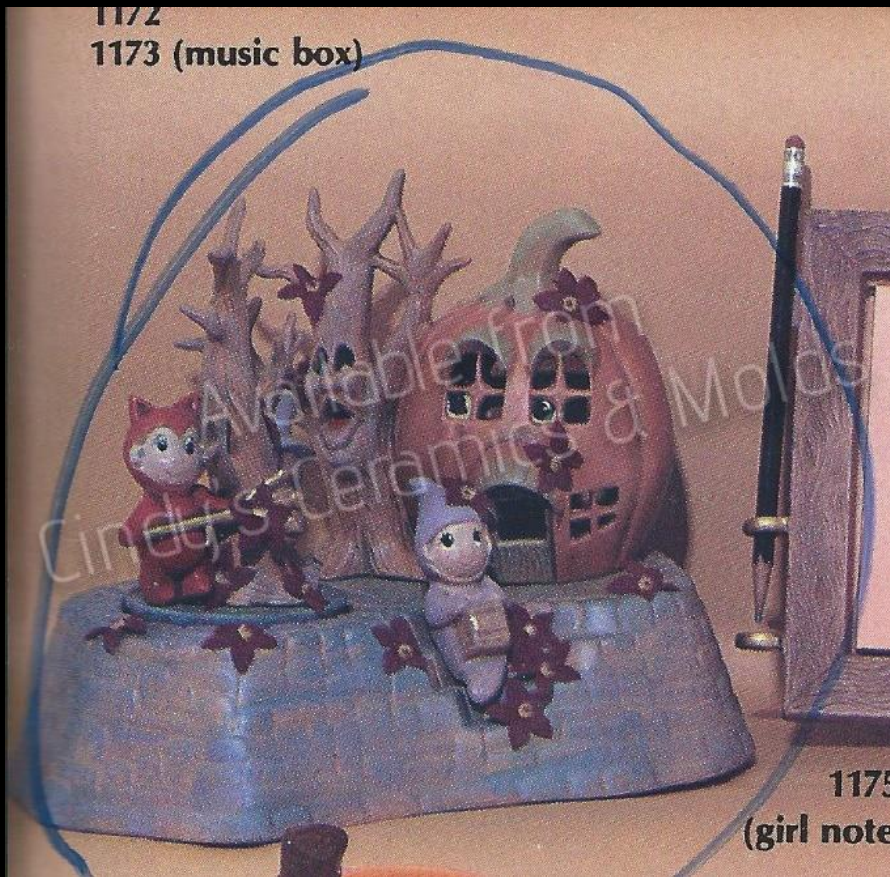

VIP-1172

1172
1173 (music box)

1175
(girl note)

3 to 7 Tall

10.00

Pumpkin House & Tree (Base not available)

VIP-1173

Devil, Witch, Ghost, & Tree (shown above)

3.5 to 5.5
Tall

8.00

VIP-1590