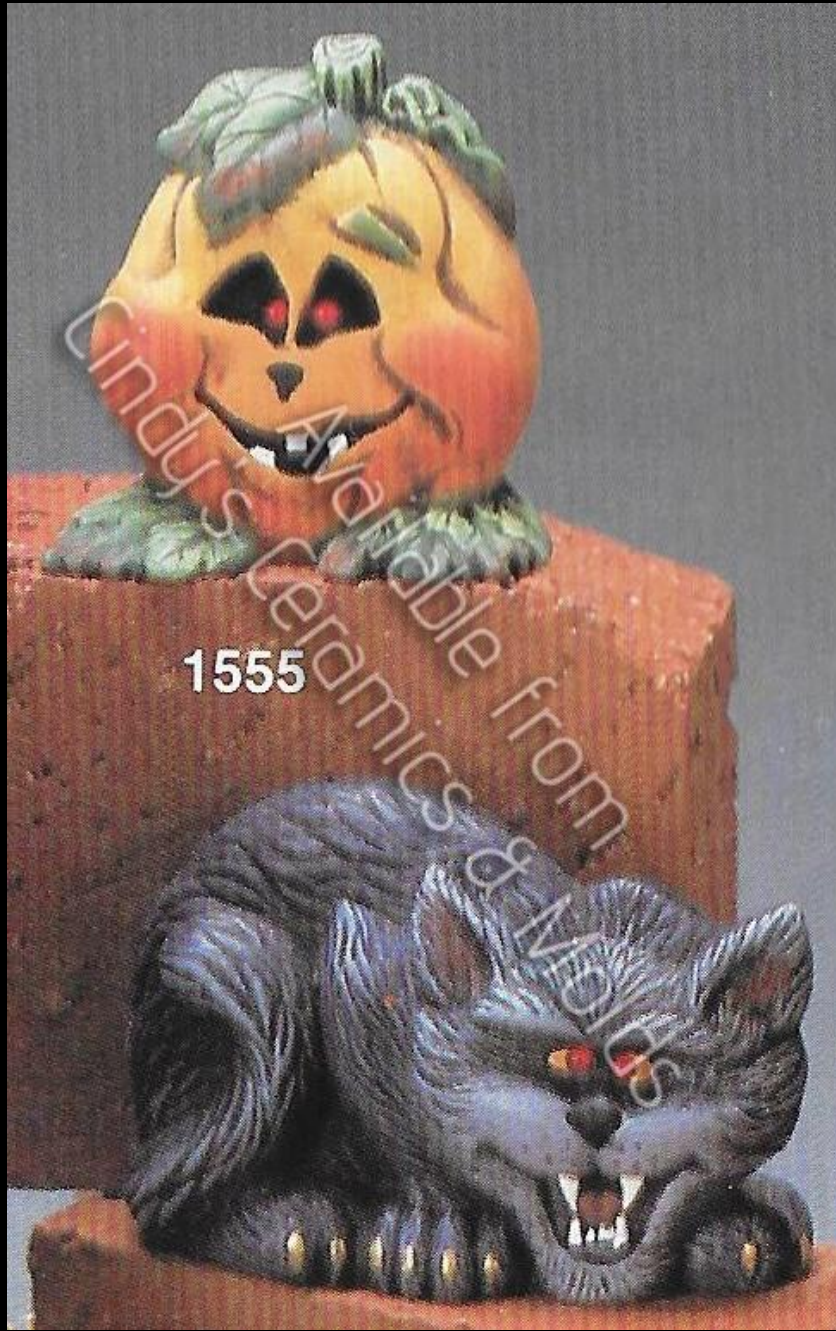

K-1555

1555

3 Tall

8.00 (set of two)

Cat & Pumpkin

*K-2233/5