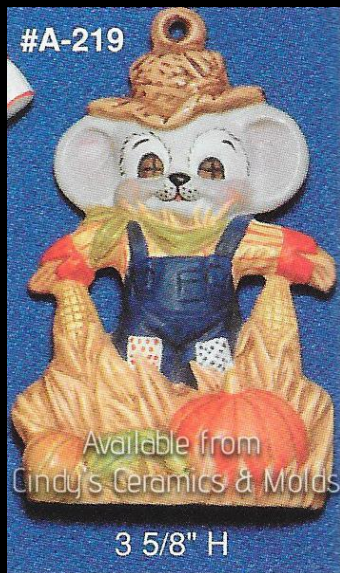

Halloween

Please visit our other Halloween catalogs for other great offerings: Ghosts, Haunted Houses & Scenes, Pumpkins, and Spooky Trees!

Item Number	Description	Size (Inches)	Bisque
A-109	 <p>#A-109 4 7/8" H</p> <p>Available from Cindy's Ceramics & Molds</p> <p>Pumpkins: 3/4" - 1 7/8" H</p> <p>Scarecrow & Five Pumpkins</p>	<p>Scarecrow: 4.875 Tall; Pumpkins: .75 Tall to 1.875 Tall</p>	<p>9.90 (set of six)</p>

A-110

6.125 Tall

12.00

Halloween Girl with Cat

A-111

6.25 Tall

12.00

Halloween Girl with Broom

A-114

7.0625 Tall

12.00

Halloween Boy

A-217

3 5/8 Tall

3.50

Witch on Broom Ornament

A-219

3 5/8 Tall

3.50

Scarecrow Ornament

A-289

3 5/8 Tall

3.50

Clown Ornament