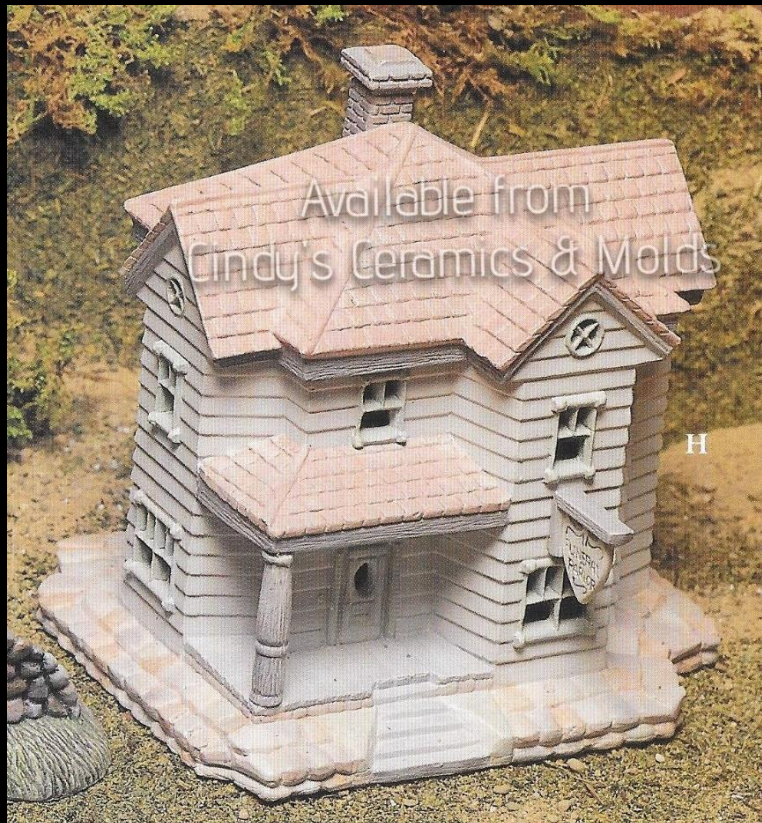

Pumpkin House & Tree (Base not available)

VIP-1173

Devil, Witch, Ghost, & Tree (shown above)

3.5 to 5.5
Tall

8.00

VIP-1590

6 by 7.5 by
7.25

27.20