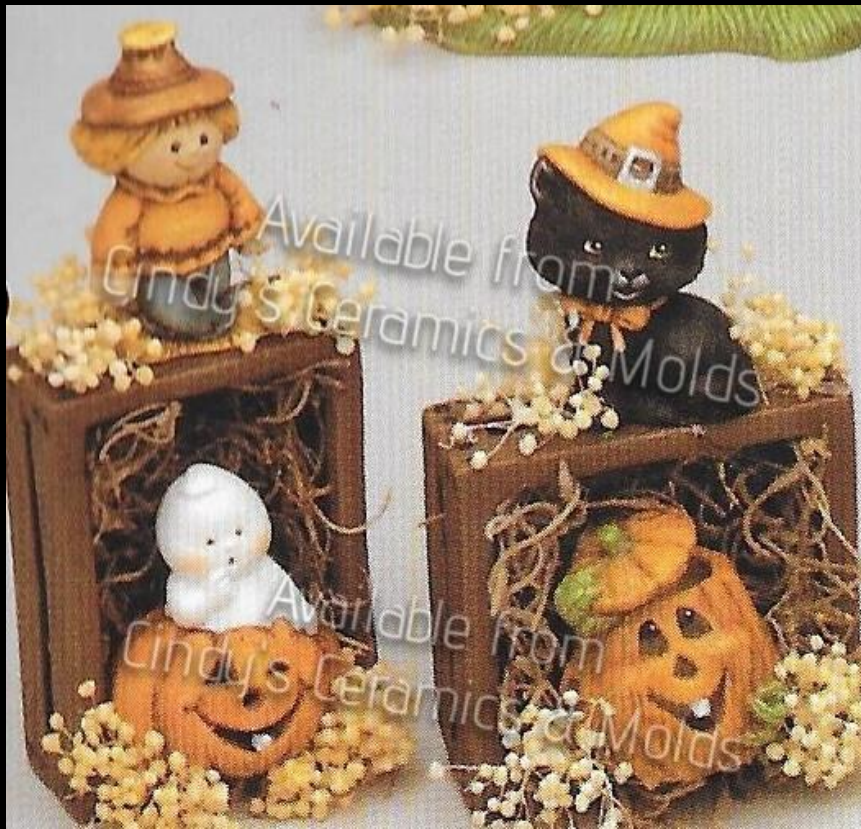

17.90

Devilish Kitten

P-766

16.40

Kitten & Mouse with Pumpkin

P-813

8.5 Tall

18.00

Raccoons and Mouse with Pumpkin

RV-474

1.75 Tall

6.00 (set of four)

Halloween Accessories (set of four)

RV-668

3 Tall

8.70 (set of four)