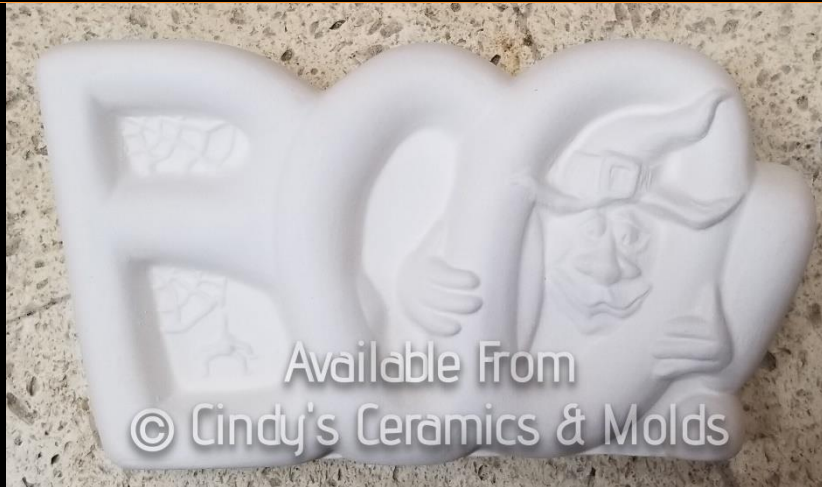

GP-224

8 Diameter
by 9 High

20.00

Flying Saucer Light (UFO Only, supports sold separately. Base with Robot not available)

GP-224-S

Support Stands for Flying Saucer (Due to fragility, these will ship unattached. To attach, please use a high grade epoxy adhesive)

6.00

EZ-16

5.00

"Boo" (Front & Back Shown)