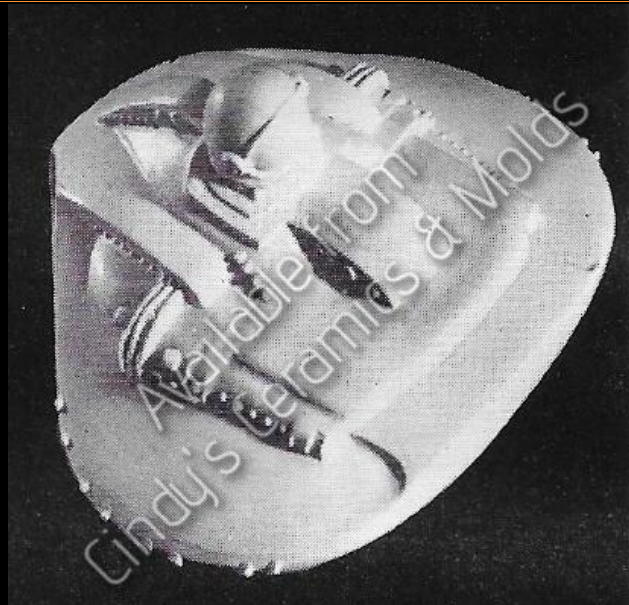

Flying Saucer Light or Bank (please order as A-1131-B if wanting as a bank)

A-1132

6.25 Long

15.00

Straight Wing Starfighter (can be made as a light with ALB-1241 Base)

A-1133

5.5 Long

15.00