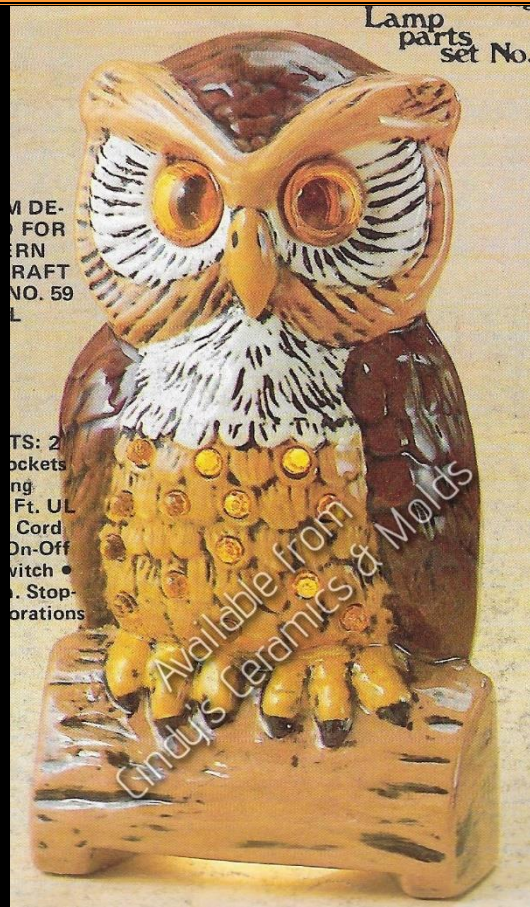

6.00

Halloween Bag Inserts (Set of Four)

F-7

13.5 Tall

25.00

Tall Scarecrow

ML-59

8 High