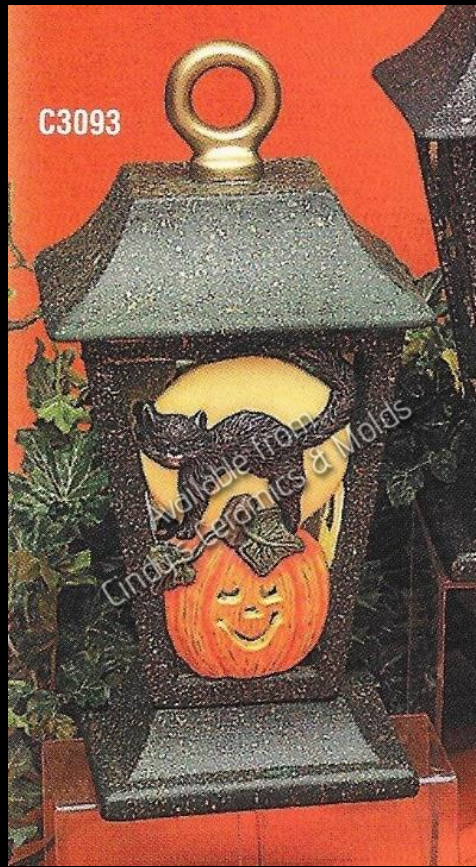

10.5 High

18.00

Corn Stalk

CM-519

Bat Ornament/ Magnet

1.00

CS-1016

12.00

Mice on Corn Stalk

CE-1201

6.5
Diameter

6.75

"Boo" & Ghost

<p>CE-1236/9</p>	 <p>Available from Cindy's Ceramics & Molds</p> <p>Haunted Halloween Pumpkin Train</p>		<p>28.50</p>
<p>CE-1236</p>	<p>Haunted Halloween Pumpkin Train: Engine Only</p>	<p>4.5 High by 5 Long</p>	<p>9.75</p>
<p>CE-1237</p>	<p>Haunted Halloween Pumpkin Train: Candy Dish</p>	<p>4.5 High by 5 Long</p>	<p>6.75</p>
<p>CE-1238</p>	<p>Haunted Halloween Pumpkin Train: Car with Mummy</p>	<p>3.75 High by 3.25 Long</p>	<p>6.75</p>
<p>CE-1239</p>	<p>Haunted Halloween Pumpkin Train: Caboose</p>	<p>3.25 High by 3.25 Long</p>	<p>6.75</p>
<p>C-458</p>	 <p>Available from Cindy's Ceramics & Molds</p> <p>Scarey Cat</p>		<p>6.00</p>

C-
3087/93

Cat Lantern

6 High by 5
1/2 Square

26.10
(with
extra
cutouts:
30.00)

1260

Trick-or-Treater (Devil) Smiley

10 1/2
Tall

18.00