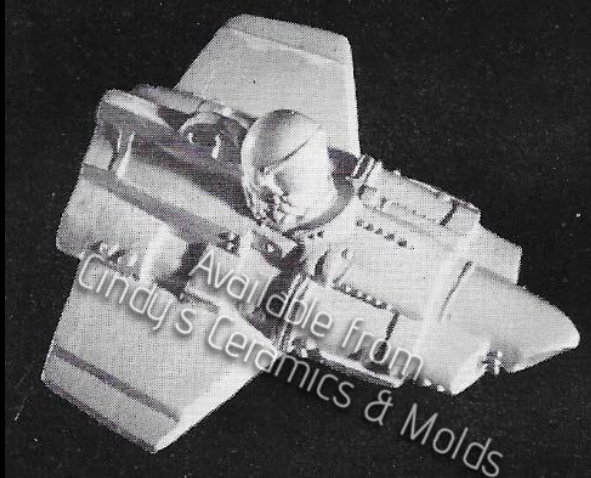

Flying Saucer Light or Bank (please order as A-1131-B if wanting as a bank)

A-1132

6.25 Long

15.00

Straight Wing Starfighter (can be made as a light with ALB-1241 Base)

A-1133

5.5 Long

15.00