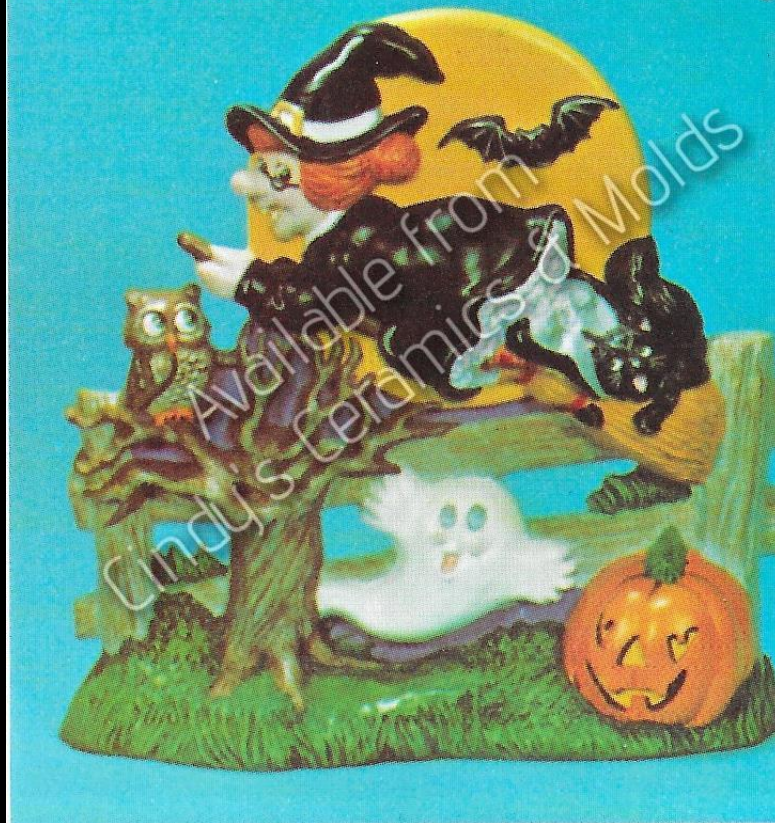

**DM-343B ★
Halloween Witch Scene**

© Duncan
Enterprises, 1980

DM-
343B

10.875
High

15.00

Halloween Witch Scene (Goes with DM-345C)

DM-
345C