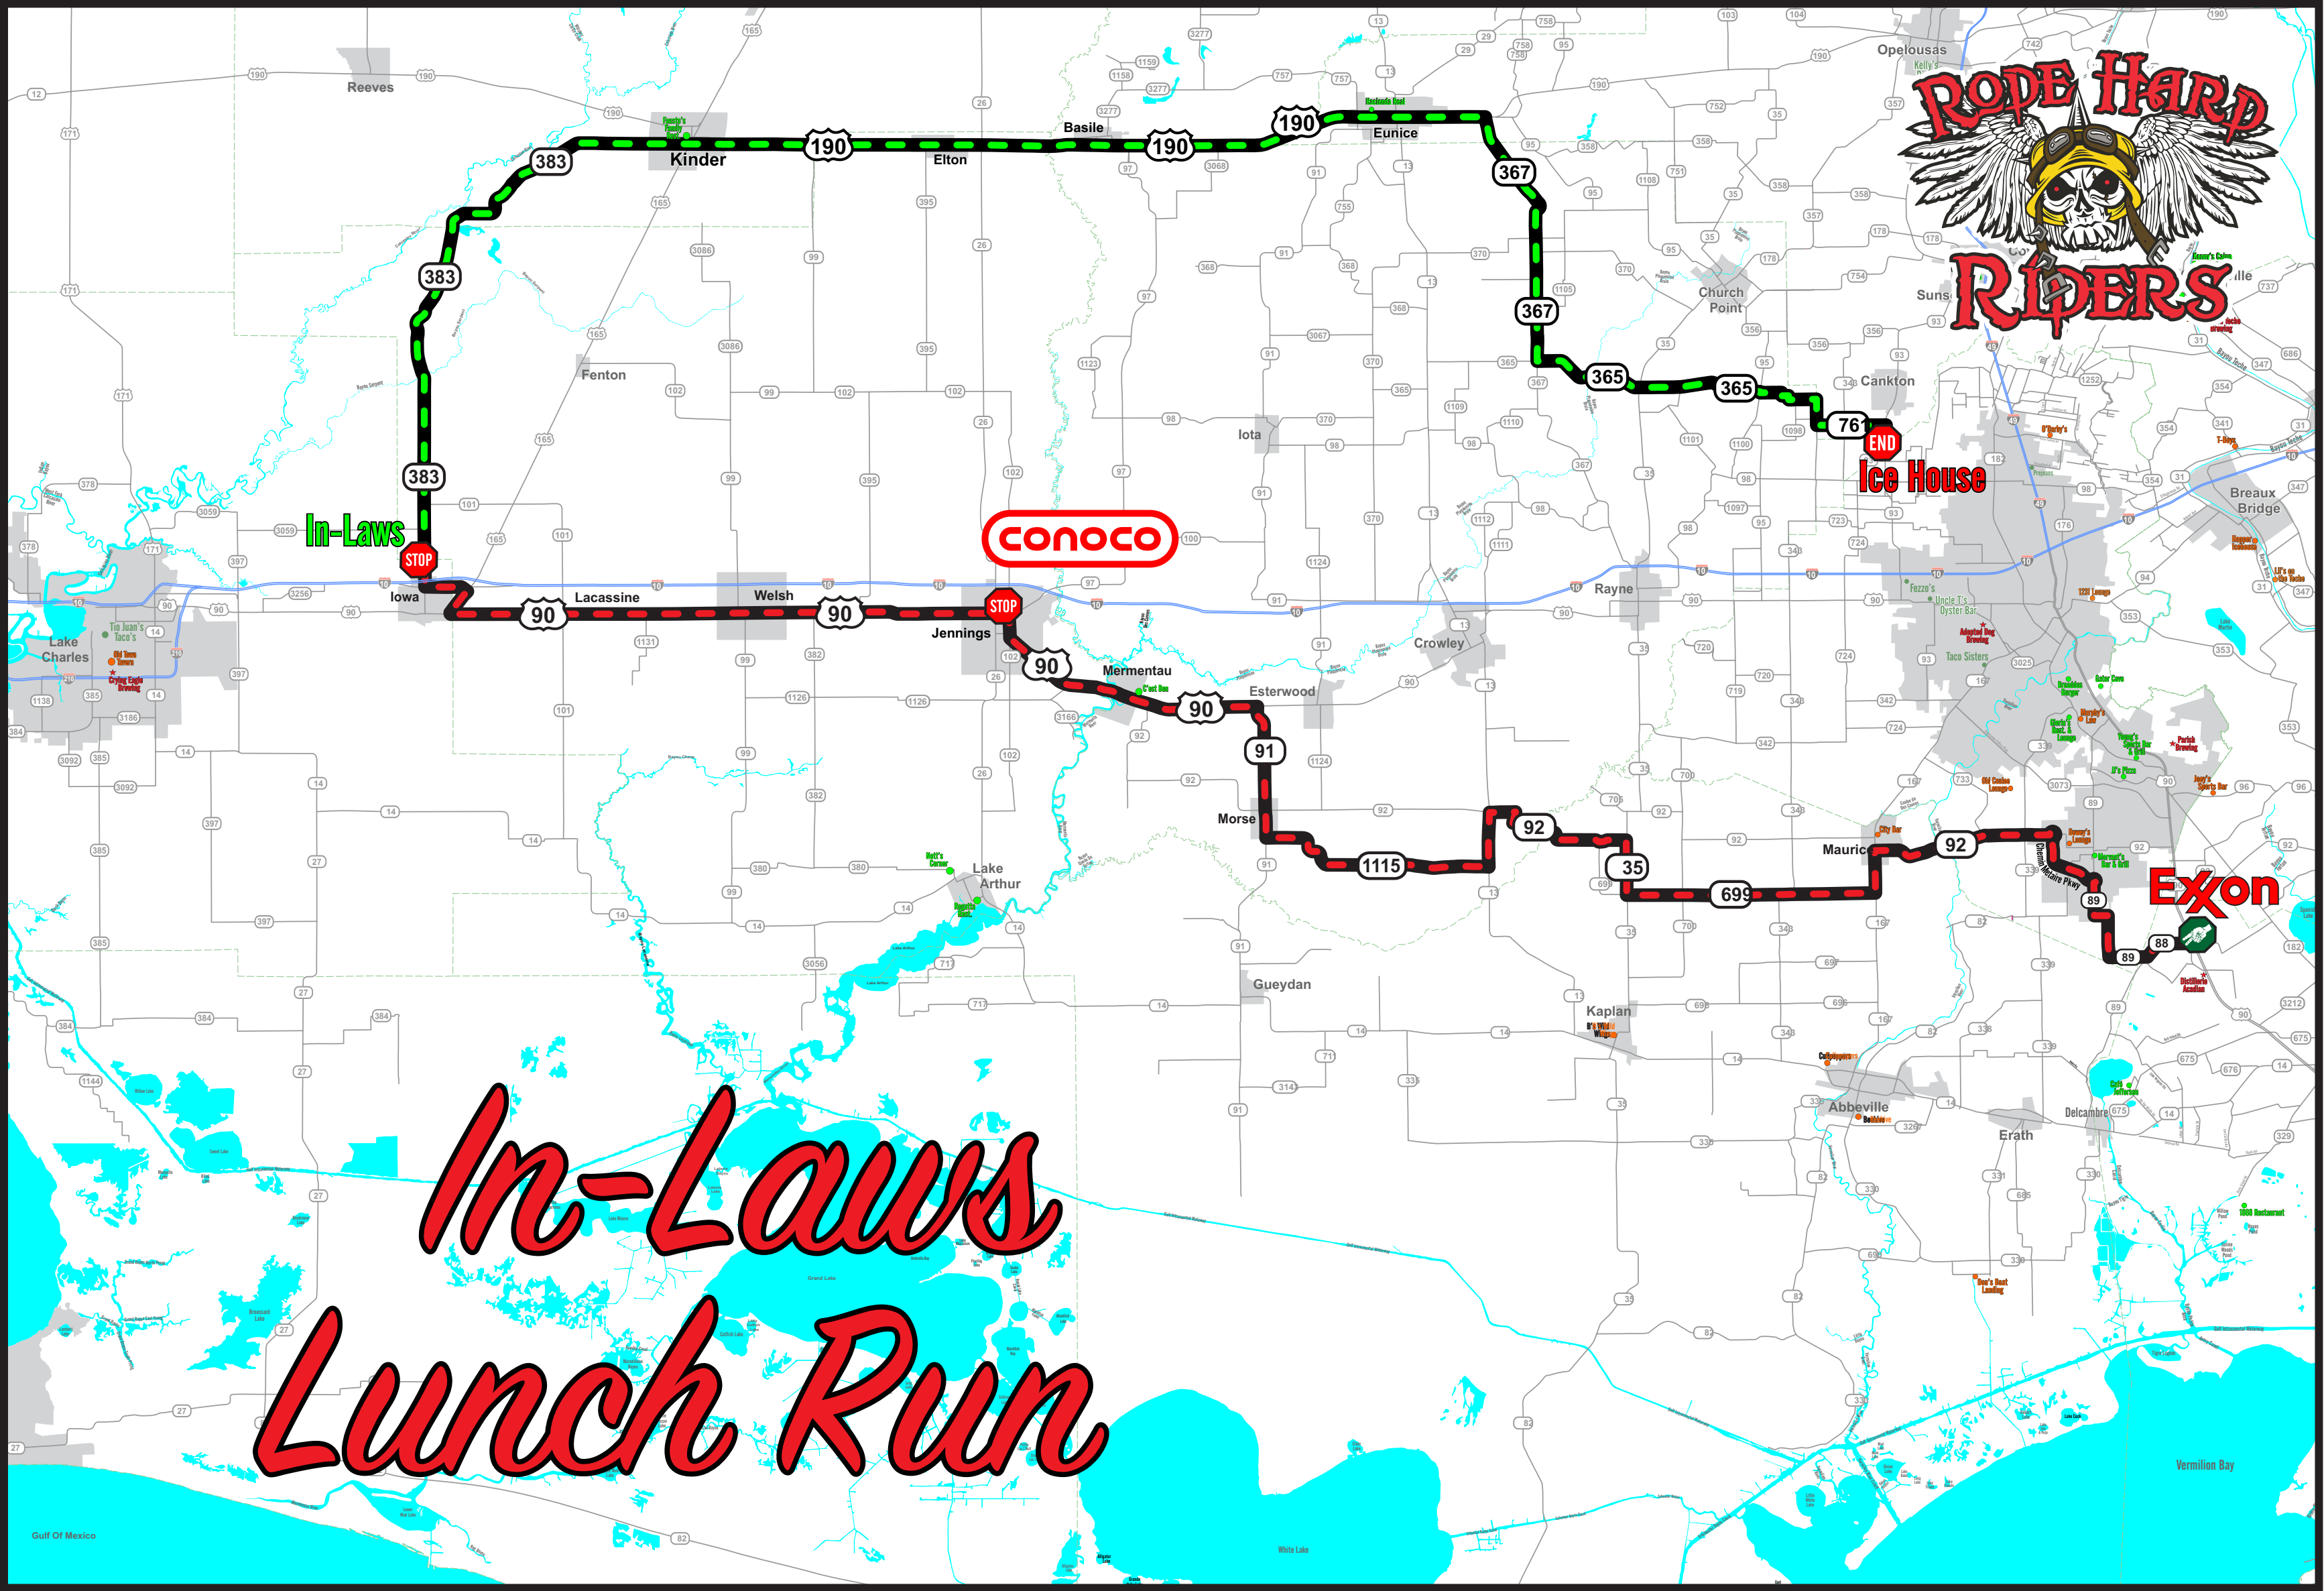

### In-Laws Lunch Run

Dist	Turn	Road	Clock	Total Dist
	Start	at Exxon / On the Run 3310 Coteau Rd, New Iberia		
	Go West	on LA-88 / Coteau Rd	8:45 AM	0.00 mi.
in 2.20 miles	Turn right	on to LA-89	8:48 AM	2.20 mi.
in 1.40 miles	Keep right	on LA-89 / Austin Rd	8:50 AM	3.60 mi.
in 1.50 miles	Turn left	on LA-89 / Piat Rd	8:52 AM	5.10 mi.
in 0.50 miles	Turn right	on LA-89 / Guillot Rd	8:53 AM	5.60 mi.
in 1.30 miles	At traffic circle	take 3rd exit onto Chemin Metairie Rd	8:55 AM	6.90 mi.
in 2.70 miles	At traffic circle	take 3rd exit onto E Milton Ave / LA-92	9:00 AM	9.60 mi.
in 6.70 miles	Turn left	on to US-167 / Maurice Ave	9:11 AM	16.30 mi.
in 1.60 miles	Turn right	on to LA-699	9:13 AM	17.90 mi.
in 9.10 miles	Turn right	on to LA-35	9:24 AM	27.00 mi.
in 2.00 miles	Turn left	on to LA-92	9:26 AM	29.00 mi.
in 1.00 miles	Turn right	on LA-92	9:27 AM	30.00 mi.
in 4.80 miles	Turn left	on to LA-13	9:33 AM	34.80 mi.
in 2.00 miles	Turn right	on to LA-1115 / Lyons Point Hwy	9:35 AM	36.80 mi.
in 8.80 miles	Turn right	on to LA-91 / S Jackson Ave	9:45 AM	45.60 mi.
in 4.90 miles	Turn left	on to US-90	9:51 AM	50.50 mi.
in 9.90 miles	Keep right	on US-90	10:03 AM	60.40 mi.
in 1.00 miles	Turn left	on US-90	10:04 AM	61.40 mi.
<b>in 0.01 miles</b>	<b>STOP</b>	<b>at Citco (Jennings)</b>	<b>10:08 AM</b>	<b>61.41 mi.</b>
	Continue West	on US-90	10:28 AM	61.41 mi.
in 20.00 miles	Turn right	on to US-165 (Iowa)	10:54 AM	81.41 mi.
in 1.10 miles	Turn left	on to LA- / E Miller St	10:56 AM	82.51 mi.
in 1.60 miles	Turn right	on to LA-383 / N Thompson Ave	10:59 AM	84.11 mi.
<b>in 0.60 miles</b>	<b>STOP</b>	<b>at In-Laws</b>	<b>11:00 AM</b>	<b>84.71 mi.</b>
	Continue North	on LA-383	12:45 PM	84.71 mi.
in 24.00 miles	Go straight	on to US-190 (Kinder)	1:13 PM	108.71 mi.
in 28.00 miles	Turn right	on to LA-367 / Bayou Mallet Hwy	1:50 PM	136.71 mi.
in 9.80 miles	Turn left	on to LA-365 / Branch Hwy	2:01 PM	146.51 mi.
in 8.60 miles	Turn right	on to LA-95 / LA-365 / Higginbotham Hwy	2:12 PM	155.11 mi.
in 0.05 miles	Turn left	on to LA-365 / Choppy's Rd	2:13 PM	155.16 mi.
in 1.20 miles	Turn right	on to LA-365 / Beatrice Rd	2:15 PM	156.36 mi.
in 1.20 miles	Turn right	on to LA-365 / Osage Rd	2:17 PM	157.56 mi.
in 1.00 miles	Turn left	on to LA-761	2:18 PM	158.56 mi.
in 2.50 miles	Turn right	on to LA-93	2:22 PM	161.06 mi.
<b>in 0.80 miles</b>	<b>END</b>	<b>at Dodge's Ice House</b>	<b>2:23 PM</b>	<b>161.86 mi.</b>
		<b>TOTAL TIME / DISTANCE</b>	<b>5:38:00</b>	<b>161.86 mi.</b>