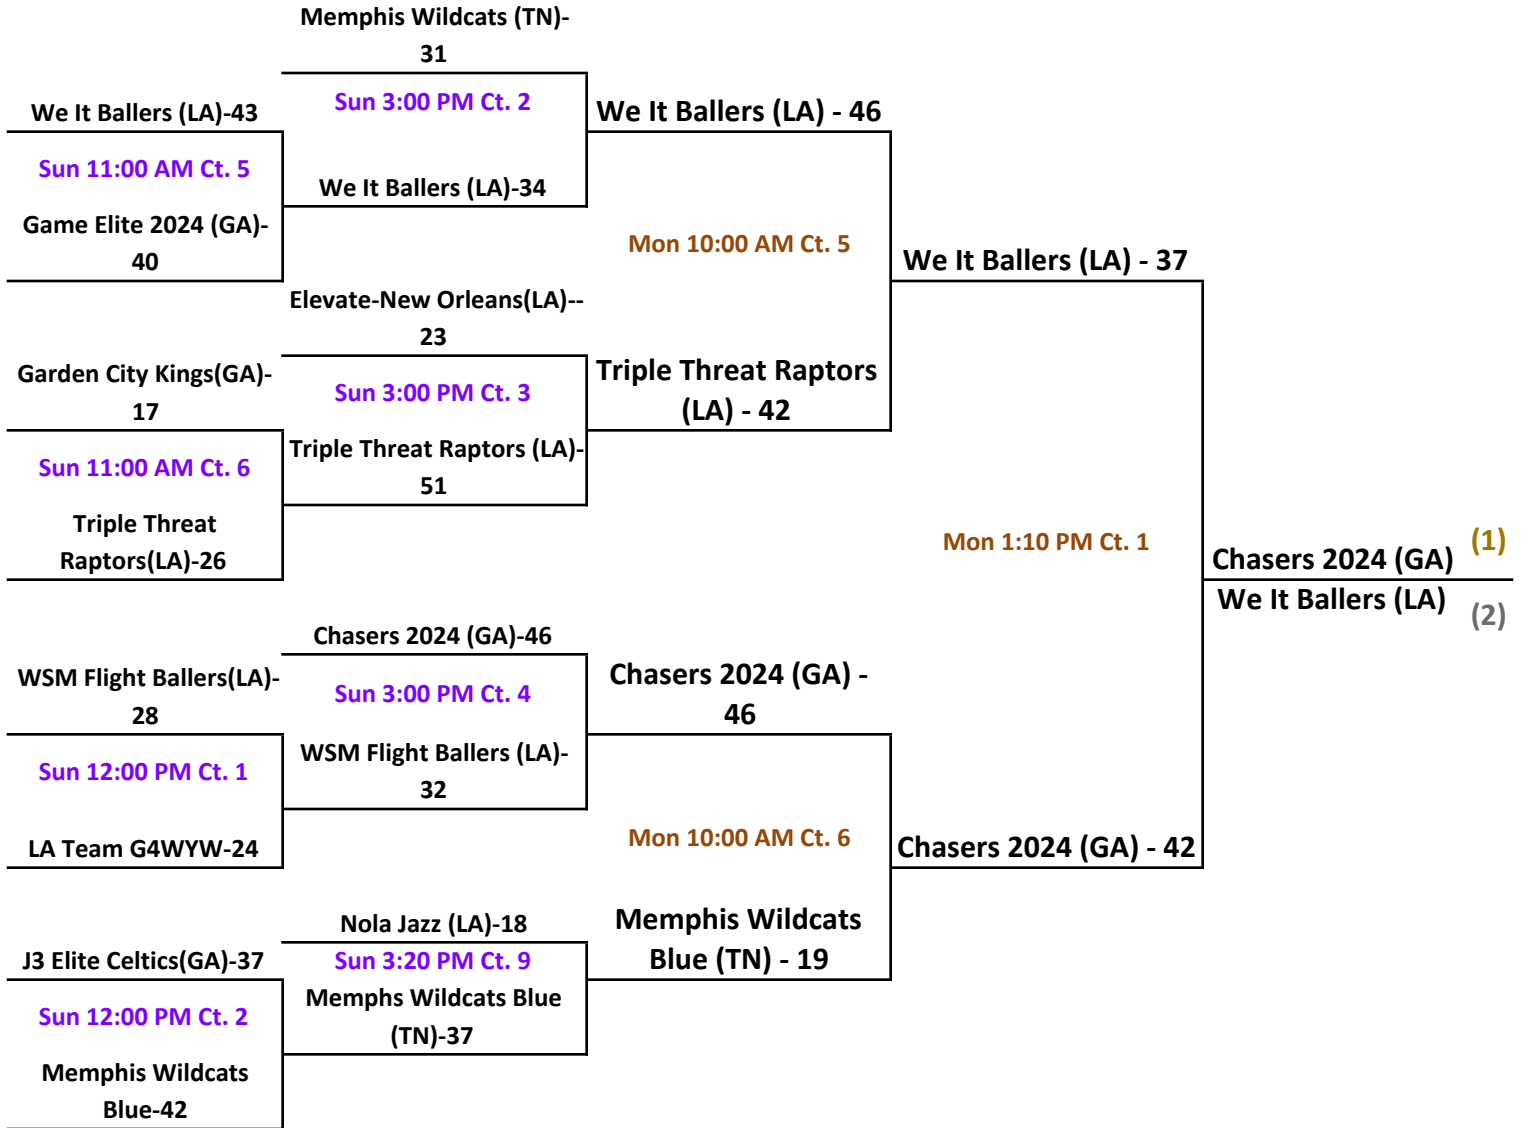

2018 Allstate Sugar Bowl Super 60 GOLD Bracket: 12 & under Division

Gym Sites: view all sites on website link above schedules

2018 Allstate Sugar Bowl Super 60 PURPLE Bracket: 12 & under Division

Gym Sites: view all sites on website link above schedules

2018 Allstate Sugar Bowl Super 60 GREEN Bracket: 12 & under Division

Texas Premier Sharks-
45

Sun 10:00 AM Ct. 28
N. Houston Legends
(TX) -42

Texas Premier
Sharks (TX) - 46

Sun 2:20 PM Ct. 17

Texas Premier
Sharks (TX) - 31