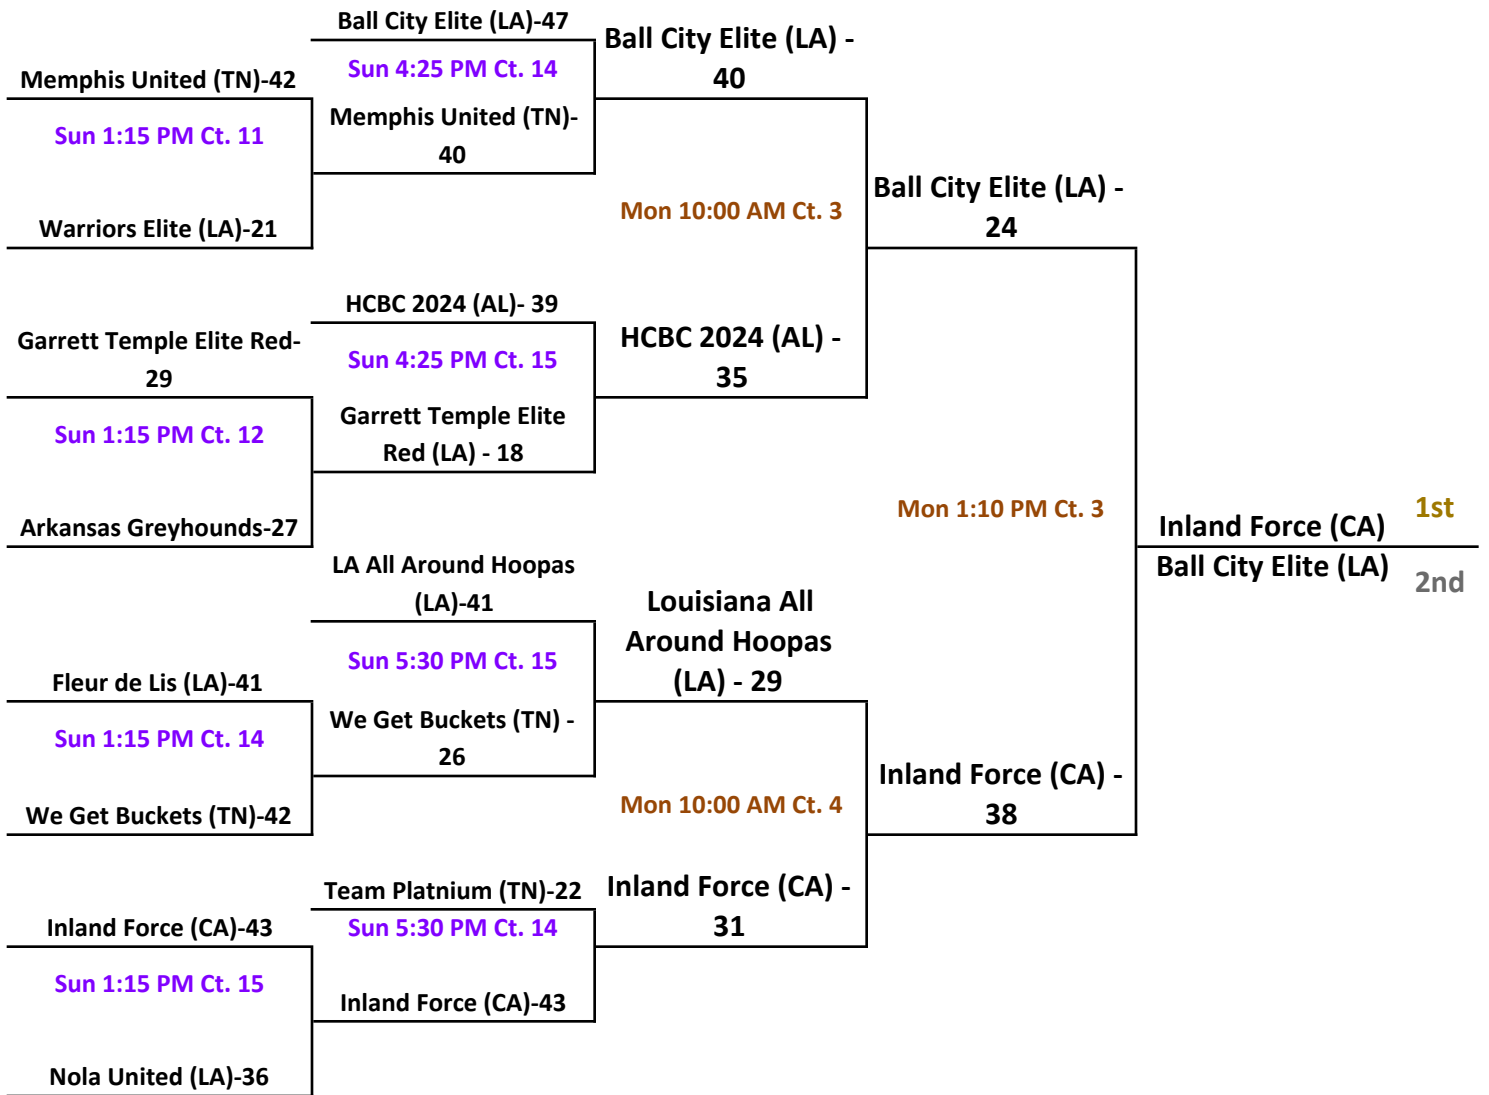

2018 Allstate Sugar Bowl Super 60 GOLD Bracket: 12 & under Division

Gym Sites: view all sites on website link above schedules

2018 Allstate Sugar Bowl Super 60 PURPLE Bracket: 12 & under Division

Gym Sites: view all sites on website link above schedules

2018 Allstate Sugar Bowl Super 60 GREEN Bracket: 12 & under Division

Texas Premier Sharks-
45

Sun 10:00 AM Ct. 28
N. Houston Legends
(TX) -42

Texas Premier
Sharks (TX) - 46

Sun 2:20 PM Ct. 17

Texas Premier
Sharks (TX) - 31

SBG (TX)-30

Sun 10:00 AM Ct. 29
Game Changers (TX)-
7

SBG (TX) - 14

Mon 11:00 AM Ct. 6

HP Ballers (LA) **1st**
Texas Premier
Sharks (TX) **2nd**

EP Elite (LA)-42

Texas Takeover (TX) -
51

Sun 1:15 PM Ct. 16

Texas Takeover
(TX) - 29

Sun 10:00 AM Ct. 17

Texas Takeover (TX)-
50

Sun 6:00 PM Ct. 4

HP Ballers (LA) - 42

Georgia Ignites (TX) - 21

Ballers Basketball
(TX)-28

HP Ballers (LA) - 31