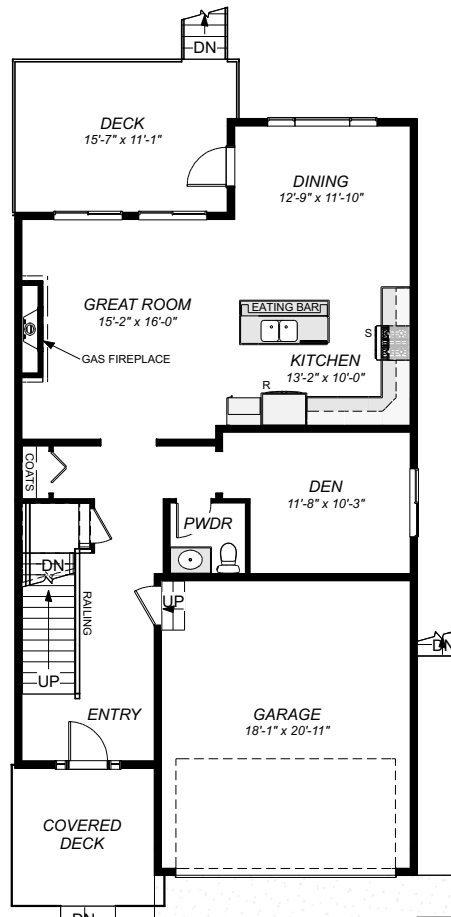

**LOT
#16**

CEDARBROOK SOUTH

CAVALIER
H·O·M·E·S

TWO STOREY

WIDTH - 29'-4"
DEPTH - 55'-2"
TOTAL - 3248 SQ. FT.
FINISHED - 2215 SQ. FT.

PLAN TS-3B-2215-B

SIZES AND SPECIFICATIONS SUBJECT TO CHANGE