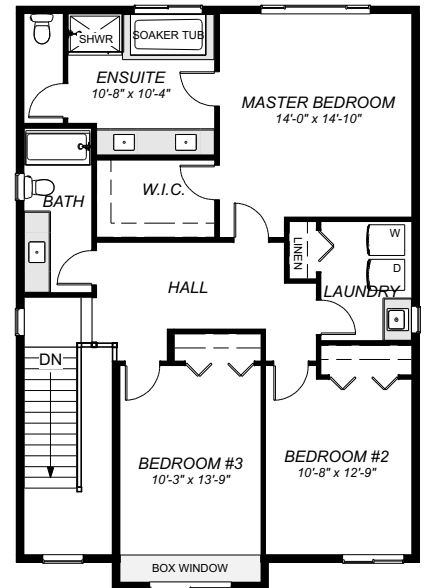

**LOT
#16**

CEDARBROOK SOUTH

CAVALIER
H·O·M·E·S

TWO STOREY

WIDTH - 29'-4"
DEPTH - 55'-2"
TOTAL - 3248 SQ. FT.
FINISHED - 2215 SQ. FT.

PLAN TS-3B-2215-B

SIZES AND SPECIFICATIONS SUBJECT TO CHANGE