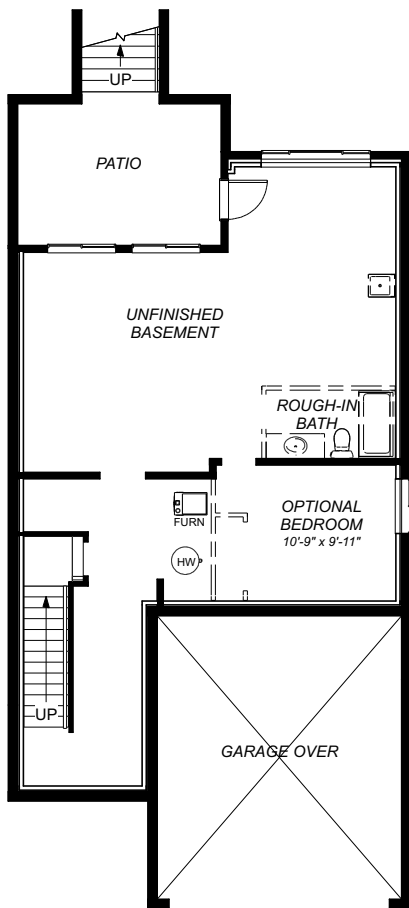

**LOT
#16**

CEDARBROOK SOUTH

CAVALIER
H·O·M·E·S

TWO STOREY

WIDTH - 29'-4"
DEPTH - 55'-2"
TOTAL - 3248 SQ. FT.
FINISHED - 2215 SQ. FT.

PLAN TS-3B-2215-B

SIZES AND SPECIFICATIONS SUBJECT TO CHANGE