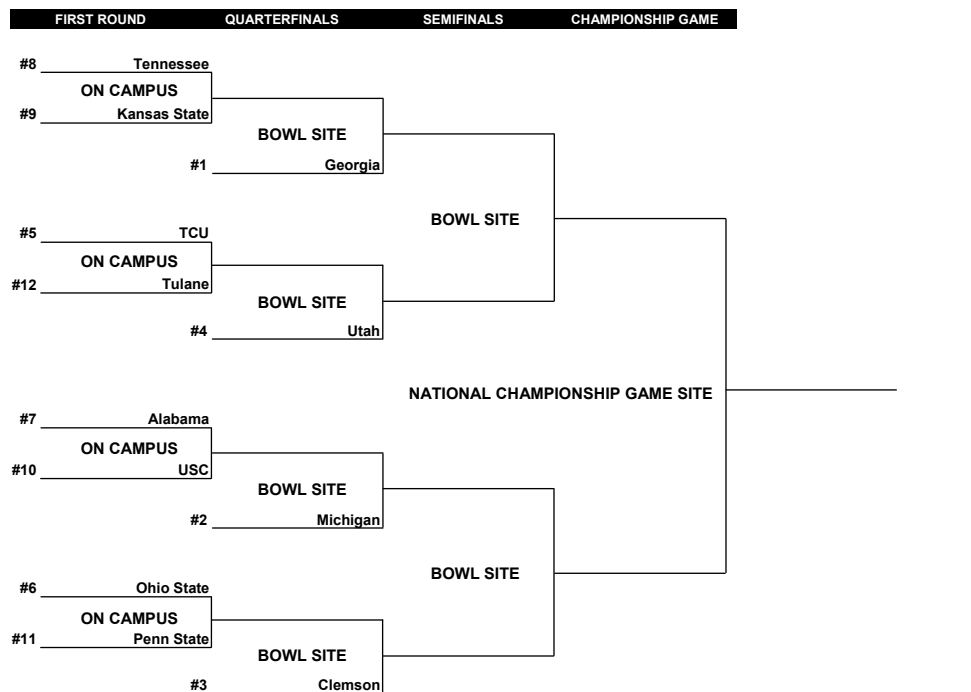

About the College Football Playoff:

The College Football Playoff matches the Number 1 ranked team vs. Number 4, and Number 2 vs. Number 3 in semifinal games that rotate annually among six bowl games – the Goodyear Cotton Bowl, Vrbo Fiesta Bowl, Chick-fil-A Peach Bowl, Capital One Orange Bowl, Allstate Sugar Bowl and The Rose Bowl Game. This season's Playoff Semifinals will take place Saturday, December 31, 2022, at the Vrbo Fiesta Bowl and Chick-fil-A Peach Bowl. The Los Angeles region will host the College Football Playoff National Championship on Monday, January 9, 2023, at SoFi Stadium.

This is an example of how a 12-team Playoff would look if it were in place for the 2022 season