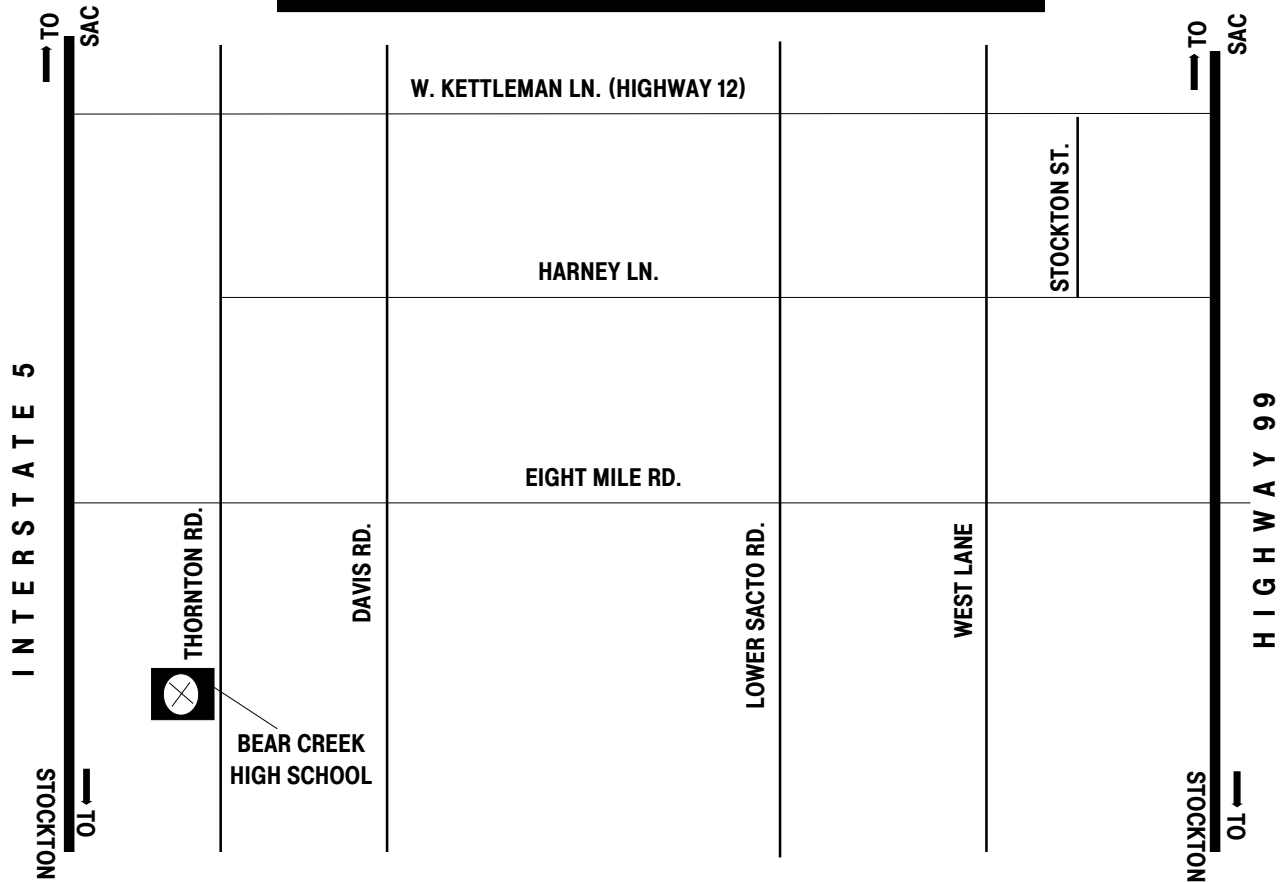

BEAR CREEK HIGH SCHOOL

10555 Thornton Road
Stockton

MAP IS NOT DRAWN
TO SCALE

DIRECTIONS TO BEAR CREEK HIGH SCHOOL:

From Interstate 5: Take the Eight Mile Road exit and go east about a mile. Turn right (south) at Thornton Road. School is on your right (west).

From Highway 99: Take the Eight Mile Road exit and go west about six miles. You will pass two stoplights (West Lane and Lower Sacramento Road) and a set of railroad tracks. At Thornton Road, turn left (south). School is on your right (west).