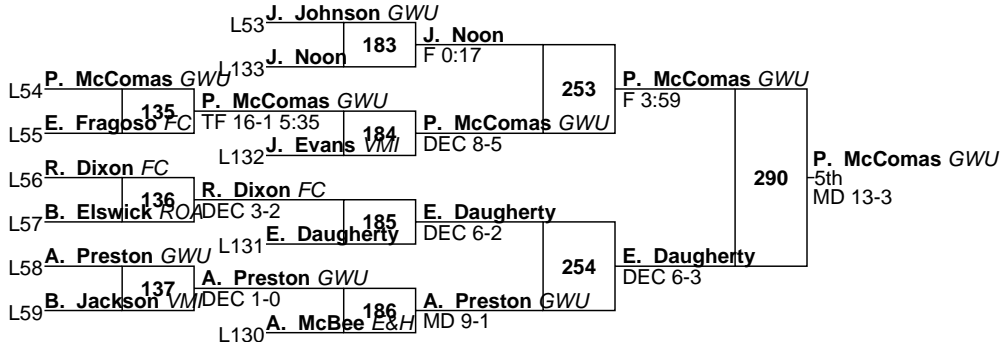

178

V. Ostrander

M FOR 0-0 0:00

L121

V. Ostrander

2021 Southeast Open
Freshman/Sophomore
197

2021 Southeast Open
Freshman/Sophomore
285

Sam Latona *Virginia Tech - Attached*