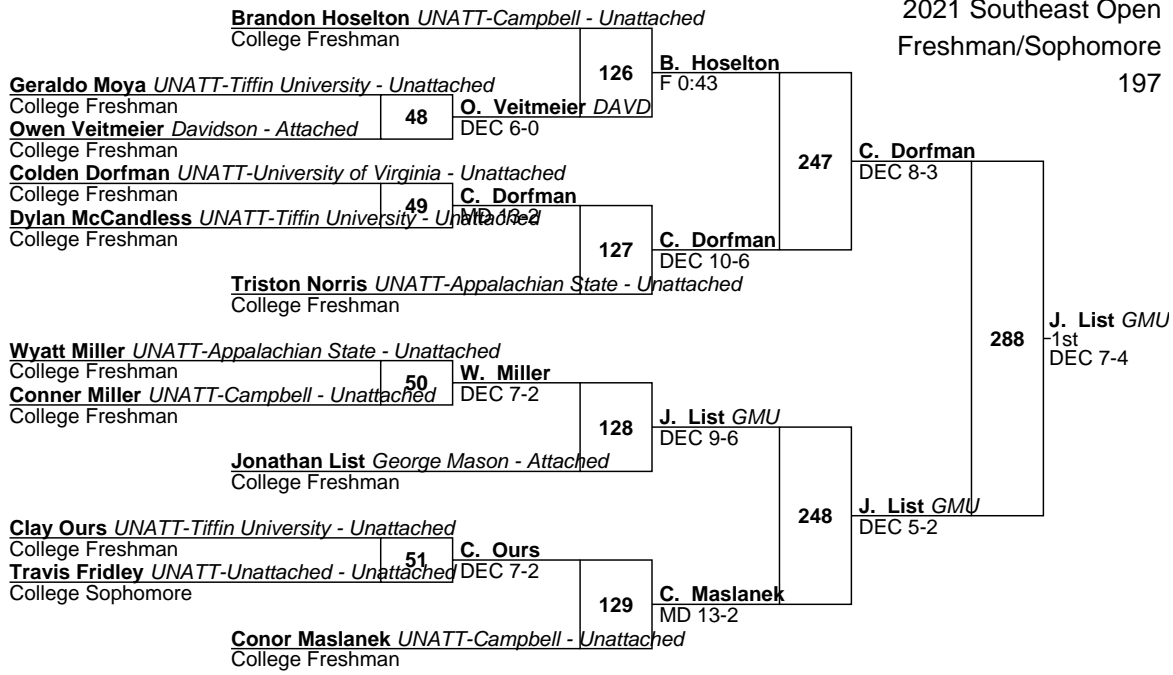

178

V. Ostrander

M FOR 0-0 0:00

L121

V. Ostrander

2021 Southeast Open
Freshman/Sophomore
197

2021 Southeast Open
Freshman/Sophomore
285

Sam Latona *Virginia Tech - Attached*