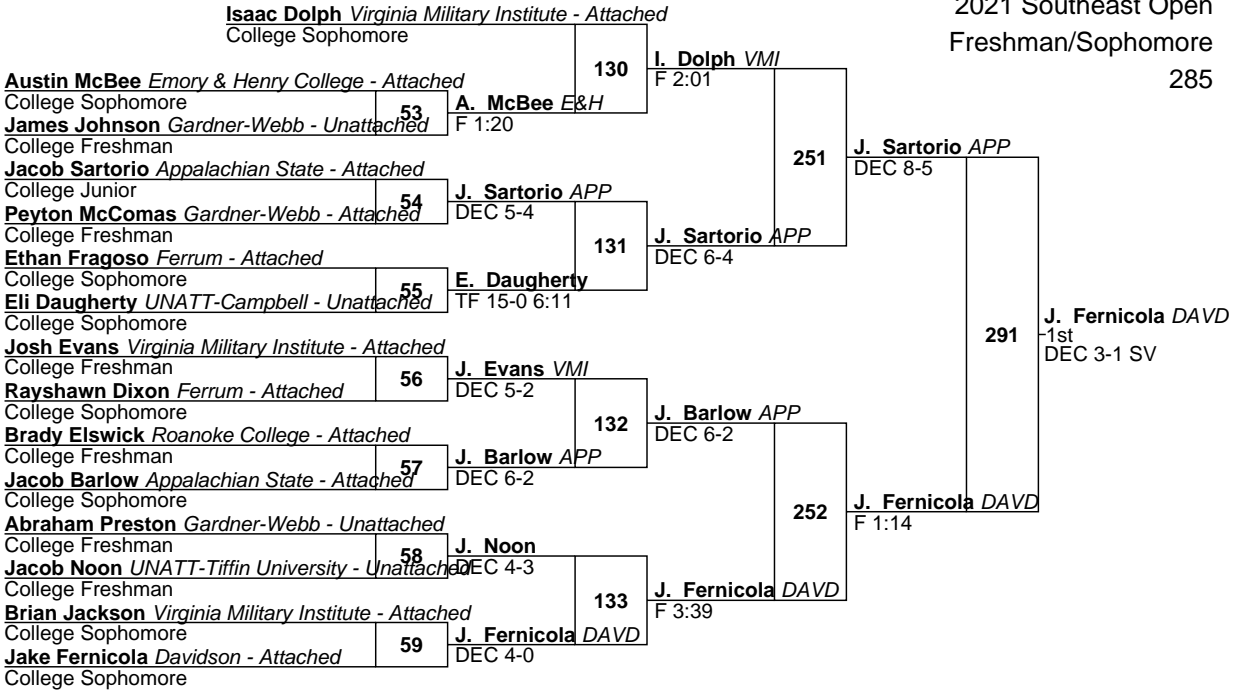

178

V. Ostrander

M FOR 0-0 0:00

L121

V. Ostrander

2021 Southeast Open
Freshman/Sophomore
197

2021 Southeast Open
Freshman/Sophomore
285

Sam Latona *Virginia Tech - Attached*