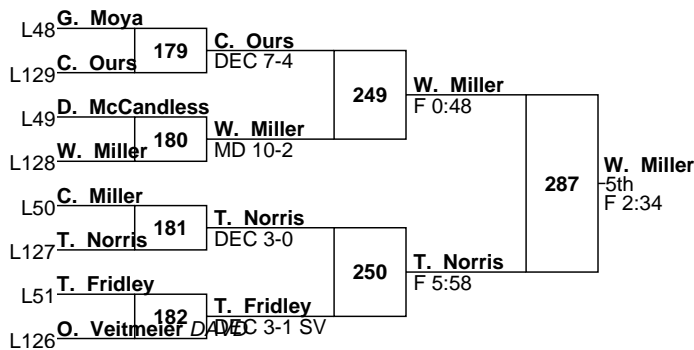

178

V. Ostrander

M FOR 0-0 0:00

L121

V. Ostrander

2021 Southeast Open
Freshman/Sophomore
197

2021 Southeast Open
Freshman/Sophomore
285

Sam Latona *Virginia Tech - Attached*