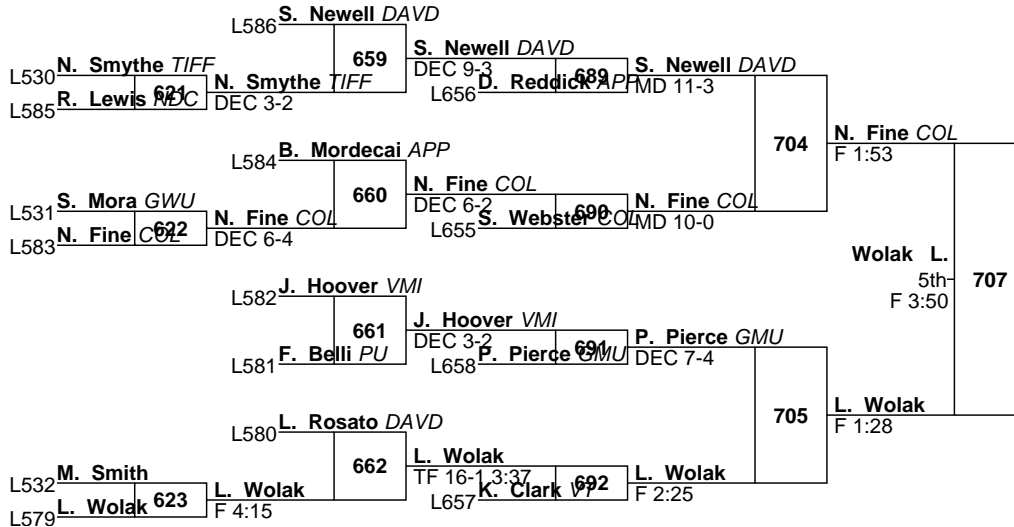

658 **M. Squires** PU
DEC 8-5

Paul Pierce George Mason - Unattached
College Senior

586 **P. Pierce** GMU
MD 8-0

702 **M. Lewis** VT
MD 19-5

708 **M. Lewis** VT
1st
DEC 13-6

703 **M. Squires** PU
M FOR

L702 **A. Ayzerov** COL
L703 **N. DUGAN** 3rd
M FOR