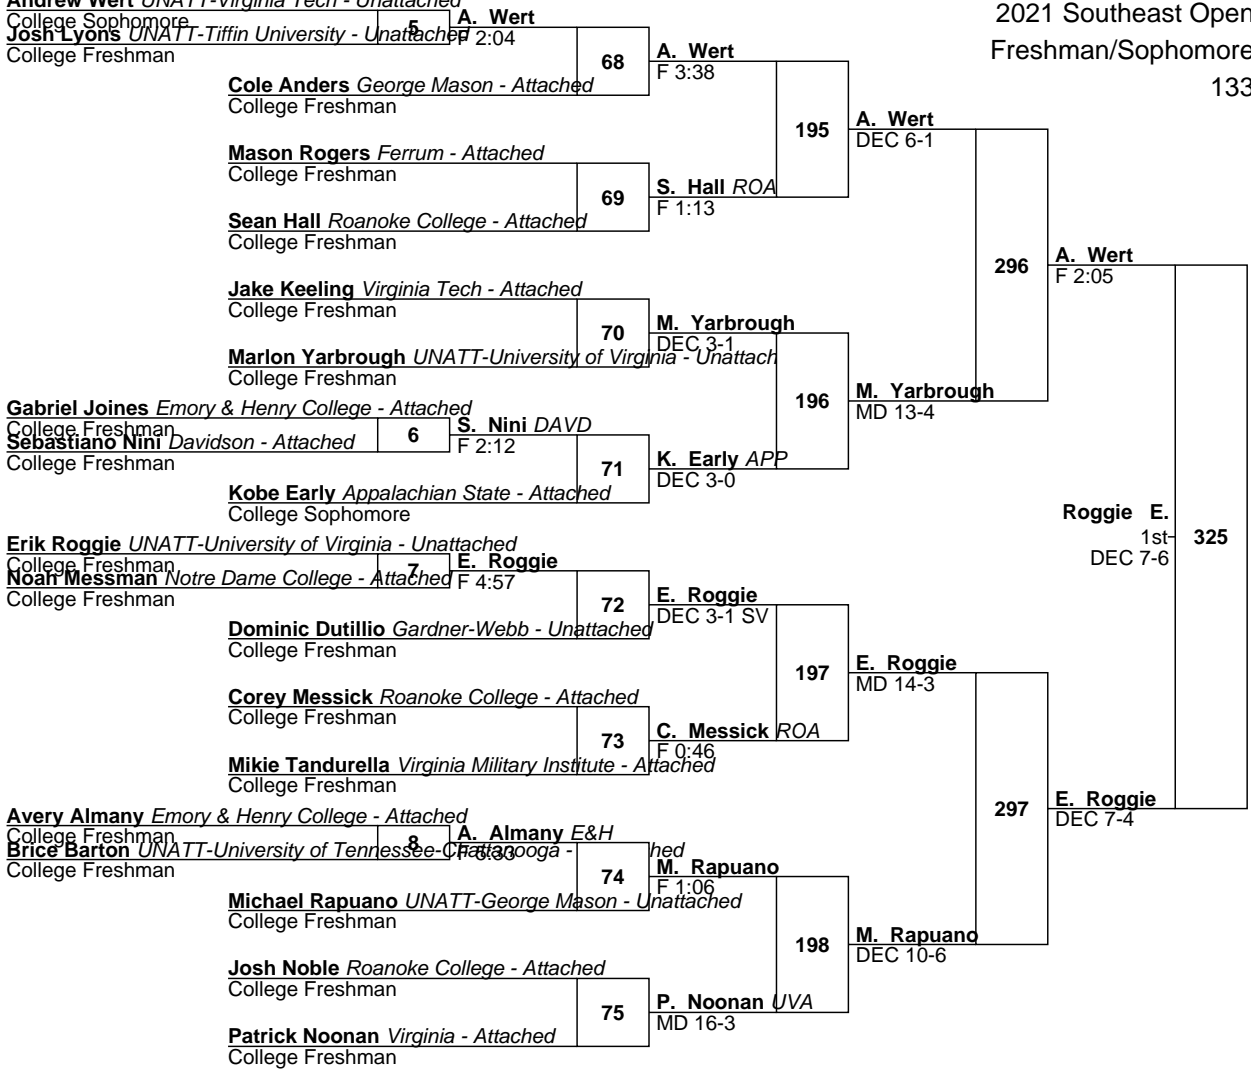

293

294

295

320

321

322

Andrew Wert UNATT-Virginia Tech - Unattached
 College Sophomore
Josh Lyons UNATT-Tiffin University - Unattached
 College Freshman

2021 Southeast Open
 Freshman/Sophomore
 133