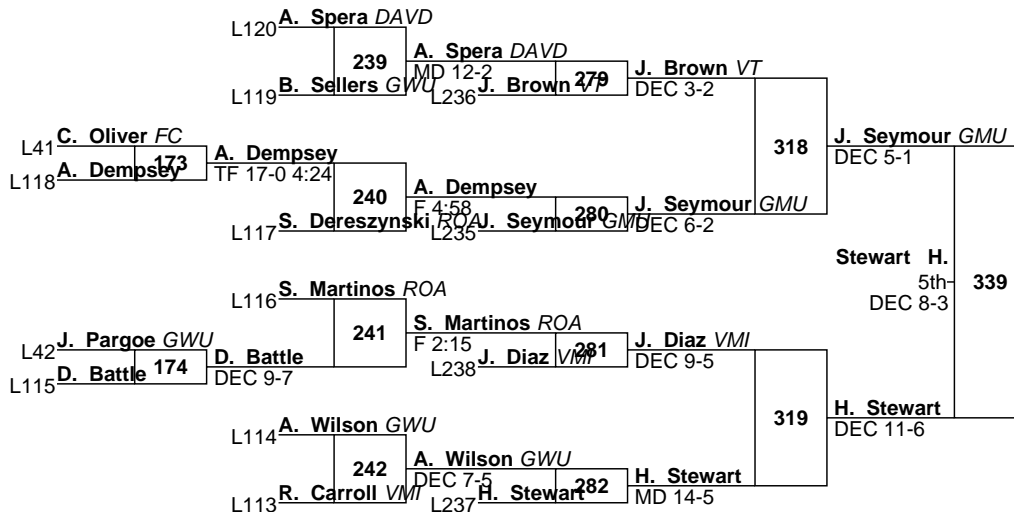

APP Askey T.
5th
NC 333

A. Segura
DEC 5-4
L221 **C. Broughton** GWU
274

T. Finn
MD 14-0
311

2021 Southeast Open
Freshman/Sophomore
174

L316 **T. Kibe**
L317 **M. DuVall** 338
T. Kibe
3rd
DEC 7-5

Cole Rees UNATT-Campbell - Unattached