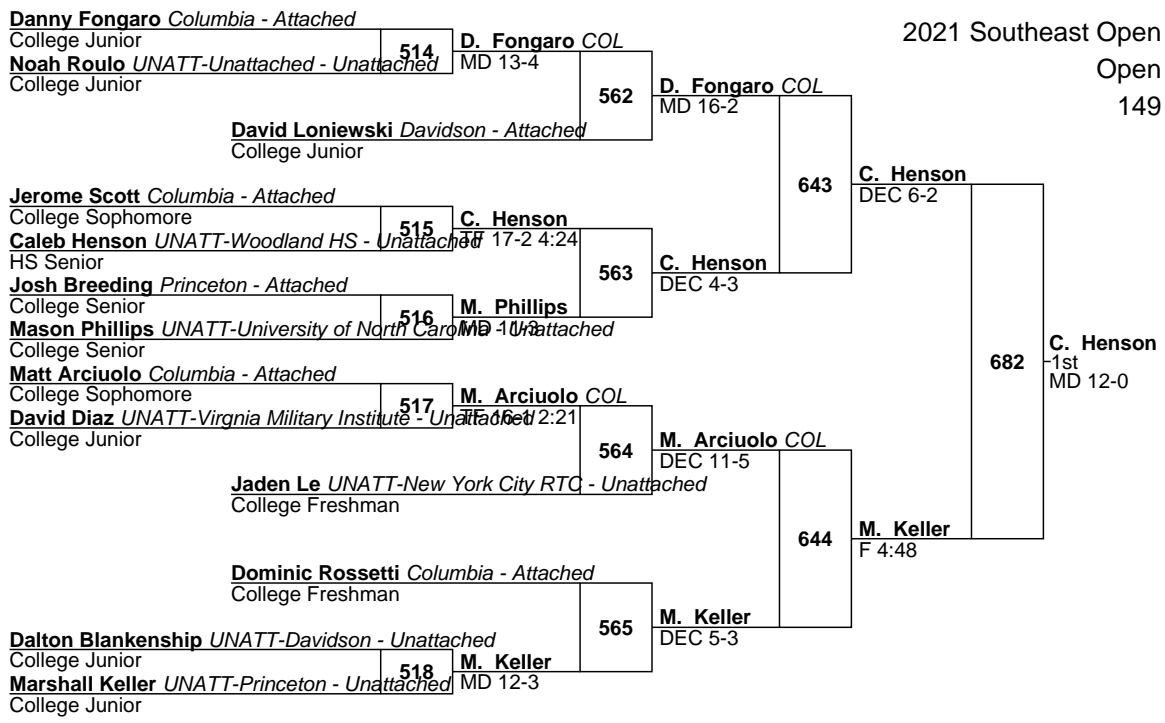

T. Kellison *APP*

DEC 5-3

L558 **G. Fuss** *COL*

2021 Southeast Open
Open
149

2021 Southeast Open

Open

157

Quincy Monday *Princeton - Attached*