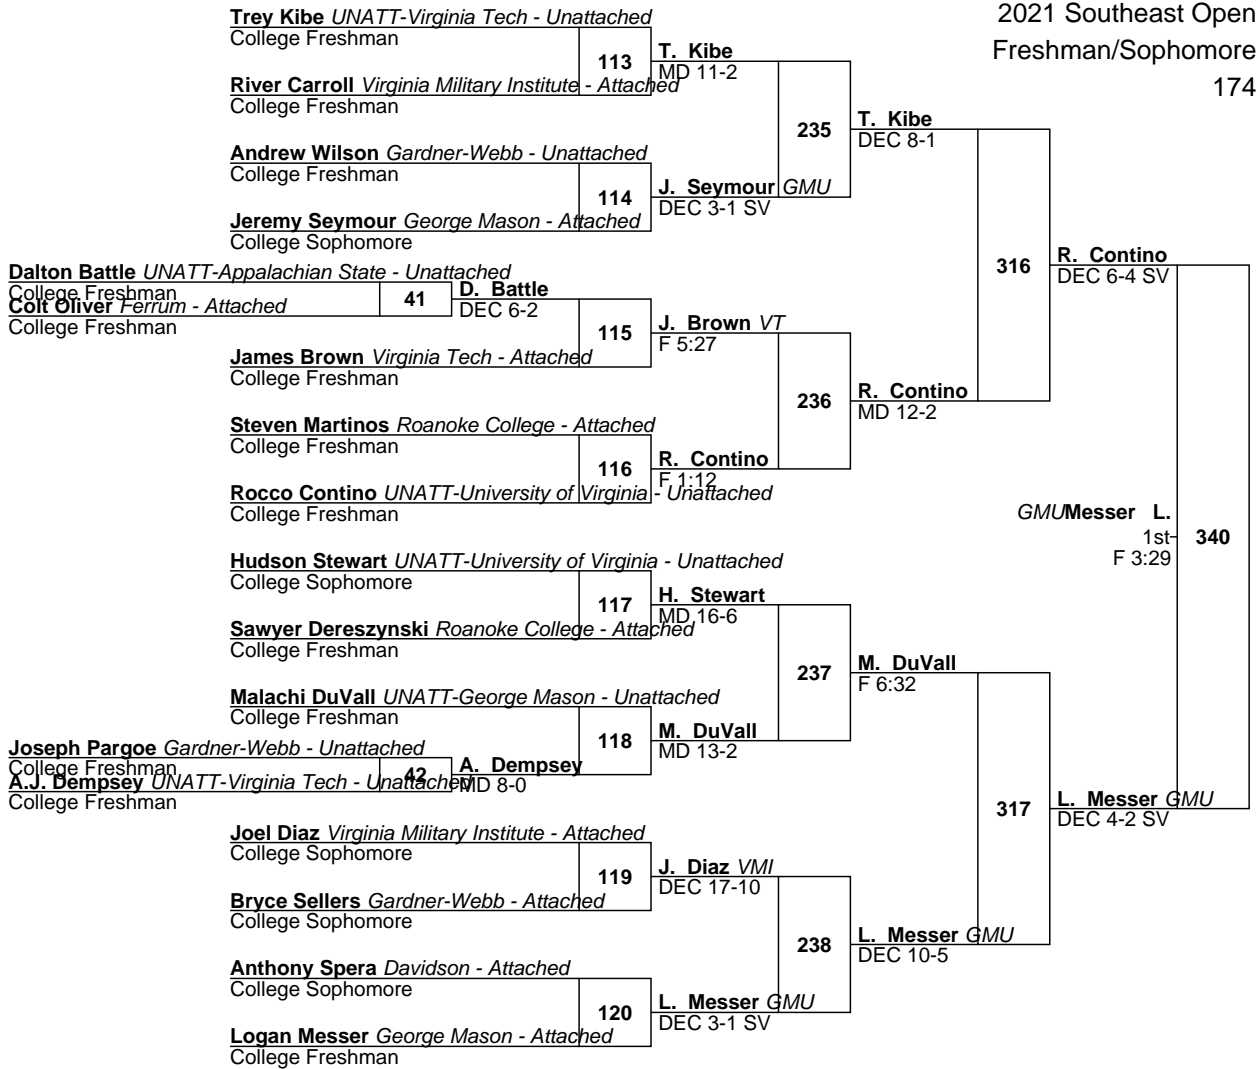

2021 Southeast Open
Freshman/Sophomore
174