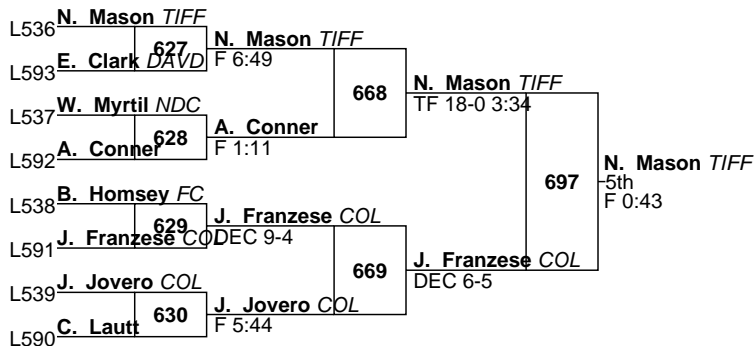

2021 Southeast Open
Open
197

Nick Mason *Tiffin - Attached*

College Senior

Cade Lutt *UNATT-University of North Carolina - Unattached*
College Sophomore

Joseph Franzese *Columbia - Attached*

College Senior

Wenns Myrtil *Notre Dame College - Attached*

College Senior

Luke Stout *Princeton - Attached*
College Freshman

Austin Stith *George Mason - Attached*

College Sophomore

Aidan Conner *UNATT-NJ RTC - Unattached*

College Sophomore

Braden Homsey *Ferrum - Attached*

College Senior

Evan Clark *Davidson - Attached*
College Senior

Javen Jovero *Columbia - Attached*

College Freshman

Cody Howard *Virginia Tech - Attached*

College Junior

L. Stout PU
1st
DEC 16-12