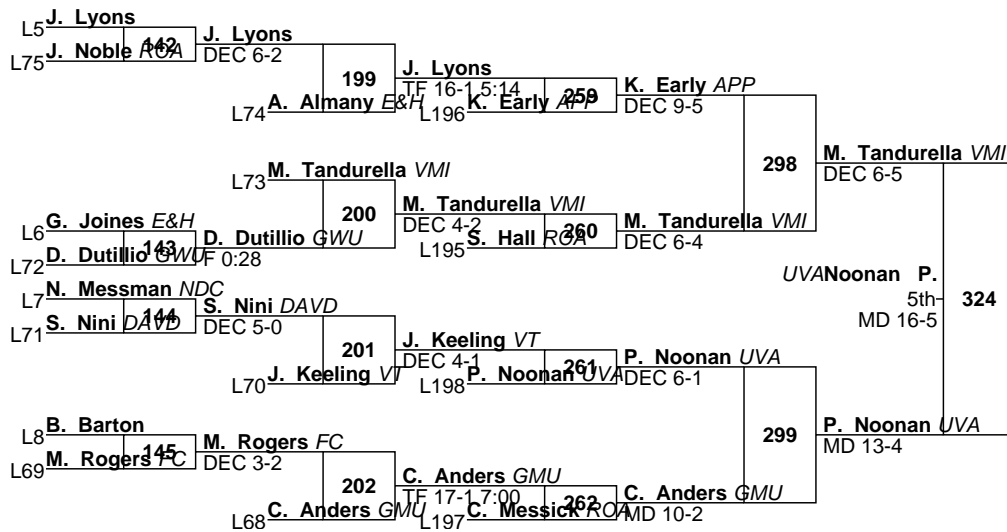

L296 **M. Yarbrough** M. Rapuano
L297 **M. Rapuano** 3rd DEC 13-8