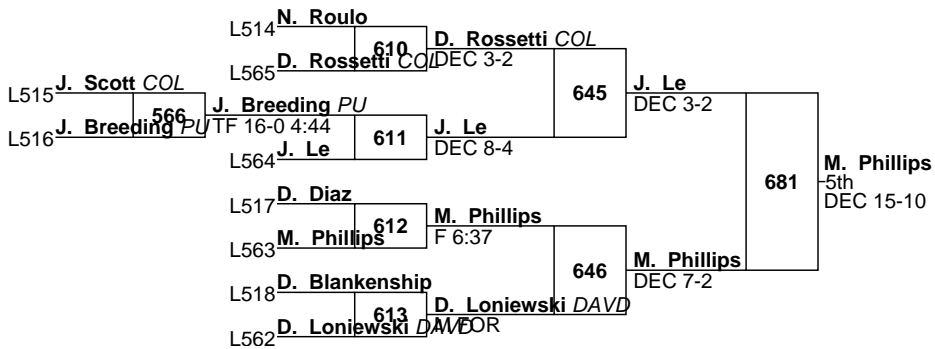

T. Kellison *APP*

DEC 5-3

L558 **G. Fuss** *COL*

2021 Southeast Open
Open
149

2021 Southeast Open

Open

157

Quincy Monday *Princeton - Attached*