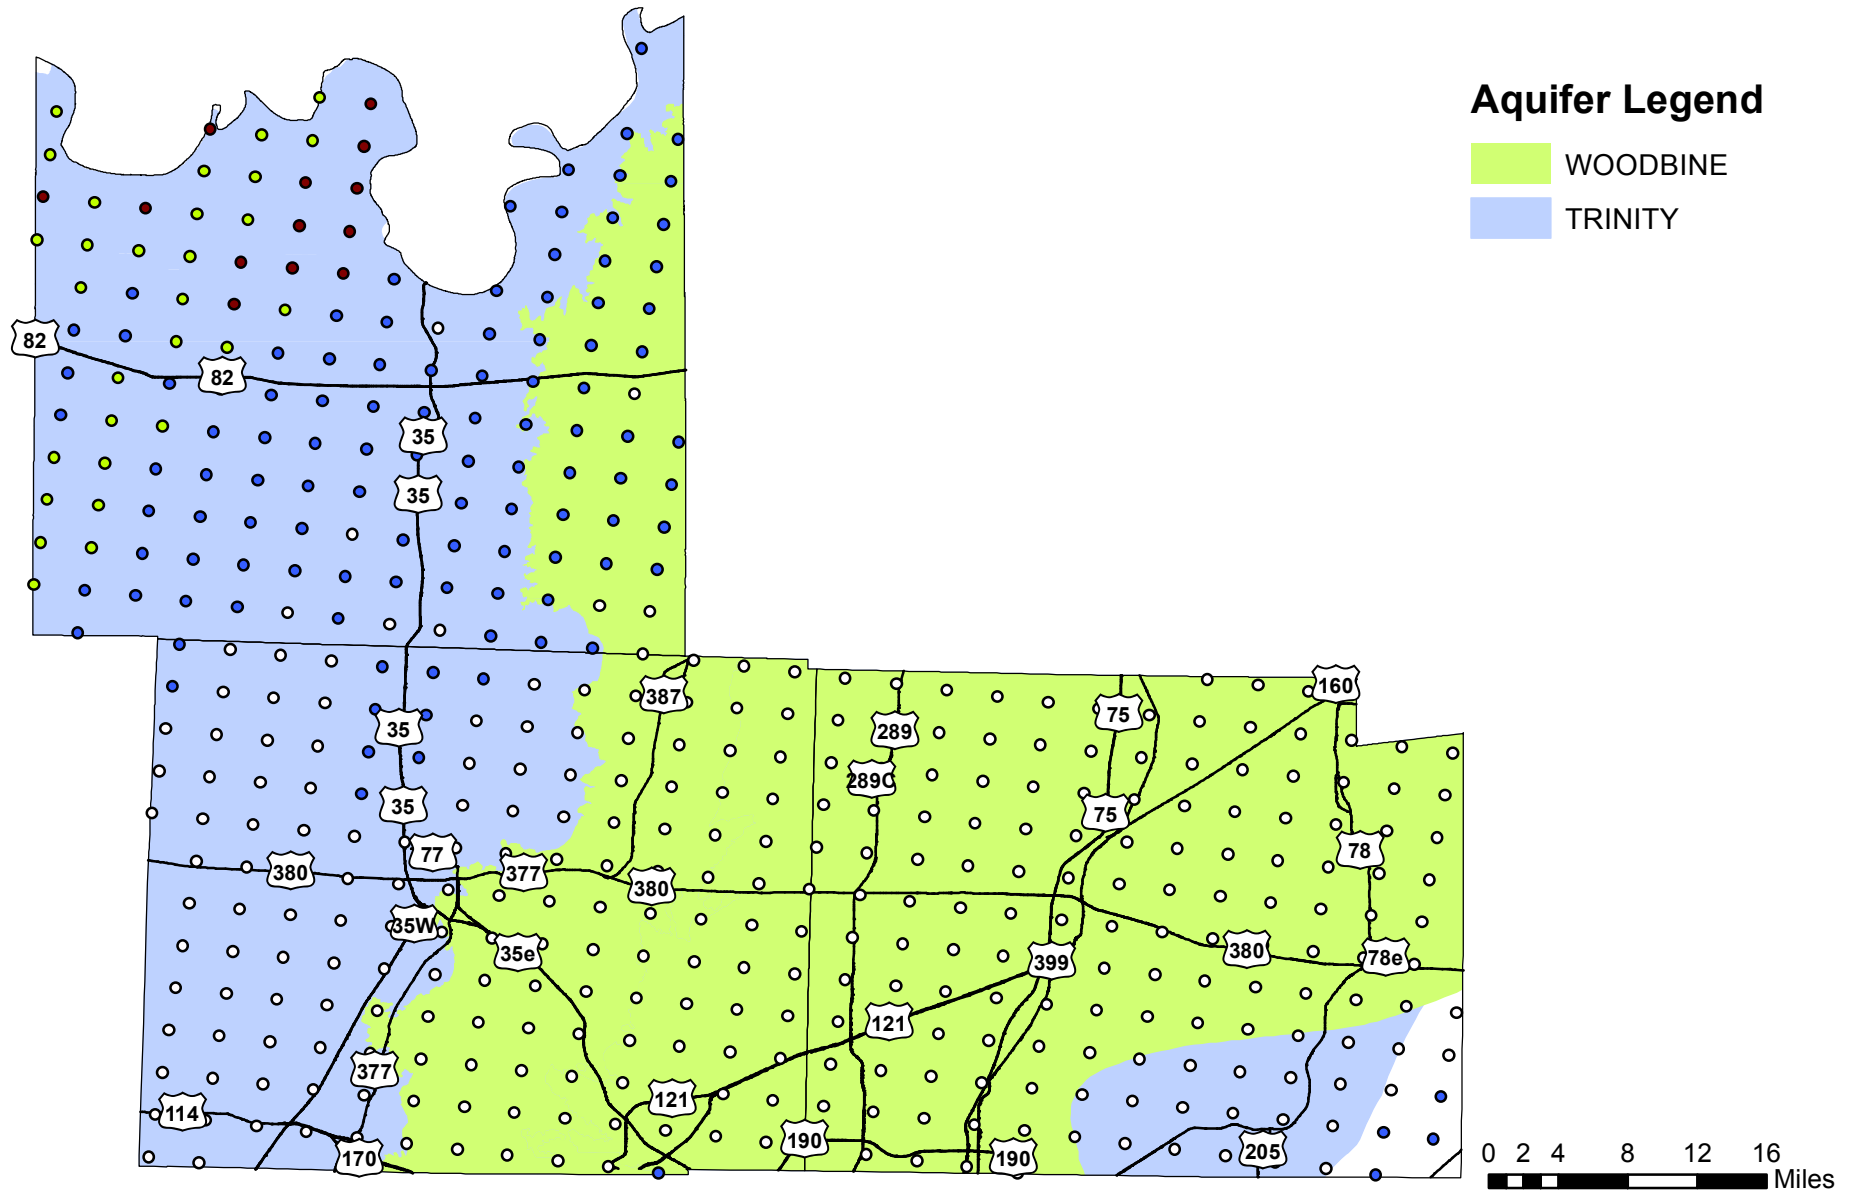

Rainfall Totals for November 2012

Rainfall in Inches