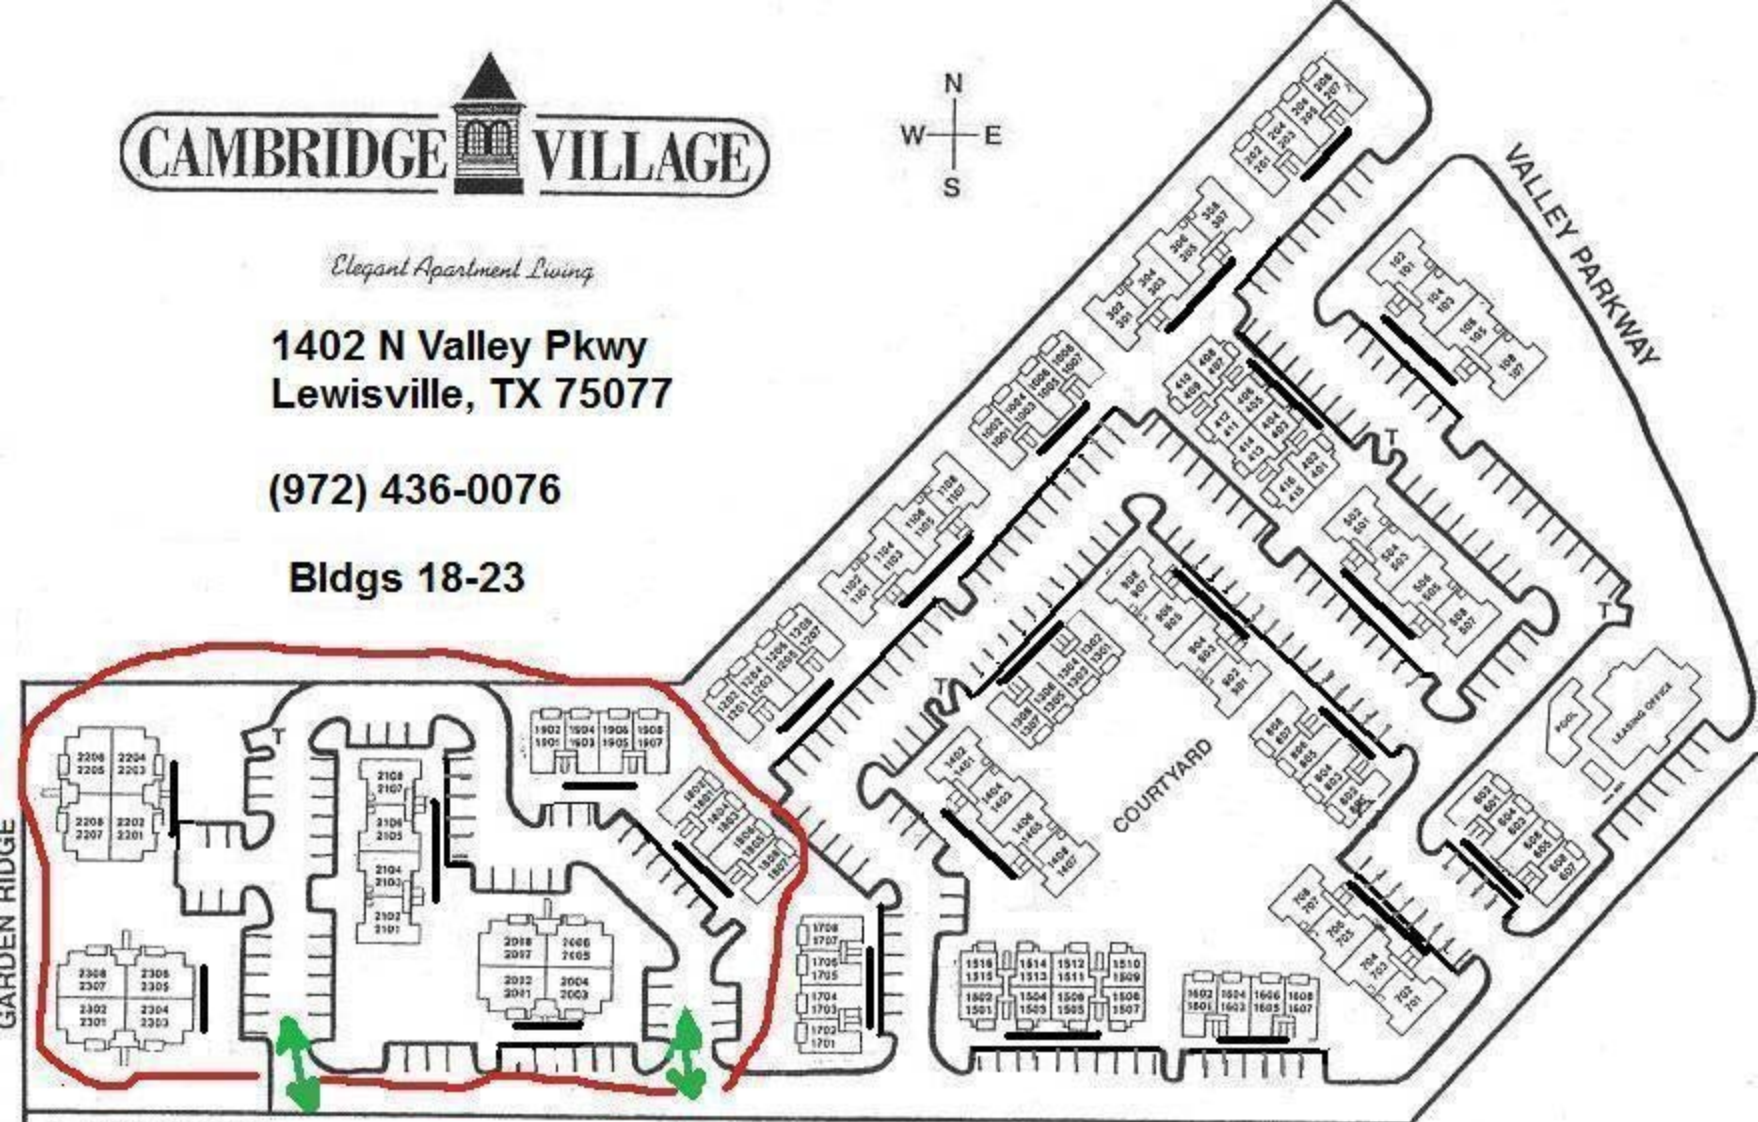

CAMBRIDGE VILLAGE

Elegant Apartment Living

**1402 N Valley Pkwy
Lewisville, TX 75077**

(972) 436-0076

Bldgs 18-23

T - Trash Dumpster