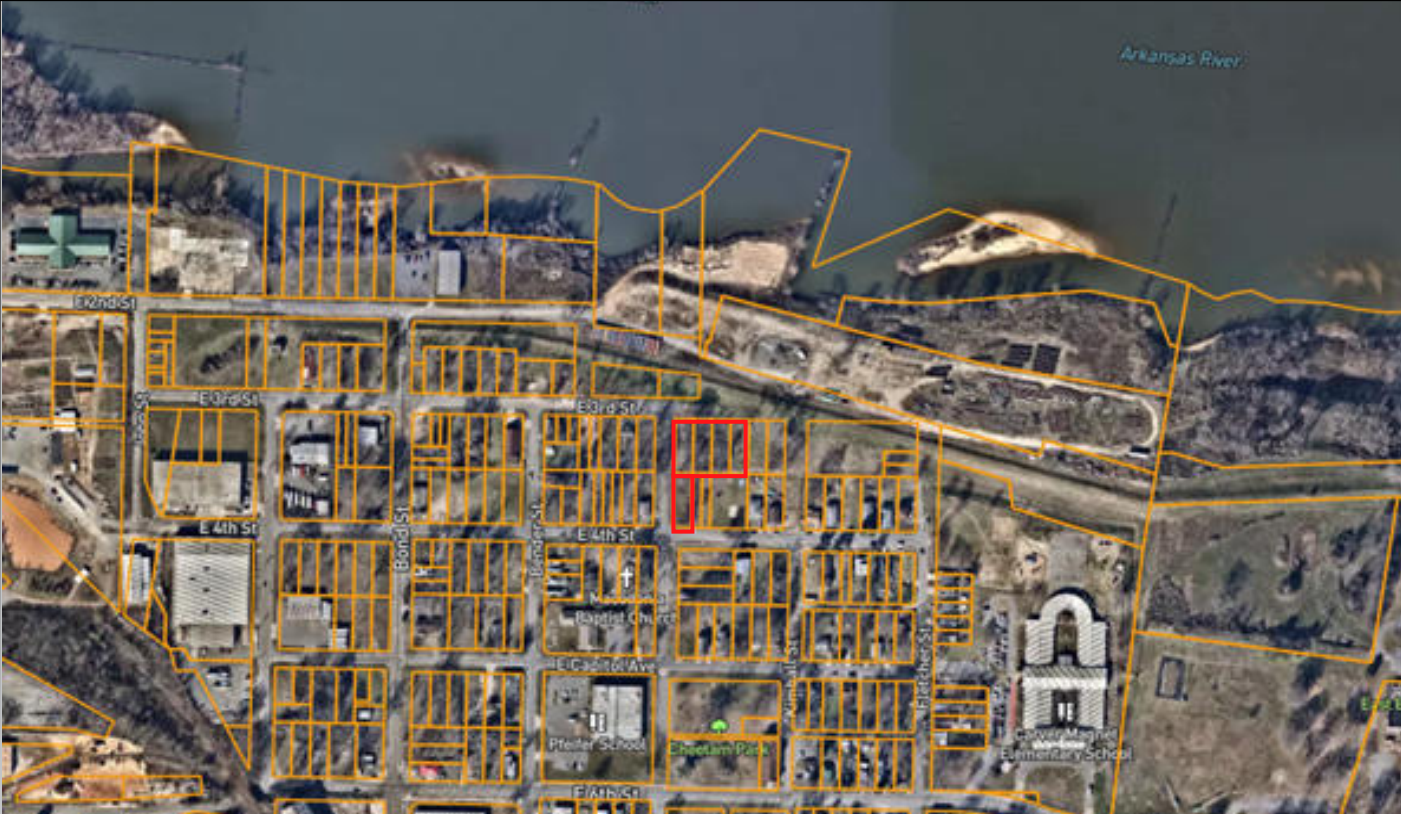

East Village Assemblage
OPPORTUNITY
ZONE INVESTMENT
EastVillage/Harbor Town
Land Plots For Sale

NAME	PARCEL #	SF	ADDRESS	LOT/BLOCK	PRICE
East Village Assemblage	34L0030004800	7,500	E 3rd St	1/5	\$ 375,000.00
	34L0030004900	7,500	E 3rd St	2/5	
	34L0030005100	7,500	E 3rd St	4/5	
	34L0030005900	7,500	E 4th St	12/5	
	34L0030005000	7,405	E 3rd St	3/5	

Offered as package, potentially can be subdivided.

FOR MORE INFORMATION, CONTACT:

All located within walking distance of:

- The Railyard
- eStem Charter School
- Lost 40
- Clinton Library
- Fidel Coffee
- Heifer International
- Rosie's Pot
- The River Market