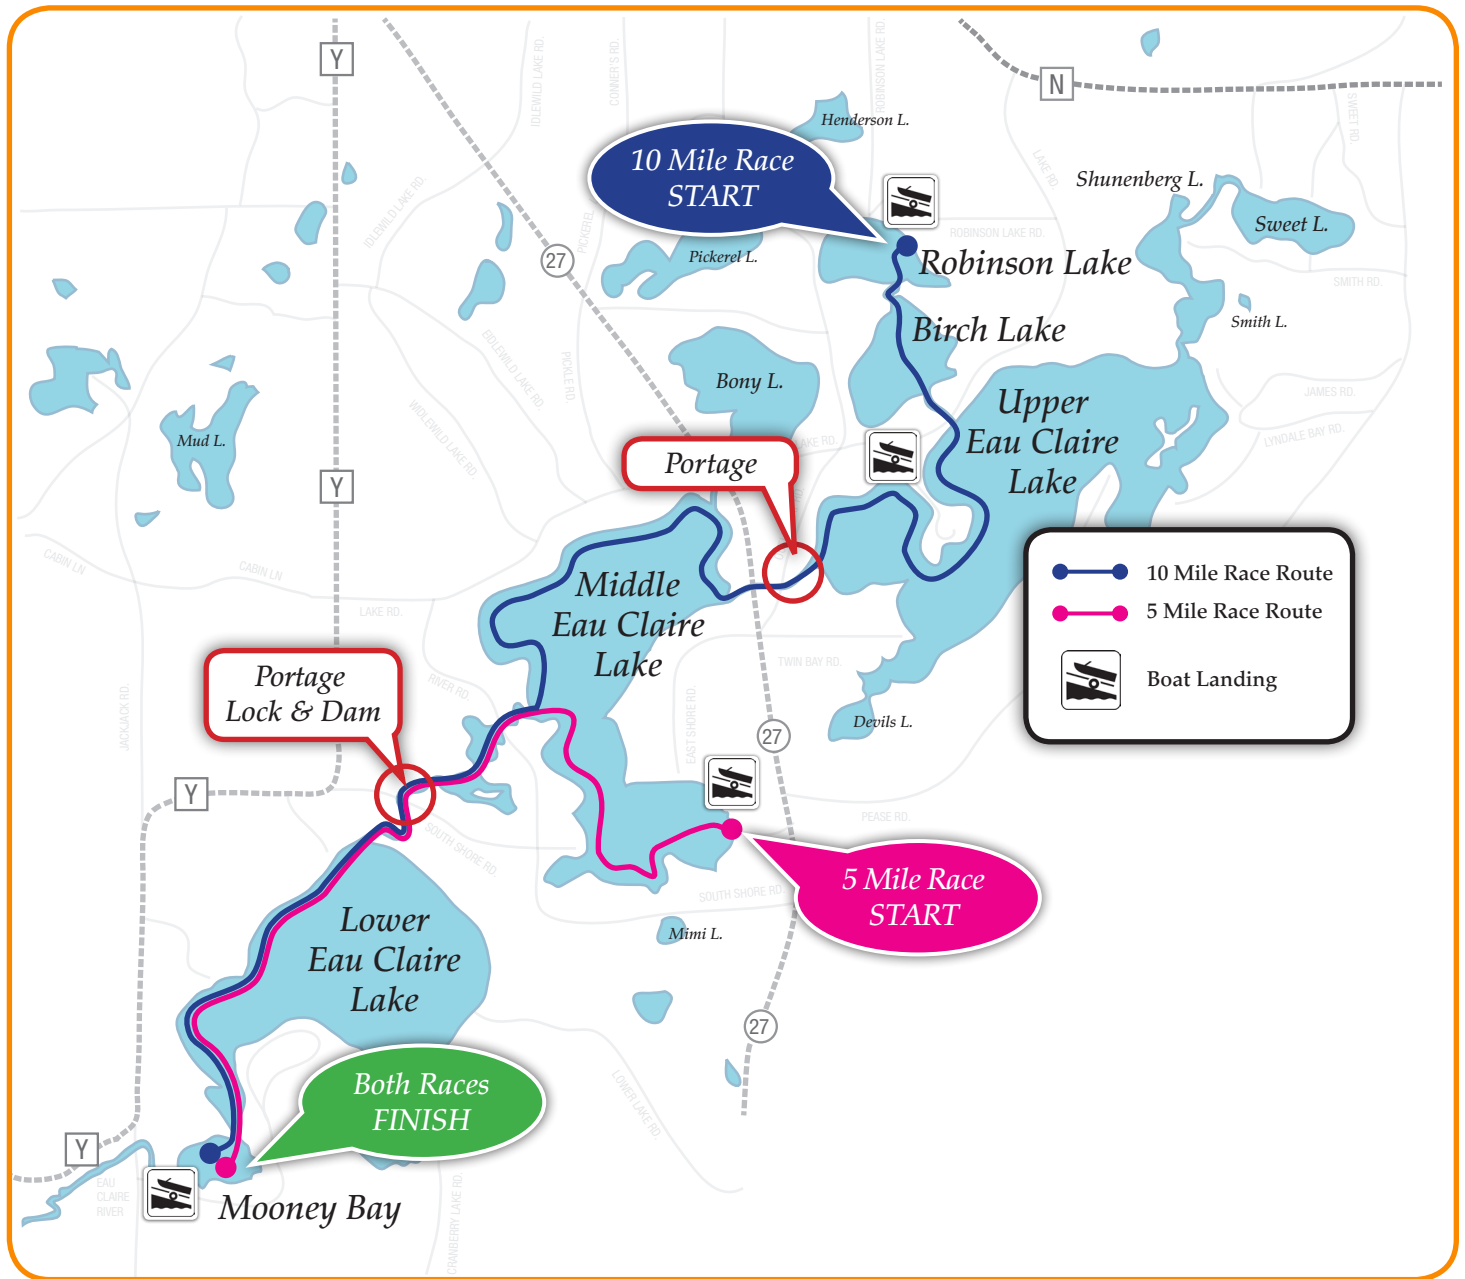

CHAIN OF LAKES
Vatten Paddler
 CANOE & KAYAK RACES
 BARNES, WISCONSIN

10 Mile Race
START

Portage

Portage
Lock & Dam

5 Mile Race
START

Both Races
FINISH

- 10 Mile Race Route
- 5 Mile Race Route
- Boat Landing