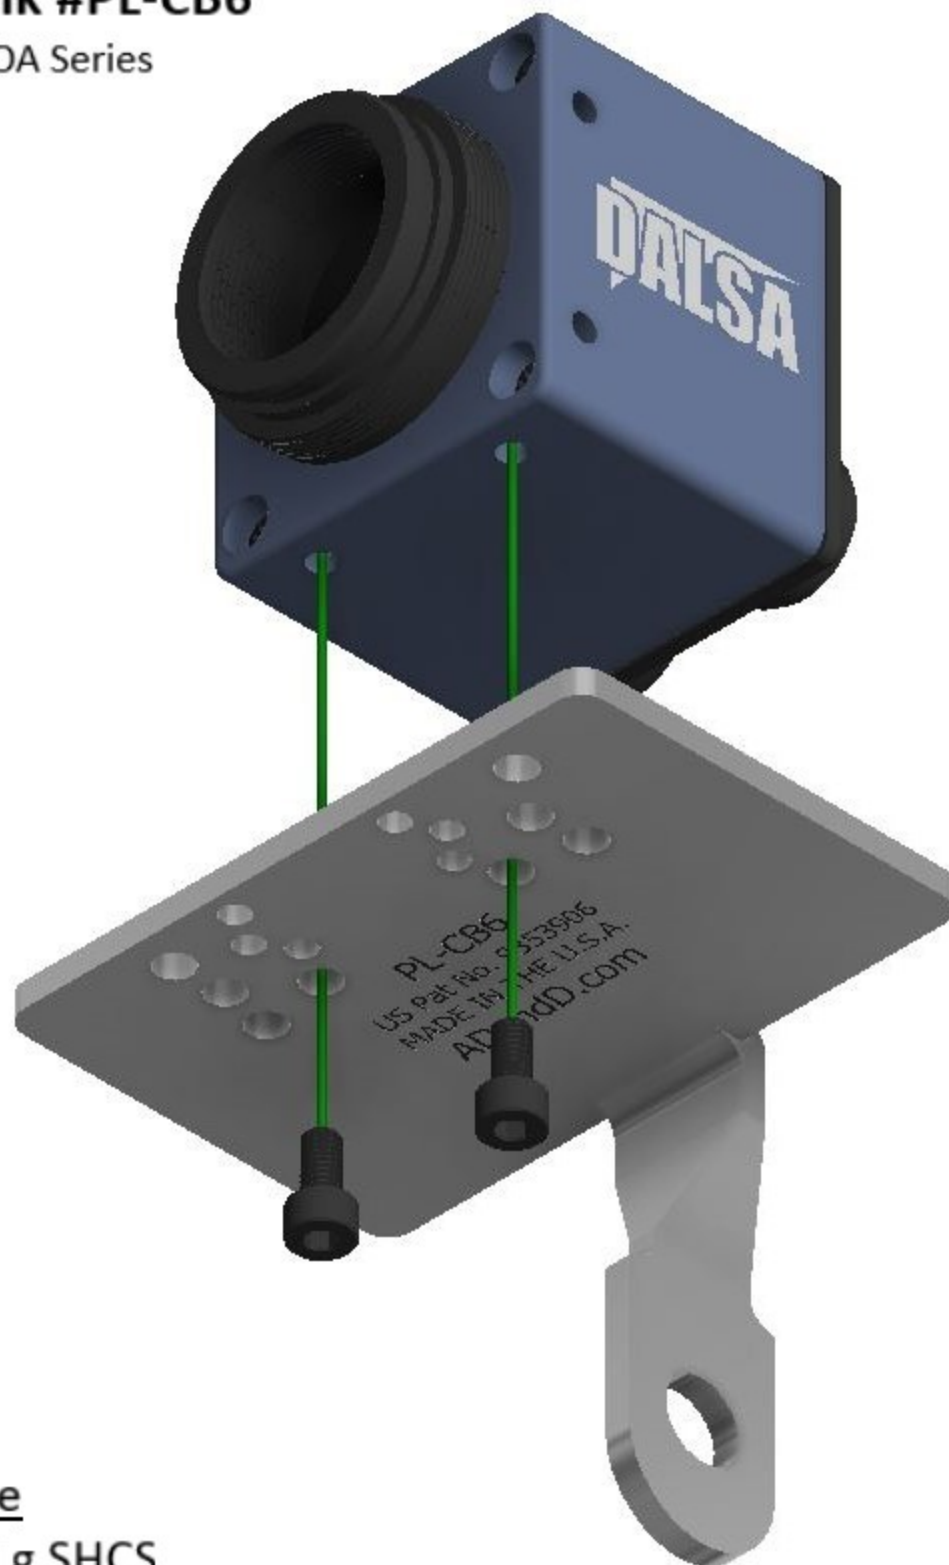

ADandD Pop Link #PL-CB6

Mounting for Dalsa BOA Series

Included Hardware

(2) M4-.7 X 8mm Lg SHCS