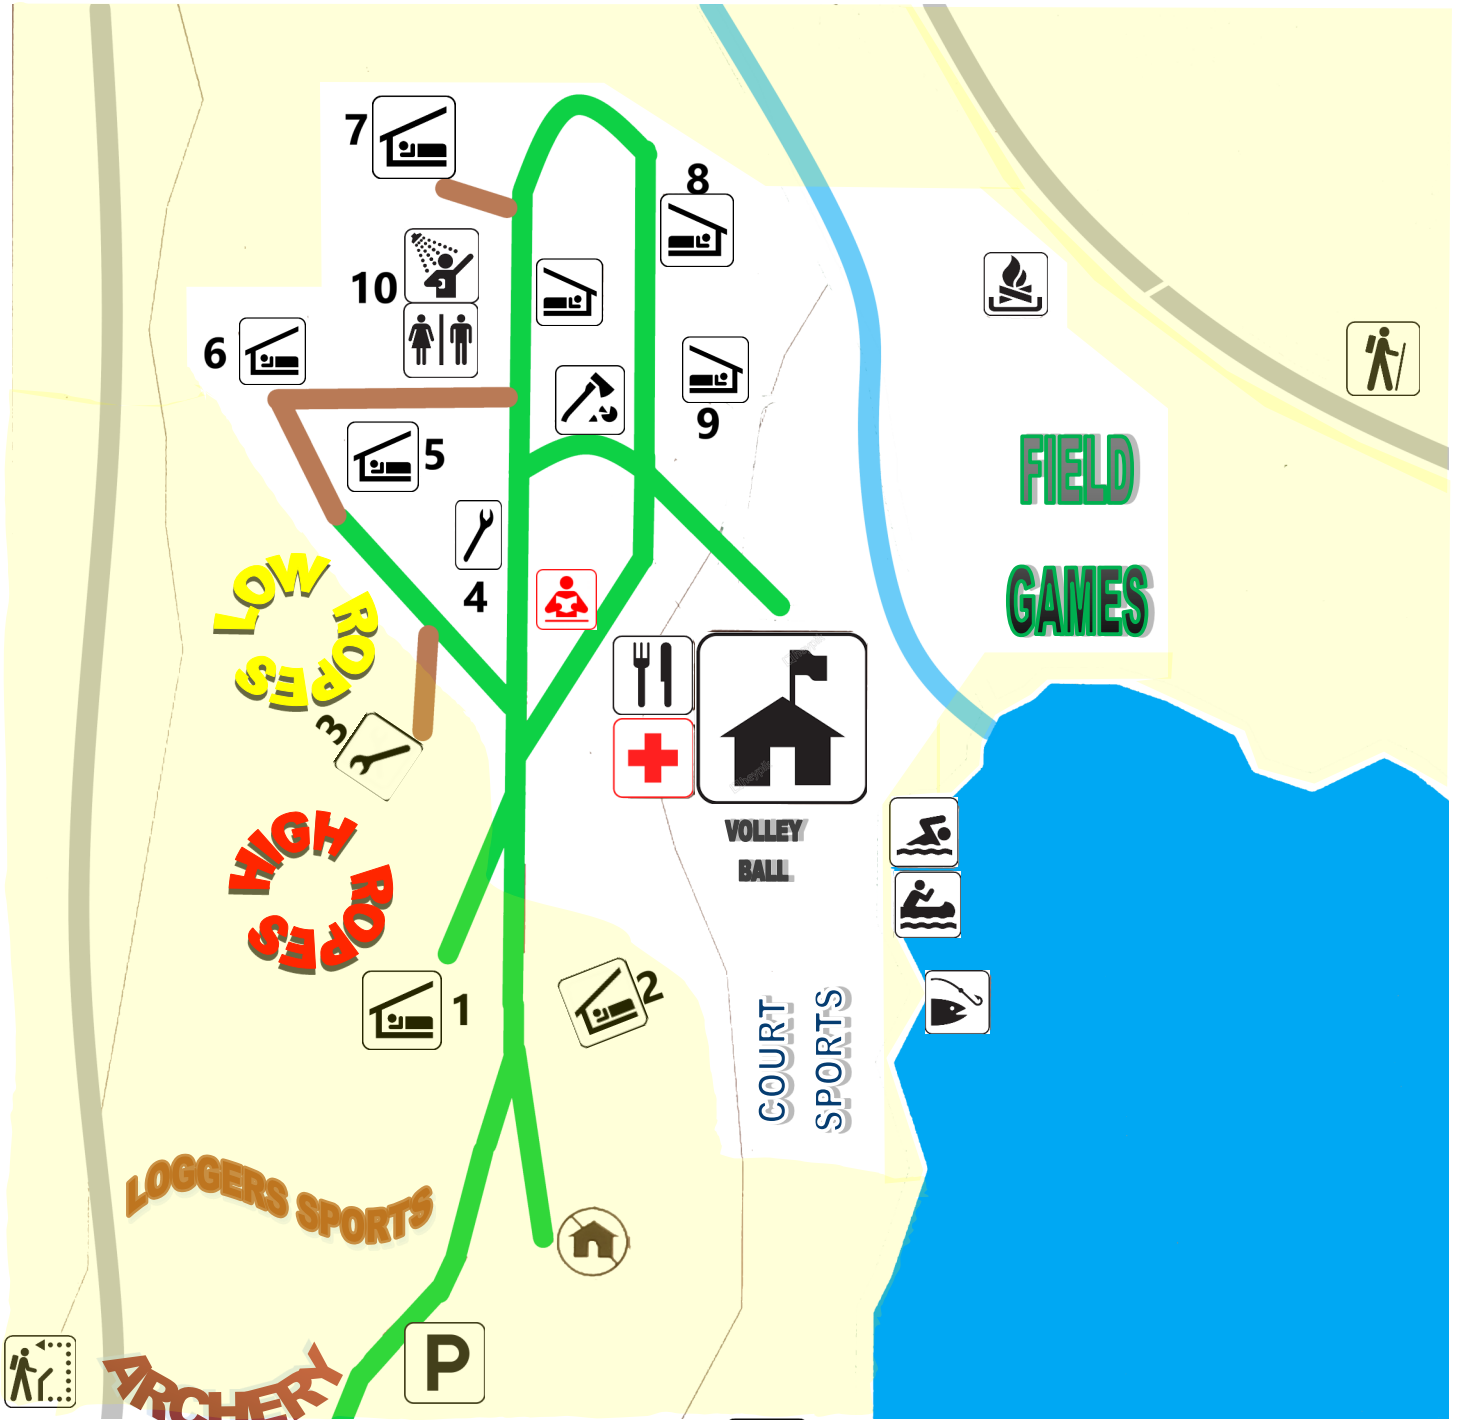

# SILVER LAKE CAMP – SITE MAP

-  Drop Off Vehicle Access
-  Foot Access ONLY
-  Outside Road No Access
-  Parking for **All client** Vehicles
-  Assembly Area– **AIRHORN**
-  5,6,7,8,9 Camper Cabins
-  1,2 Leader Cabins
-  Separate Male/Female Showers
-  Separate Male/Female Bathrooms
-  Service Staff Only