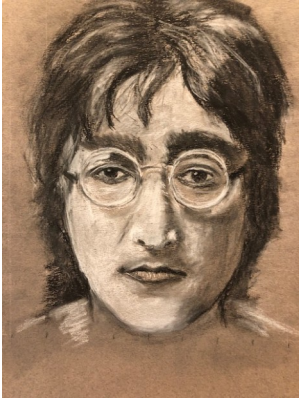

Thanks for having visited and enjoyed our art show 2020!  
We hope everyone is safe and can meet together next year.  
We all thank Mary Howland.

Ann Young: West of the Tetons, Storm  
DON'T FENCE ME IN watercolor 9x12

Shelley Lawrence

Dred Scott

Heather Dahlberg

Planning ahead for those happy times with my  
inspiring friends. Jane Wilson

Photo by  
John Dodgshon

“ The unity of separation has kept us painting.” -Ann Young

Heather Dahlberg: (Portrait of John Lennon, Portrait of Frida by charcoal)

Ann Young: (Gulls over Monterey Bay, Our Florin)