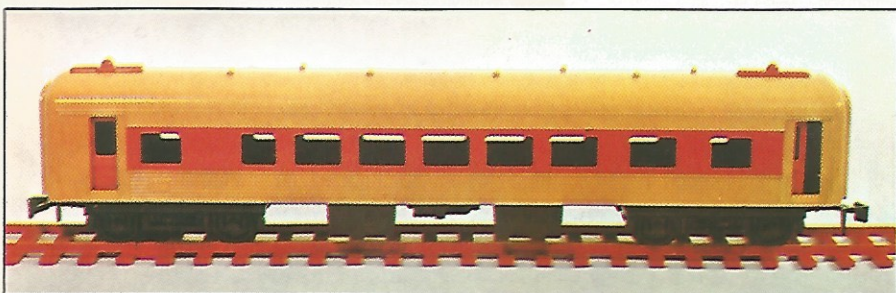

RV256 Blue Flier loco

RV258 Big load open wagon

RV273 Big load tipper wagon

RV276 Red Puffer loco

RV272 Yellow Shunter loco

RV274 Yellow and red coach

RV265 Reversing/stop switch

RV275 Steam roller wagon (removable steam-roller)

RV257 Blue and white coach

RV259 Gondola wagon

RV261 Curve

RV260 Straight

RV269 Half Curve

RV264 Point

**ADD ANY OF THESE ITEMS TO YOUR BIG BIG TRAIN SET FOR EVEN MORE FUN!**

MADE IN GREAT BRITAIN BY ROVEX INDUSTRIES LIMITED  
Morden Road, Merton, London, S.W.19, England