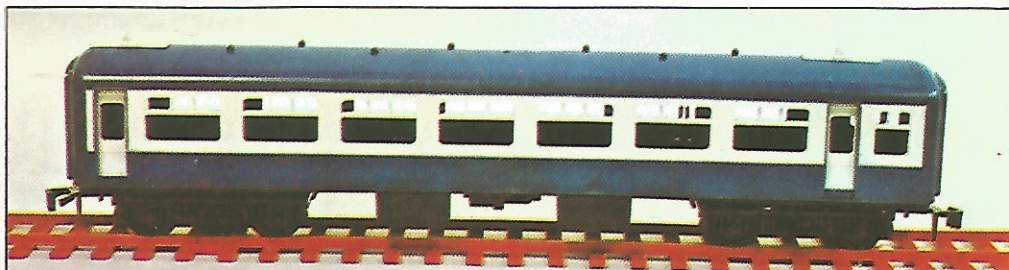

RV256 Blue Flier loco

RV258 Big load open wagon

RV273 Big load tipper wagon

RV276 Red Puffer loco

RV272 Yellow Shunter loco

RV274 Yellow and red coach

RV265 Reversing/stop switch

RV275 Steam roller wagon (removable steam-roller)

RV257 Blue and white coach

RV259 Gondola wagon

RV261 Curve

RV260 Straight

RV269 Half Curve

RV264 Point

**ADD ANY OF THESE ITEMS TO YOUR BIG BIG TRAIN SET FOR EVEN MORE FUN!**

MADE IN GREAT BRITAIN BY ROVEX INDUSTRIES LIMITED  
Morden Road, Merton, London, S.W.19, England