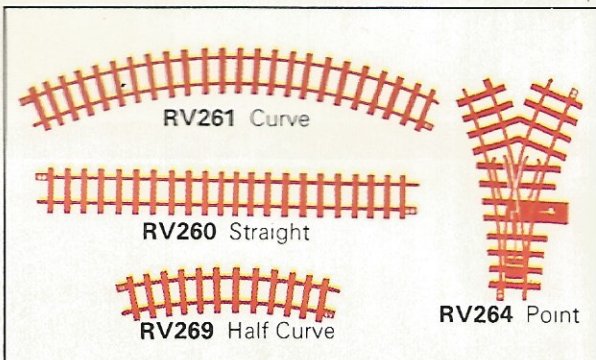

RV256 Blue Flier loco

RV258 Big load open wagon

RV273 Big load tipper wagon

RV276 Red Puffer loco

RV272 Yellow Shunter loco

RV274 Yellow and red coach

RV265 Reversing/stop switch

RV275 Steam roller wagon (removable steam-roller)

RV257 Blue and white coach

RV259 Gondola wagon

RV261 Curve

RV260 Straight

RV269 Half Curve

RV264 Point

**ADD ANY OF THESE ITEMS TO YOUR BIG BIG TRAIN SET FOR EVEN MORE FUN!**

MADE IN GREAT BRITAIN BY ROVEX INDUSTRIES LIMITED  
Morden Road, Merton, London, S.W.19, England