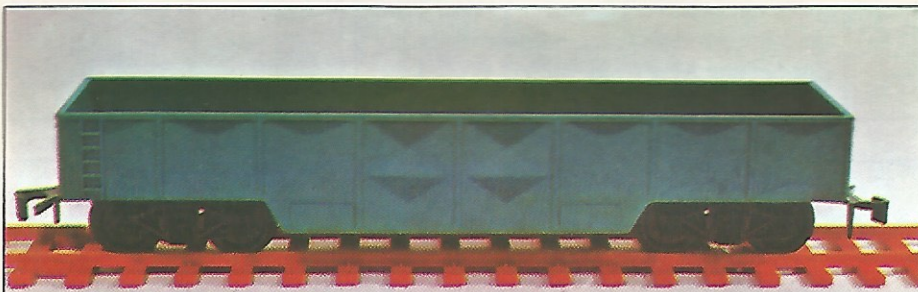

RV256 Blue Flier loco

RV258 Big load open wagon

RV273 Big load tipper wagon

RV276 Red Puffer loco

RV272 Yellow Shunter loco

RV274 Yellow and red coach

RV265 Reversing/stop switch

RV275 Steam roller wagon (removable steam-roller)

RV257 Blue and white coach

RV259 Gondola wagon

RV261 Curve

RV260 Straight

RV269 Half Curve

RV264 Point

**ADD ANY OF THESE ITEMS TO YOUR BIG BIG TRAIN SET FOR EVEN MORE FUN!**

MADE IN GREAT BRITAIN BY ROVEX INDUSTRIES LIMITED  
Morden Road, Merton, London, S.W.19, England