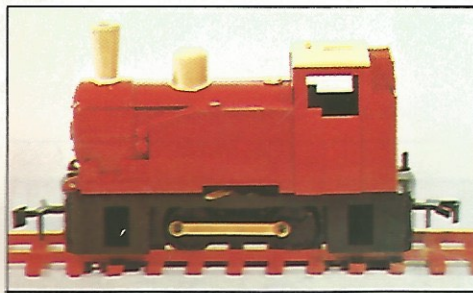

RV256 Blue Flier loco

RV258 Big load open wagon

RV273 Big load tipper wagon

RV276 Red Puffer loco

RV272 Yellow Shunter loco

RV274 Yellow and red coach

RV265 Reversing/stop switch

RV275 Steam roller wagon (removable steam-roller)

RV257 Blue and white coach

RV259 Gondola wagon

RV261 Curve

RV260 Straight

RV269 Half Curve

RV264 Point

**ADD ANY OF THESE ITEMS TO YOUR BIG BIG TRAIN SET FOR EVEN MORE FUN!**

MADE IN GREAT BRITAIN BY ROVEX INDUSTRIES LIMITED  
Morden Road, Merton, London, S.W.19, England