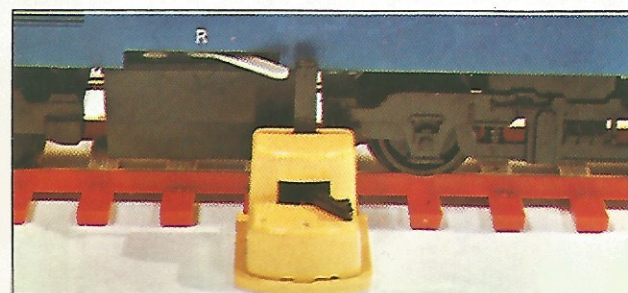

RV256 Blue Flier loco

RV258 Big load open wagon

RV273 Big load tipper wagon

RV276 Red Puffer loco

RV272 Yellow Shunter loco

RV274 Yellow and red coach

RV265 Reversing/stop switch

RV275 Steam roller wagon (removable steam-roller)

RV257 Blue and white coach

RV259 Gondola wagon

RV261 Curve

RV260 Straight

RV269 Half Curve

RV264 Point

**ADD ANY OF THESE ITEMS TO YOUR BIG BIG TRAIN SET FOR EVEN MORE FUN!**

MADE IN GREAT BRITAIN BY ROVEX INDUSTRIES LIMITED  
Morden Road, Merton, London, S.W.19, England