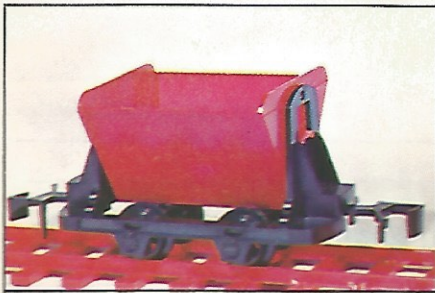

RV256 Blue Flier loco

RV258 Big load open wagon

RV273 Big load tipper wagon

RV276 Red Puffer loco

RV272 Yellow Shunter loco

RV274 Yellow and red coach

RV265 Reversing/stop switch

RV275 Steam roller wagon (removable steam-roller)

RV257 Blue and white coach

RV259 Gondola wagon

RV261 Curve

RV260 Straight

RV269 Half Curve

RV264 Point

**ADD ANY OF THESE ITEMS TO YOUR BIG BIG TRAIN SET FOR EVEN MORE FUN!**

MADE IN GREAT BRITAIN BY ROVEX INDUSTRIES LIMITED  
Morden Road, Merton, London, S.W.19, England