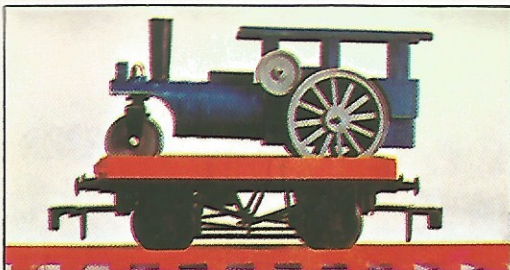

RV256 Blue Flier loco

RV258 Big load open wagon

RV273 Big load tipper wagon

RV276 Red Puffer loco

RV272 Yellow Shunter loco

RV274 Yellow and red coach

RV265 Reversing/stop switch

RV275 Steam roller wagon (removable steam-roller)

RV257 Blue and white coach

RV259 Gondola wagon

RV261 Curve

RV260 Straight

RV269 Half Curve

RV264 Point

**ADD ANY OF THESE ITEMS TO YOUR BIG BIG TRAIN SET FOR EVEN MORE FUN!**

MADE IN GREAT BRITAIN BY ROVEX INDUSTRIES LIMITED  
Morden Road, Merton, London, S.W.19, England