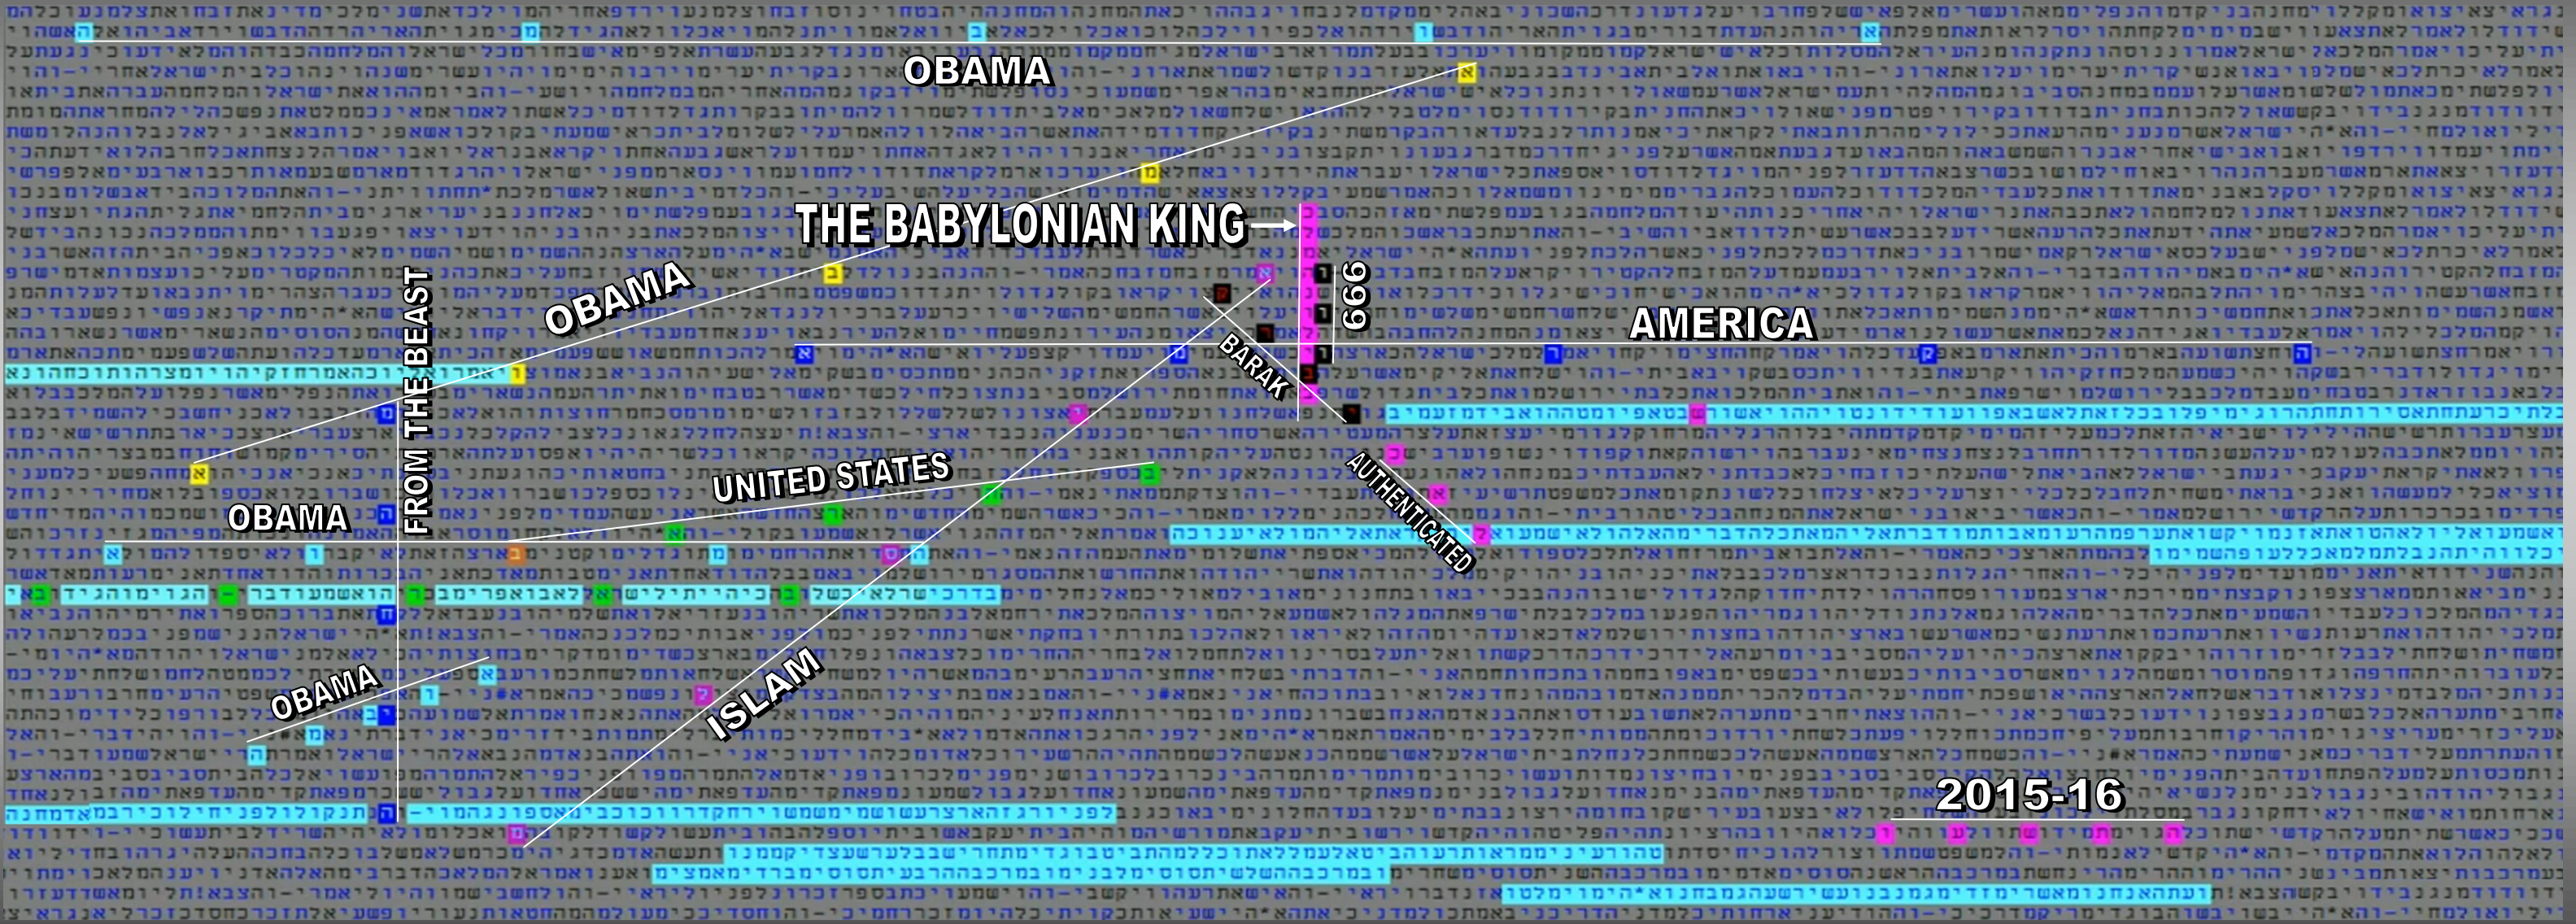

THE BABYLONIAN KING

Bible Code Matrix of Prophecy in Scripture

© MATTHEW WRIGHT MINISTRIES
Graphic layout by Luis B. Vega

RESOURCES
[youtube.com/user/TheMatt71269](https://www.youtube.com/user/TheMatt71269)
biblecodenow1@gmail.com
biblecodenow.com
[facebook.com/groups/codesearcher](https://www.facebook.com/groups/codesearcher)

SCRIPTURE SOURCE(S)
 Old & New Testament
 TorahSoft

FOR AN EXPLANATION - STUDY OF THE CHART CODE MATRIX, VISIT THE YOUTUBE CHANNEL VIDEO SERIES.
WIDTH: 11362 CENTER: 471985