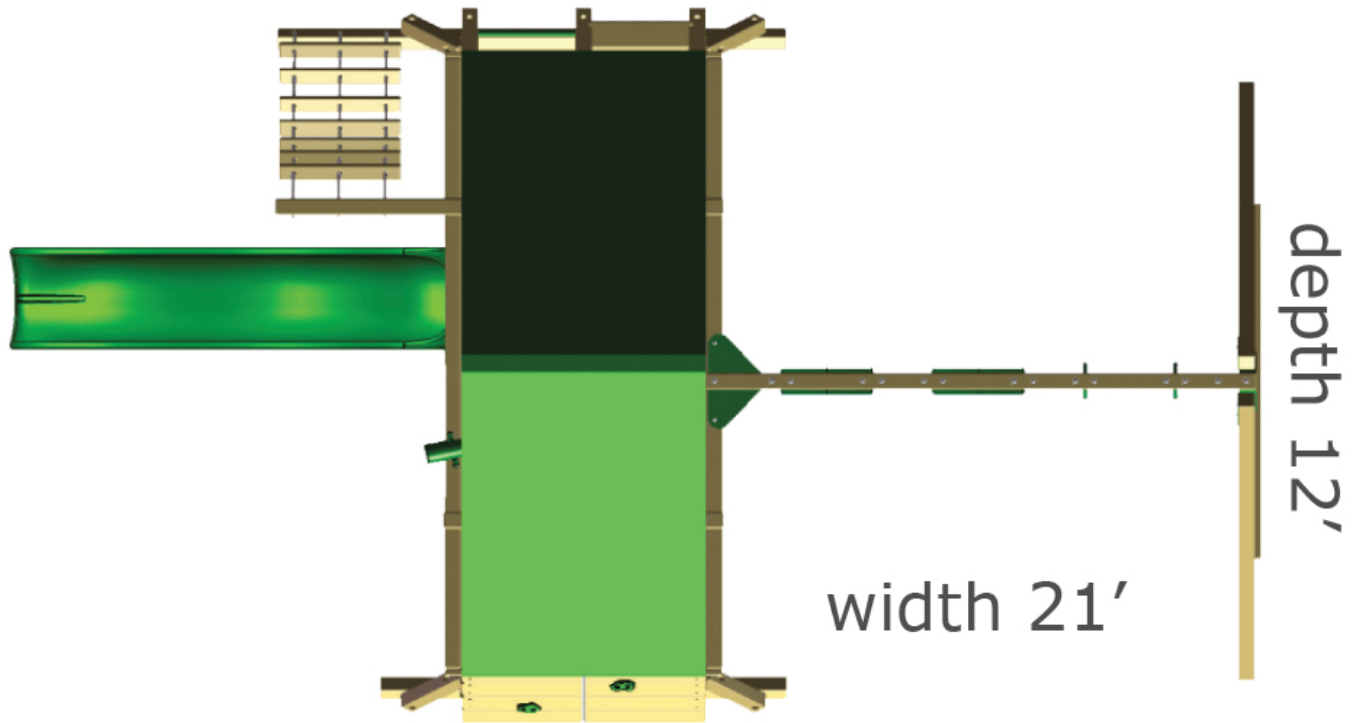

RECREATIONAL INDUSTRIES

Features:

Dimensions: 21'W x 12'D x 11'H

Wiki Wave Slide

Rock Wall with Climbing Rope

Safe Entry Ladder & Metal Rung Ladder

Belt Swings - 2

Trapeze Bar w/Rings

Patented One-Piece A-Frame Bracket

Available in Cedar with a Redwood Finish

5' High Platform: 4' x 6'

Deluxe Rope Ladder

Gorilla Playset: Sun Valley I

DIMENSIONS

height 11'

Included with Playset: