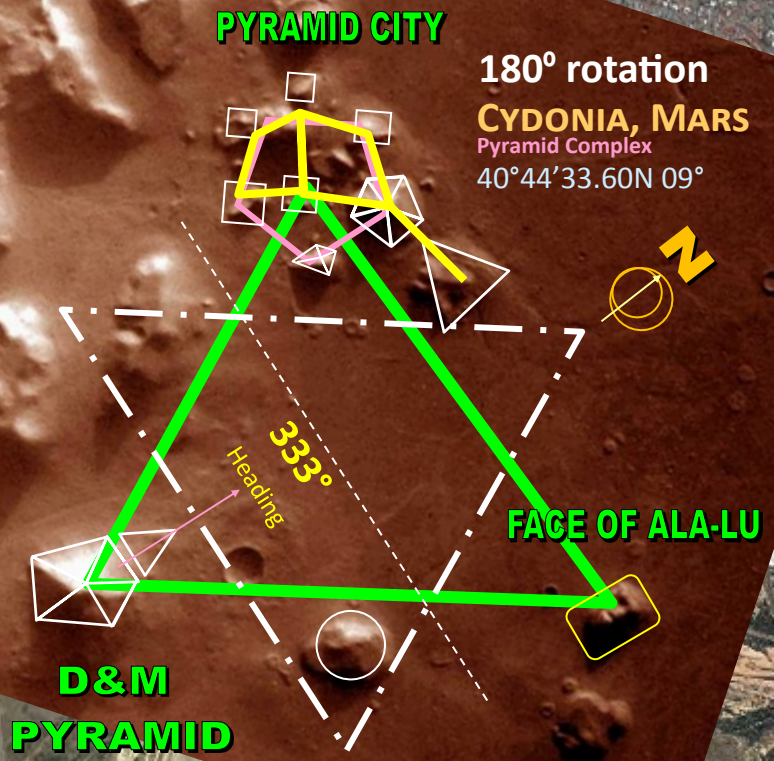

JOHANNESBURG PLEIADES STAR MAP I

The purpose of this illustration is to suggest that the city of Johannesburg in South Africa incorporates the Cydonia, Mars pyramid layout. This configuration includes the Pyramid City, the Face of Ala-lu or Face of Mars, and the Pentagon pyramid. From an aerial view, they do appear to be 3 main centers in Johannesburg fit this design. These 3 localities are the Soccer City next to the Crown Mines 'triangle', the Turffontein Racecourse and 7 main towers of the financial center. In the case of the Cydonia, Mars motif complex, the triangulation in Johannesburg although a bit elongated, inverted 180 degrees and rotated 45 degrees. The major difference has to do with the Pleiades as it is inverted horizontally. This adjustment allows for the approximate matching of the avenue ley-lines and the correspondence to the 7 main structures that have to do primarily with banking. The other major difference is seen with the Soccer City stadium.

The enclosure is designed as to pentagram but the 'triangle' cone or pyramidion is broken or off to the adjacent side. This area correlates to the Crown Mines that is amazingly construed to a triangle outline that matches the heading direction. The Face of Ala-lu or Face of Mars that corresponds to the Turffontein Racecourse is rotated at 45 degrees. What is also very notable to illustrate is that the hexagram that the motif complex depicts is intersected by a 'Serpent' motif. This is suggested by the major motorway or freeway that intersects the hexagram at a 90 degree angle as the entire motif matches the converging points of the hexagram.

180° flip
PYRAMID CITY
FINANCIAL CENTER

This 'Serpent' is very prominent and its 'head' corresponds to the Face of Ala-lu that suggests its connotation. Out of the mouth of the 'Serpent' is a 2-prong tongue as well. As in other world capital motifs of this Cydonia, Mars pyramid complex, the 'Serpent' is interwoven in the topography in very ingenious and encrypted ways.