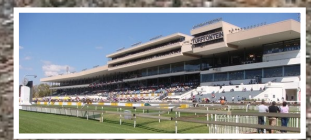

JOHANNESBURG PLEIADES STAR MAP I

The purpose of this illustration is to suggest that the city of Johannesburg in South Africa incorporates the Cydonia, Mars pyramid layout. This configuration includes the Pyramid City, the Face of Ala-lu or Face of Mars, and the Pentagon pyramid. From an aerial view, they do appear to be 3 main centers in Johannesburg fit this design. These 3 localities are the Soccer City next to the Crown Mines 'triangle', the Turffontein Racecourse and 7 main towers of the financial center. In the case of the Cydonia, Mars motif complex, the triangulation in Johannesburg although a bit elongated, inverted 180 degrees and rotated 45 degrees. The major difference has to do with the Pleiades as it is inverted horizontally. This adjustment allows for the approximate matching of the avenue ley-lines and the correspondence to the 7 main structures that have to do primarily with banking. The other major difference is seen with the Soccer City stadium.

The enclosure is designed as to pentagram but the 'triangle' cone or pyramidion is broken or off to the adjacent side. This area correlates to the Crown Mines that is amazingly construed to a triangle outline that matches the heading direction. The Face of Ala-lu or Face of Mars that corresponds to the Turffontein Racecourse is rotated at 45 degrees. What is also very notable to illustrate is that the hexagram that the motif complex depicts is intersected by a 'Serpent' motif. This is suggested by the major motorway or freeway that intersects the hexagram at a 90 degree angle as the entire motif matches the converging points of the hexagram.

Serpent Motif
 Founded on the 'Snake' Queen of Heaven

45° rotation
FACE OF ALA-LU
TURFFONTEIN RACECOURSE

3.22 nautical miles

2.33 miles
 reverse order of the B.22 n. miles

33-3°
 33 seconds

© Composition & Some Graphics by
LUIS B. VEGA
 vegapost@hotmail.com
 www.PostScript.org
 FOR ILLUSTRATION PURPOSES ONLY