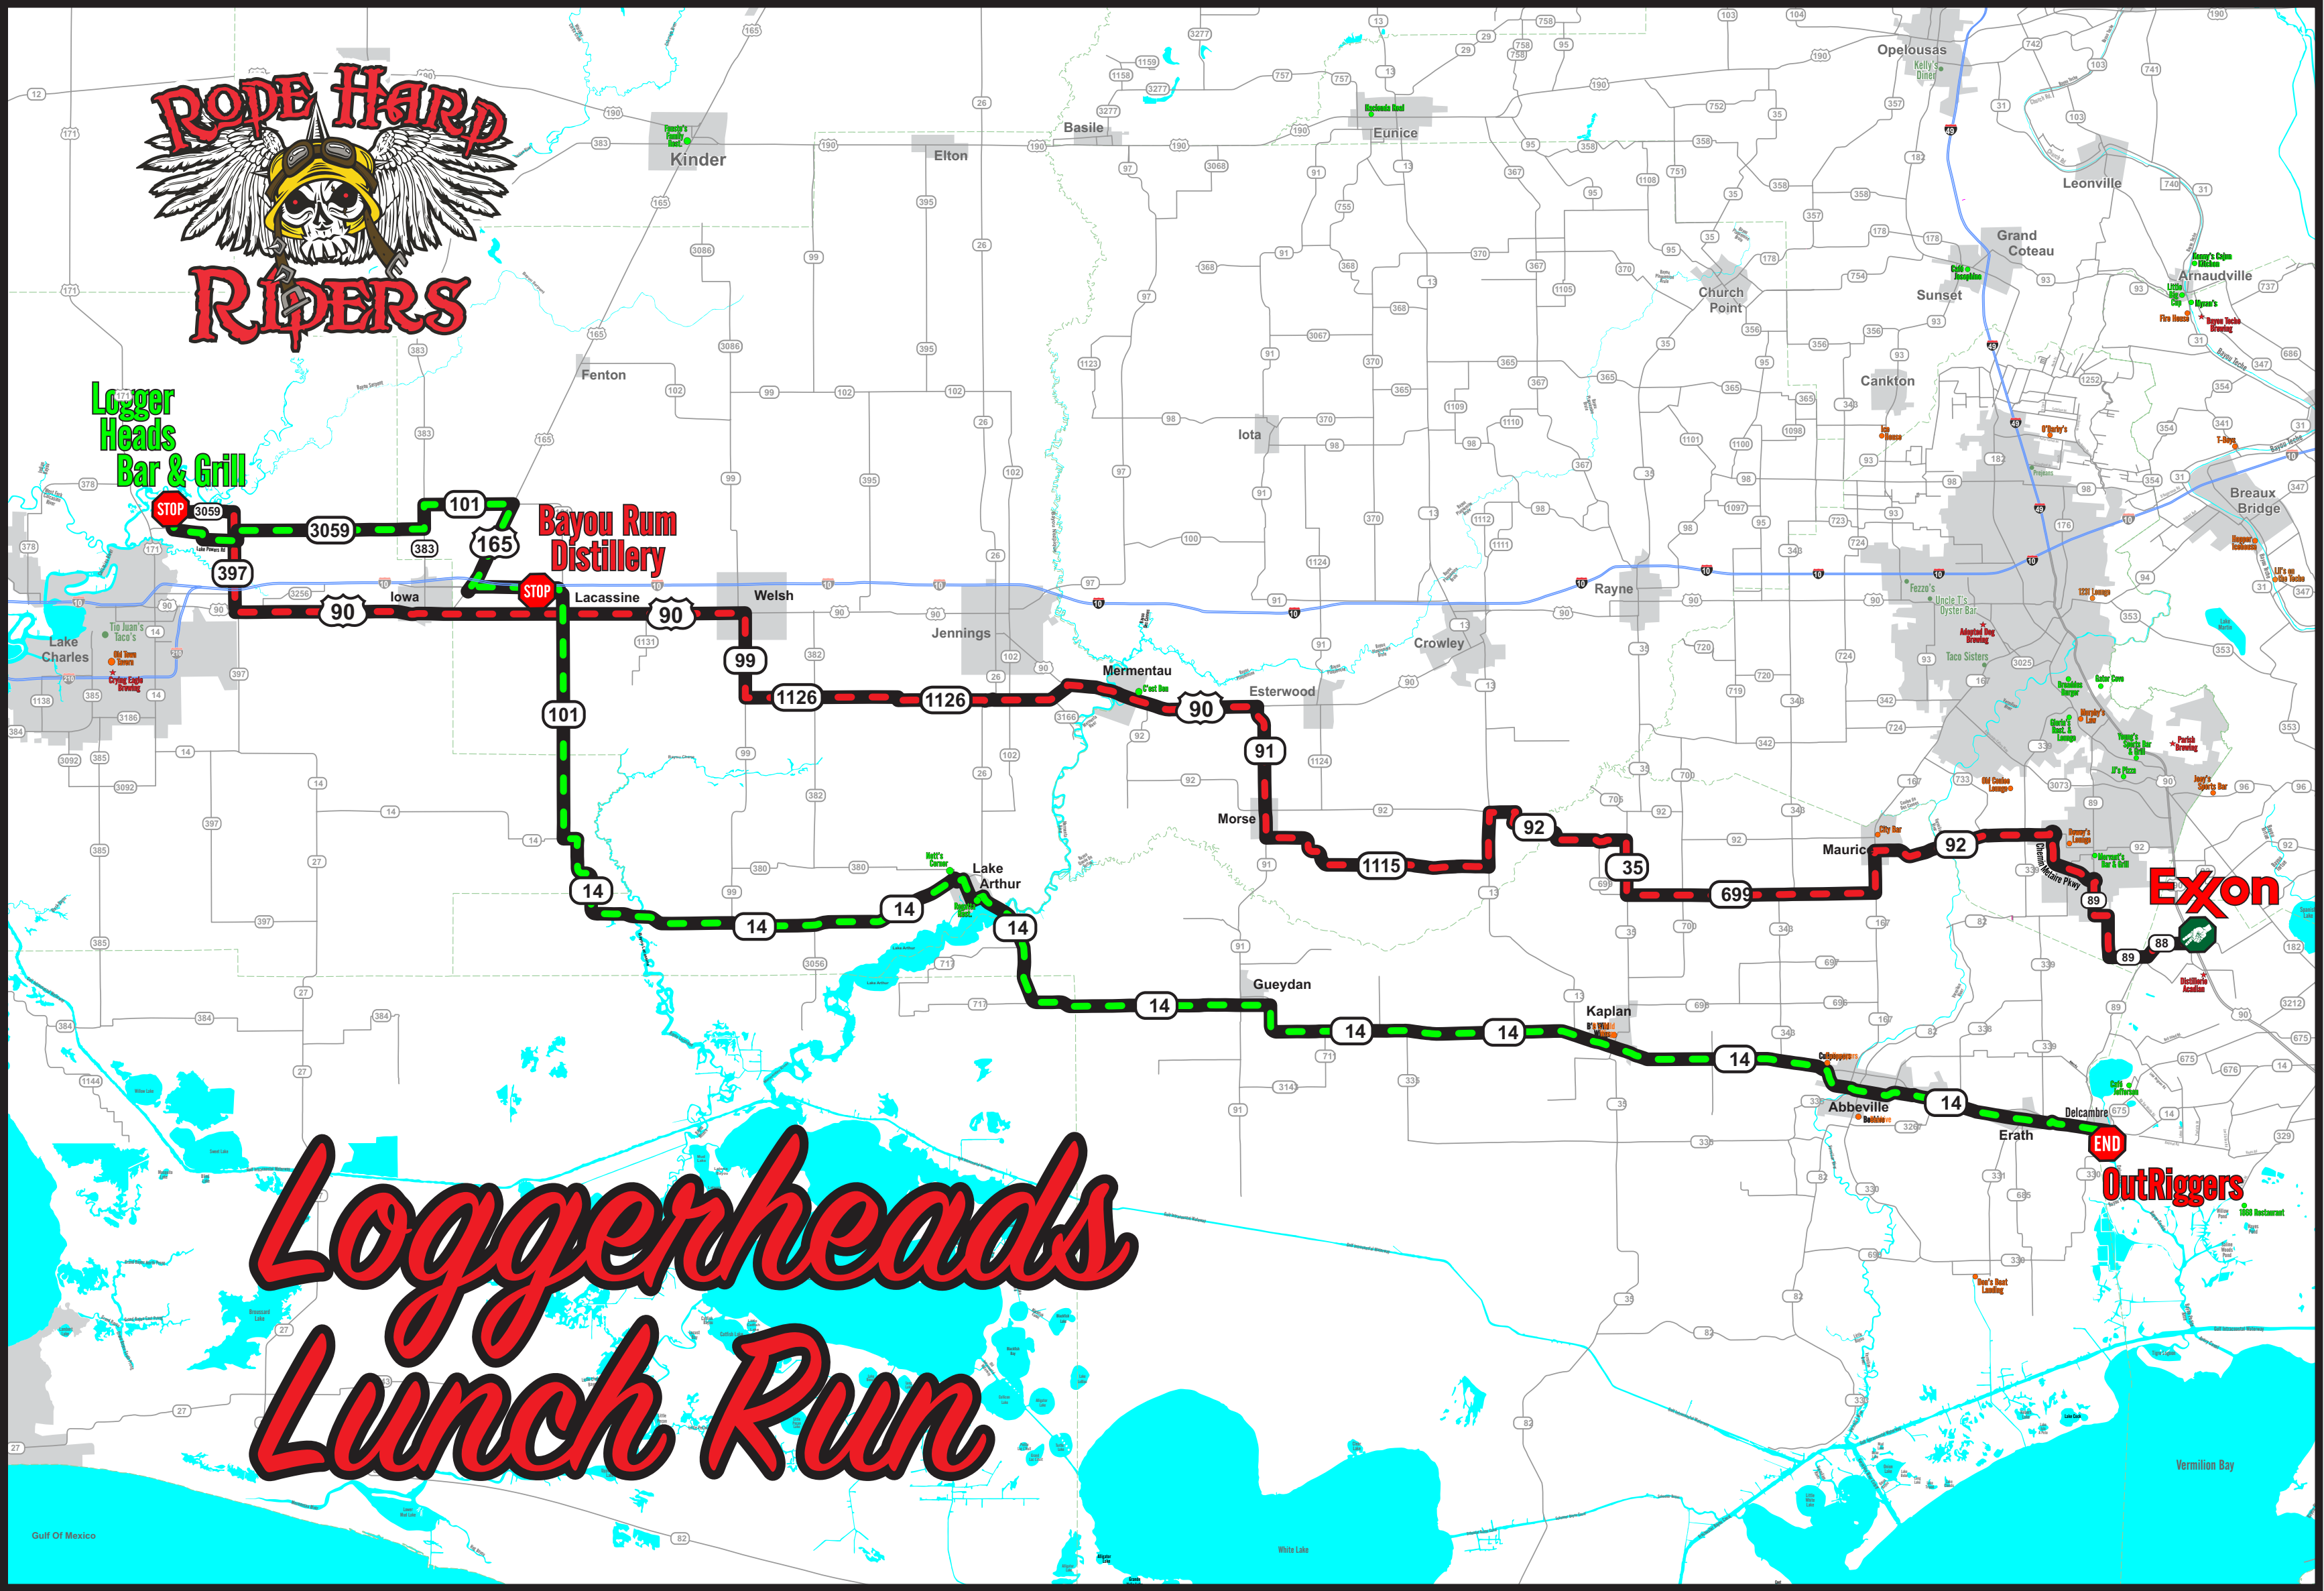

Loggerheads Lunch Run