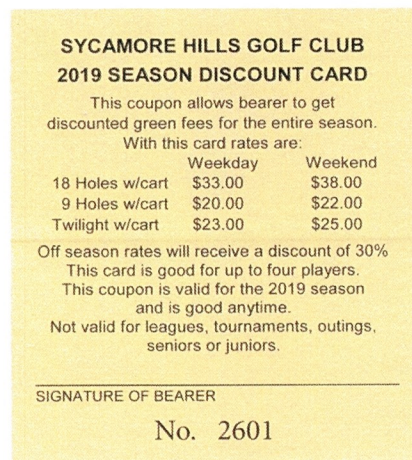

Play For A Great Rate All Season Long

2019 Season Pass - \$100

This can be used for up to 4 players each time you play

Weekday

Weekend

18 holes: **\$33** (normally \$46)

\$38 (normally \$54)

includes cart

9 holes: **\$20** (normally \$29)

\$22 (normally \$32)

includes cart

The Season Pass can be purchased in the Pro Shop or over the phone.

This is valid for the 2019 season and is good anytime. Not valid for leagues, tournaments, outings, senior rates, junior rates or with other specials. Seniors and juniors **are** eligible to use the Season Pass on weekends.