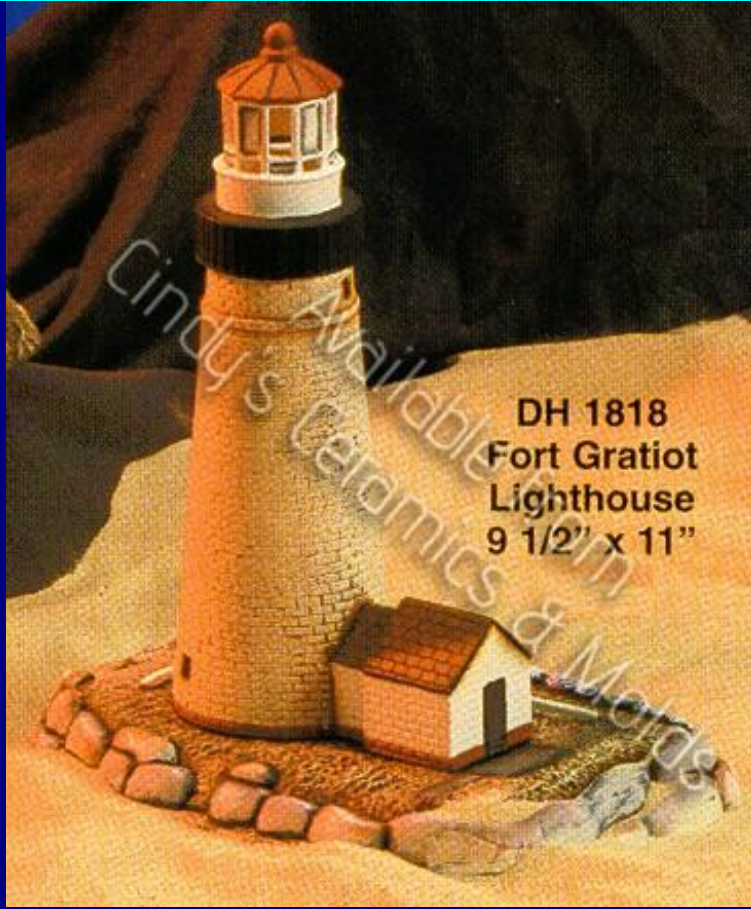

DH-1778

11 Tall

22.50

Erie Land Light "Old Presque Isle Light" (Erie, PA)

DH-1779

12 Tall

22.50

New Presque Isle Light (Presque Isle Township, MI)

DH-1780

11 Tall

22.50

Marblehead Light (Marblehead, OH)

DH-1781

11 Tall

22.50

Fort Niagara Light (Porter, NY)

DH-1818

DH 1818
Fort Gratiot
Lighthouse
9 1/2" x 11"

9 1/2 Wide
by 11 Tall

22.50

Fort Gratiot Lighthouse (Port Huron, MI)

DH-1819

6 1/4 Wide
by 11 Tall

22.50

Biloxi Light (Biloxi, MS)

DH-1820

5 Wide by
10 3/4 Tall

22.50

Boston Lighthouse (Little Brewster Island, MA)

DH-1821

10 High

22.50