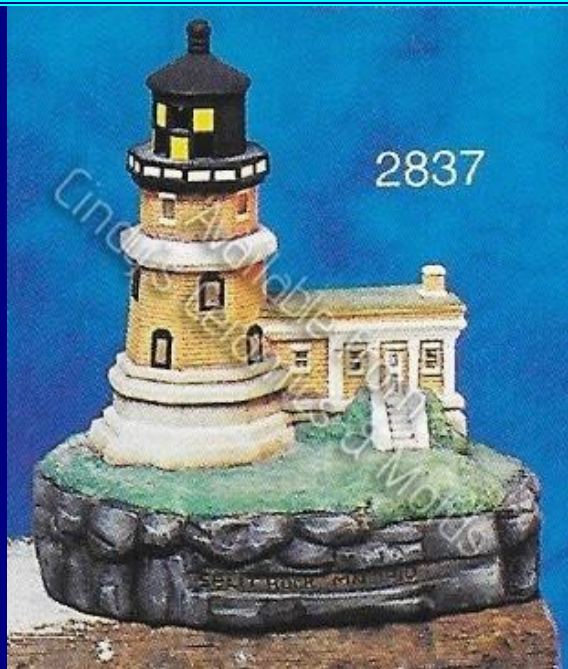

10 Tall

10.50

Cape Hatteras Lighthouse (Buxton, NC)
Base shown not Currently Available, will work with NM-2036
Base

S-2833

9.5 Tall

15.00

Cape Hatteras Light (Buxton, NC)

S-2834

6.5 Tall

15.00

North Head Light (Ilwaco, WA)

S-2835

7 Tall

15.00

Harbour Town Light (Hilton Head Island, SC)

S-2836

8.5 Tall

15.00

Ponce de León Inlet Lighthouse (Ponce Inlet, FL)

S-2837

6.5 Tall

15.00

Split Rock Lighthouse (Beaver Bay, MN)

S-2838