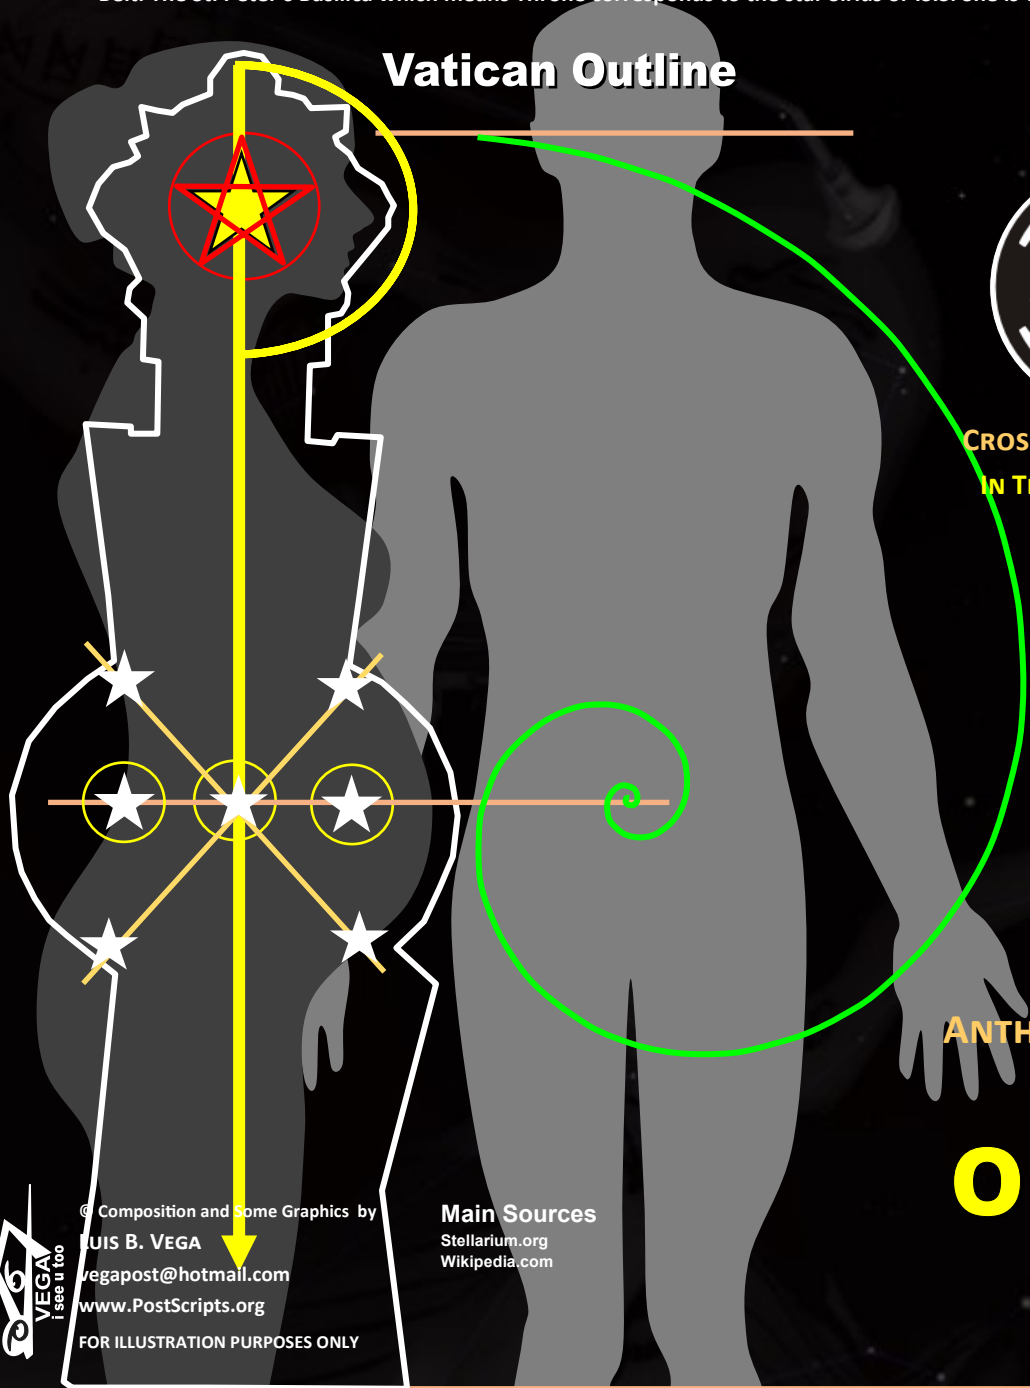

# MARTIUS VATICANUS

The purpose of this illustration is to show how the Vatican Basilica and Piazza complex in Rome approximates the constellations signs of Sirius and Orion. Both cosmic signs appear to fuse into the Chi Rho cross of Constantine. The Piazza Rome incorporates the alignment and ley-lines of Orion's Belt. The St. Peter's Basilica which means Throne corresponds to the star Sirius or ISIS. She is venerated as the Queen of Heaven by the continued succession of the Babylonian Religion of the 1st Mason, Nimrod after the Flood of Noah. It is evident what and who the Roman Catholic religion truly venerates and sets -up as enthroned in their main temple on Earth presently.

## Vatican Outline

CROSS OF CONSTANTINE  
IN THIS SIGN CONQUER

ANTHROPOMORPHIC  
PATTERN