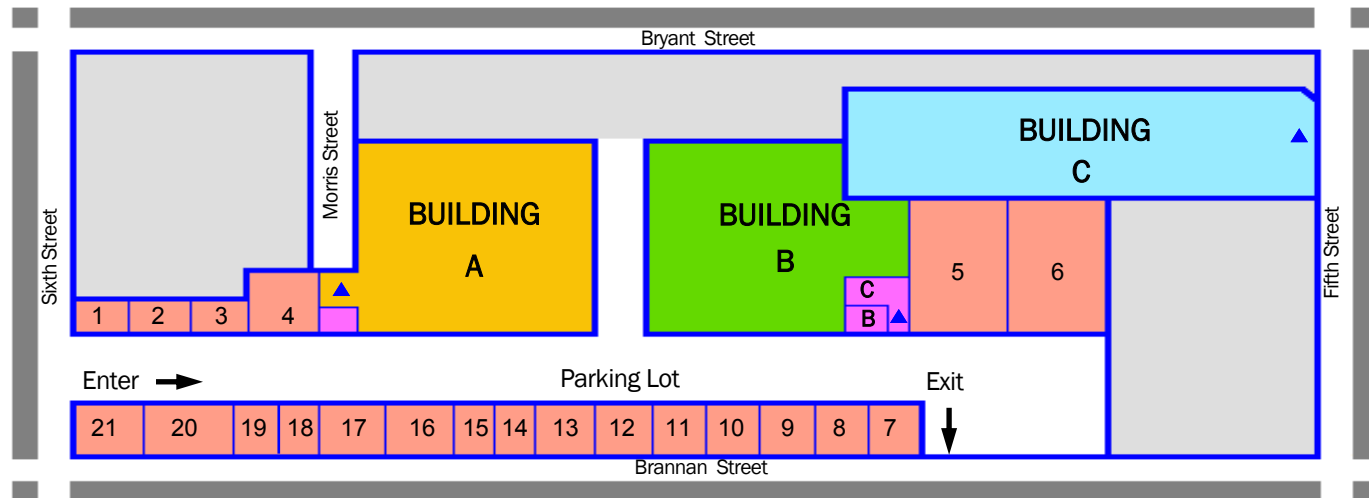

Stall #	Vendor	Phone #	Fax #	Address	Email	Product Codes
B	Building B - Badge Office <i>M-W-F: 6 a.m - Noon T-TH: 7 a.m - Noon</i>	(415) 392-7944 Ext. 3	(415) 392-1298	640 Brannan St.	badge@sfflowermart.com	Administrative Office
C	San Francisco Flower Mart, LLC	(415) 392-7944	(415) 392-1298	640 Brannan St.	info@sfflowermart.com	Administrative Office
1	In Water	(415) 921-3838		658 Brannan St.	info@inwaterflowers.com	Flower School
2	Delirio Flowers	(510) 485-1905 (866) 391-1994		656 Brannan St.	grvflowers@gmail.com	CF, CG, FS
3	Brookwood Nursery	(415) 777-0845	(510) 222-8865	652 Brannan St.	brookwoodnursery@gmail.com	BP, FS, P
4	Belnacia's Florist & Supplies	(415) 348-1777	(415) 348-1817	650 Brannan St.	belnaciasflorist@gmail.com	CF, CG, FS, P
5	Brannan St. Wholesale	(415) 986-7740	(415) 543-5454	634 Brannan St.	sales@brannanst.com	BP, CF, CG, P, S
6	Shibata Floral Co.	(415) 495-8611	(415) 495-5994 (415) 495-6142	620 Brannan St.	shibatafloral@gmail.com	D, S
7, 8	Mt. Eden Floral Co. (Supply)	(415) 348-2784	(415) 348-1547	660 Brannan St.	henryk@mteden.com	CF, CG, FS
9	Pacific Coast Evergreen	(415) 781-4274	(415) 777-1590	664 Brannan St.	al@pacificcoastevergreen.com	CG, S
10	Tropical California	(415) 982-2556		666 Brannan St.		CF, D, FS
11	Nuckton Company	(415) 982-4522	(415) 982-6618	668 Brannan St.		CF, CG
12	Floral Supply Syndicate	(415) 986-5443 (800) 347-1039	(415) 442-0386	670 Brannan St.	sanfrancisco@fss.com	FS, S
13	Santa Rosa Wholesale	(415) 778-2850 (650) 572-9110	(650) 572-0477	674 Brannan St.	tootsky@comcast.net	CF, CG, S
14 15	Grace Nursery Inc.	(415) 371-1228 (415) 710-1288		676 Brannan St.	floristbygrace@gmail.com	BP
16	J & N Wholesale Florist	(415) 357-1106	(415) 357-1106	680 Brannan St.		BP
17	Orchidholic	(650) 201-0943		686A Brannan St.	monroe0829@yahoo.com	BP, CF, FS
18	LC Wholesale & Floral Designs	(415) 541-7807		688A Brannan St.		BP, CF, CG, P
19	Mclellan Botanicals Taisuco	(415) 546-4049 (800) 467-2443	(415) 543-6836	688 Brannan St.	info@orchidexperts.com	BP, FS, P
20	Grace Nursery Inc.	(415) 371-1228 (415) 710-1288		690 Brannan St.	floristbygrace@gmail.com	BP
21	Flower Market Café	(415) 495-7162	(415) 495-1944	698 Brannan St.	markrb2002@yahoo.com	Restaurant