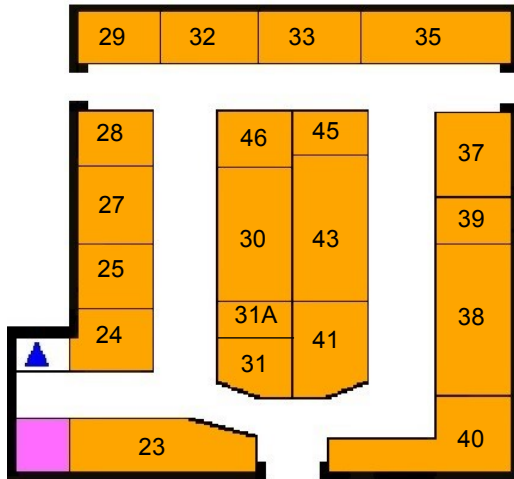

Building A

Stall #	Vendor	Phone #	Fax #	Product Codes
38 41	Architect. Precast GRC apgrclusa@yahoo.com	(415) 278-9688 (415) 278-9228		FS, BP
25	Grace Nursery Inc. floristbygrace@gmail.com	(415) 371-1228 (415) 710-1288		BP
32	Gemignani Nursery	(415) 974-6659 (510) 537-1376	(510) 886-1282	CF, CG
37	J & J Nurseries	(415) 618-0575		CF, CG
43	J.P. Evergreens	(415) 602-2567		CG
28 46	J.T. Evergreens	(707) 477-4178		CF, CG
29	Nancy Liu Chin Desings weddings@nancyliuchin.com	(415) 757-0309	(415) 806-6548	CF
31 33 40	North Bay Farm Northbaywholesale@gmail.com	(415) 543-3988		CF, CG
24 31A	Ortiz Wholesale Flowers	(415) 724-4967		CF, CG
27	Palomino Wholesale	(415) 882-7172 (415) 244-3101	(415) 882-7172	CF, CG
23	Piazza Wholesale LLC joel@eflowerwholesale.com	(415) 974-6123 (510) 836-2200	(415) 974-6152 (510) 836-3430	BP, CF, CG, FS, P
35 45	Repetto Nursery hmbrepettos@aol.net	(415) 543-2529 (650) 726-6414	(650) 726-2948	CF, CG, G
30	Soma Flowers SoMaFlowers@gmail.com	(415) 369-9099	(415) 369-9191	CF, CG
39	Sunshine Flowers Int'l glosunshine@gmail.com	(415) 513-5614		CF, CG