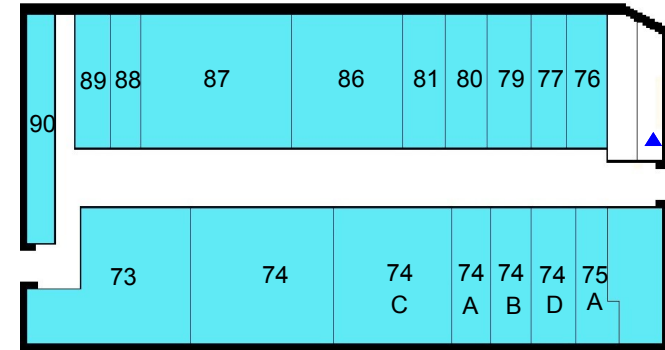

Building C

Stall #	Vendor	Phone #	Fax #	Product Codes
76	Americana Flower jongomez@aol.com	(415) 543-2004	(415) 543-2005	CF, CG
73	Brannan St. Wholesale sales@brannanst.com	(415) 986-7740	(415) 543-5454	BP, CF, CG, P, S
80	Chak Nursery	(415) 777-0183	(415) 777-0179	CF, CG
74C	Delano Nursery john@delanonursery.com	(415) 541-0881	(650) 757-1466	BP, P
74B	Figone Nursery louiembt@aol.com	(415) 543-1711 (415) 297-0374 (650) 726-5833	(650) 726-6912	CF, CG, G
90	Garcia Greens garciagreens@gmail.com	(415) 866-7004		CF, CG
89	Green Valley Growers gmvalgrow@aol.com	(707) 823-5583	(707) 823-5583	CF, CG, R, G
74D	Miguel Flowers miguelflowersf@gmail.com	(415) 722-0470		CF, CG
86	Neve Brothers roses@nevebros.com	(415) 495-6195 (707) 778-2326	(415) 974-1132 (707) 778-3797	CF, CG, G
81	Oku Nursery Okuneflowers@gmail.com	(415) 371-1495 (650) 879-0288	(415) 371-1495 (650) 879-9012	CF, CG, G
79 74A	Pin Nursery	(415) 541-7782 (408) 427-6386		BP, G, P
75A	Rafa Wholesale rramirez1021@yahoo.com	(650) 303-9363		CF, CG,
77	Santa Clarita Flowers	(831) 676-7607		CF, CG
74	Shibata Floral Co. shibatafloral@gmail.com	(415) 495-8611	(415) 495-6142 (415) 495-5994	BP, FS, S
87	Torchio Nursery sales@torchionursery.com	(415) 543-8035 (831) 426-7157	(415) 543-8639 (831) 466-0712	BP, CF, CG, P, S
88	Pacific Coast Evergreen al@pacificcoastevergreen.com	(415) 781-4274		CG, S