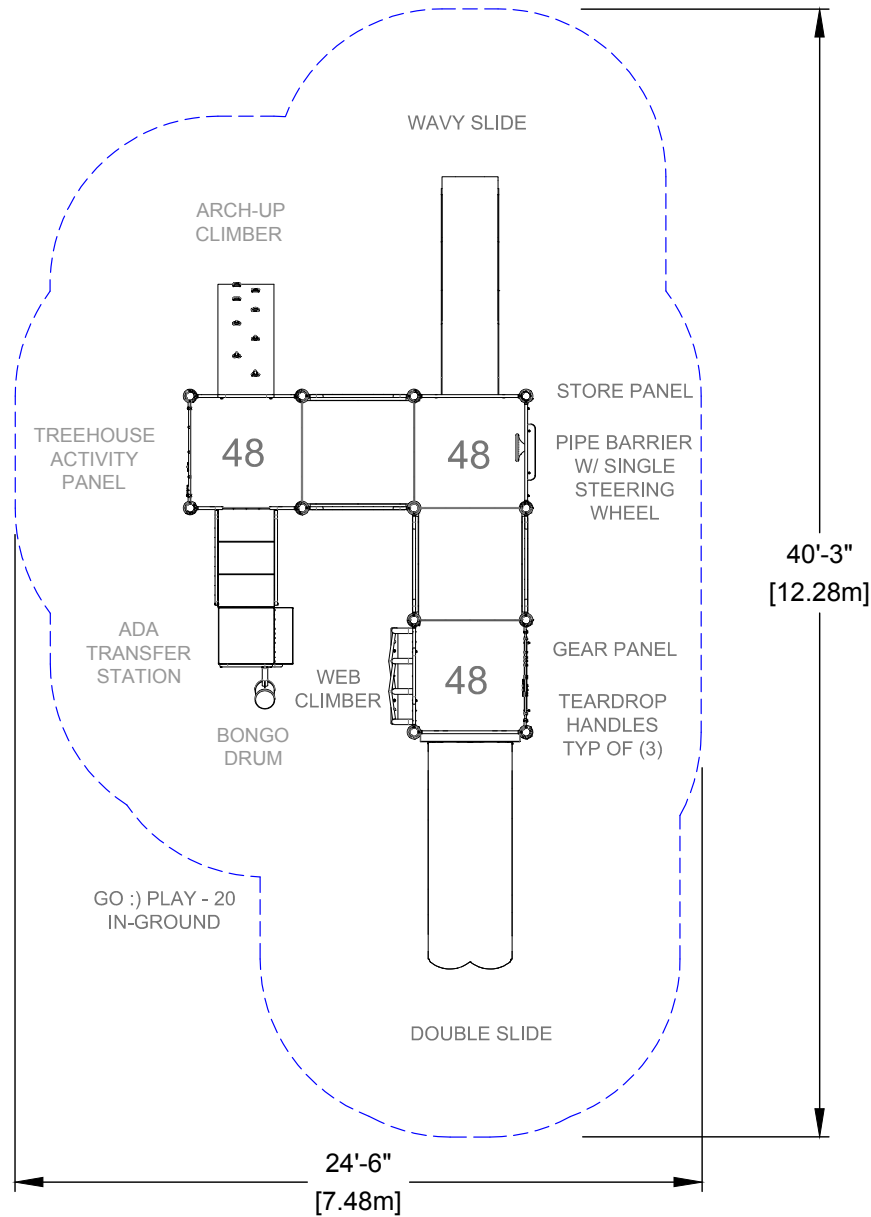

GO PLAY :) SYSTEM 20 – SIENNA

PROJECT GP 20

GO PLAY :) SYSTEM 20

DATE 07/08/2015
PROJECT GP 20
REVISION -
DESIGNER Xccent

MIN. "FALL ZONE"
 24'6" x 40'3"

MAX. FALL HEIGHT
 48"

AGES 2-12

	total	req'd
ELEVATED COMPONENTS	7	-
ACCESSIBLE ELEVATED COMPONENTS	7	4
GROUND LEVEL EVENTS	6	2
DIFFERENT TYPES of GROUND EVENTS	4	2
APPROX. SQ FT	N/A	
APPROX. PERIM	N/A	