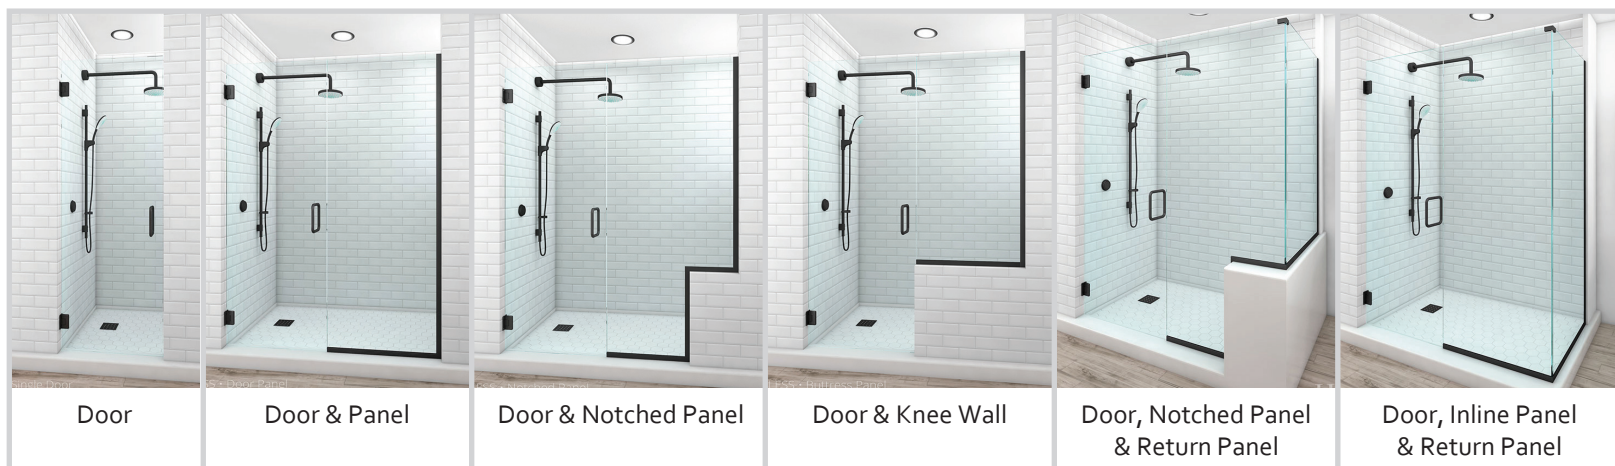

Grid Showers | Custom Frameless & Slider Enclosures

Once a design trend, mullioned shower doors have proven themselves to be a modern classic. Adding mullins or grids to a frameless shower or sliding doors provides a touch of flare in custom shower design. Fully custom grid lines are designed for your shower's unique configuration. Virtually limitless in size and layout, creating your sanctuary space means looking at your bathroom through a new lens. Mullioned frameless showers & sliders fit beautifully into new construction projects, but are equally at home in bathroom renovations.

Product Details

- Custom width sizes; virtually no limitations
- Custom height based on curb height & shower head location
- Glass thickness: 3/8"
- Grids are cut & surface applied at glass installation
- Compatible with glass surface protectant (Shower Guard)
- Virtually limitless designs & configurations
- Wide selection of hardware styles and finishes
 - Shown on next page

Configurations - Frameless & Sliders (can vary depending on shower layout)

Door

Door & Panel

Door & Notched Panel

Door & Knee Wall

Door, Notched Panel
& Return Panel

Door, Inline Panel
& Return Panel

Glass Options