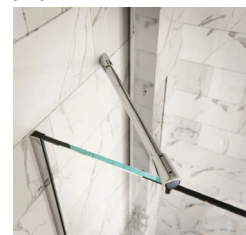

Grid Showers | Custom Frameless & Slider Enclosures

Once a design trend, mullioned shower doors have proven themselves to be a modern classic. Adding mullins or grids to a frameless shower or sliding doors provides a touch of flare in custom shower design. Fully custom grid lines are designed for your shower's unique configuration. Virtually limitless in size and layout, creating your sanctuary space means looking at your bathroom through a new lens. Mullioned frameless showers & sliders fit beautifully into new construction projects, but are equally at home in bathroom renovations.

Product Details

- Custom width sizes; virtually no limitations
- Custom height based on curb height & shower head location
- Glass thickness: 3/8"
- Grids are cut & surface applied at glass installation
- Compatible with glass surface protectant (Shower Guard)
- Virtually limitless designs & configurations
- Wide selection of hardware styles and finishes
 - Shown on next page

Configurations - Frameless & Sliders (can vary depending on shower layout)

Door

Door & Panel

Door & Notched Panel

Door & Knee Wall

Door, Notched Panel
& Return Panel

Door, Inline Panel
& Return Panel

Glass Options

Flair

Traditional

Hardware | *Robe Hooks*

Over Glass

Thru-Glass

Support Bars | Hardware

90° to Wall

45° to Wall