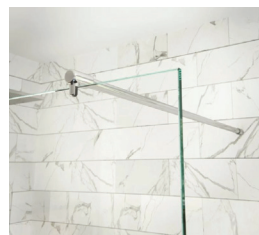

Grid Showers | Custom Frameless & Slider Enclosures

Once a design trend, mullioned shower doors have proven themselves to be a modern classic. Adding mullins or grids to a frameless shower or sliding doors provides a touch of flare in custom shower design. Fully custom grid lines are designed for your shower's unique configuration. Virtually limitless in size and layout, creating your sanctuary space means looking at your bathroom through a new lens. Mullioned frameless showers & sliders fit beautifully into new construction projects, but are equally at home in bathroom renovations.

Configurations - Frameless & Sliders (can vary depending on shower layout)

Door

Door & Panel

Door & Notched Panel

Door & Knee Wall

Door, Notched Panel
& Return Panel

Door, Inline Panel
& Return Panel

Glass Options

Flair

Traditional

Hardware | *Robe Hooks*

Over Glass

Thru-Glass

Support Bars | Hardware

90° to Wall

45° to Wall