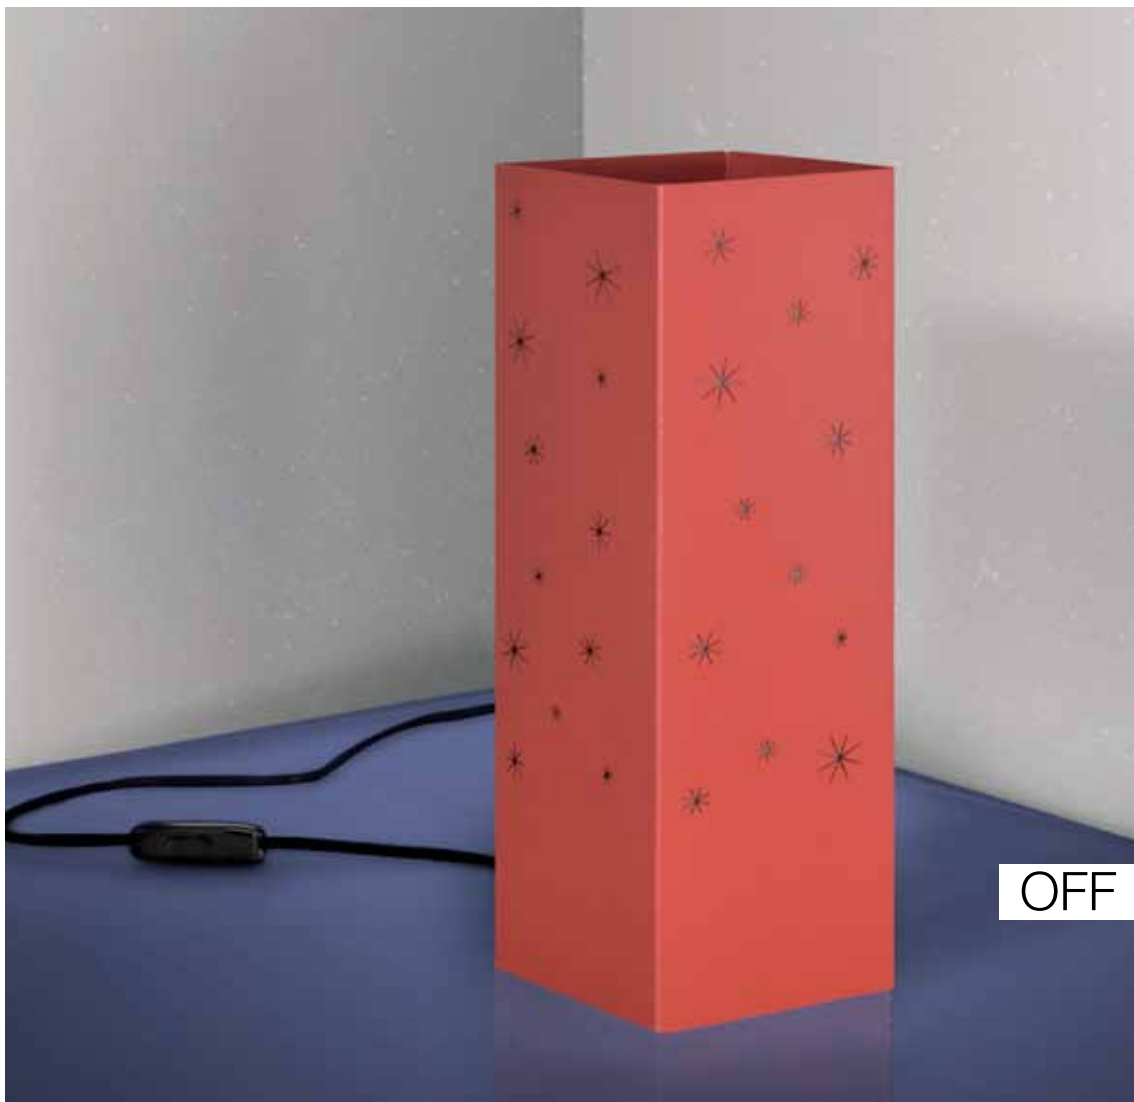

CHRISTMAS COLLECTION

MADE IN ITALY

SNOWMAN

Material:
ivory cardboard

Processing:
laser cutting + printing

Size:
W11cm x D11cm x H32cm W4,33 x D4,33 x H12,60 in

038_CR

OFF

ON

RENNE

Material:
ivory cardboard

Processing:
laser cutting + printing

Size:
W11cm x D11cm x H32cm W4,33 x D4,33 x H12,60 in

044_CR

STARS

Material:
ivory cardboard

Size:
W11cm x D11cm x H32cm W4,33 x D4,33 x H12,60 in

666_XMA

OFF

ON

CHRISTMAS NIGHT

Material:
ivory cardboard

Processing:
laser cutting + printing

Size:
W11cm x D11cm x H32cm W4,33 x D4,33 x H12,60 in