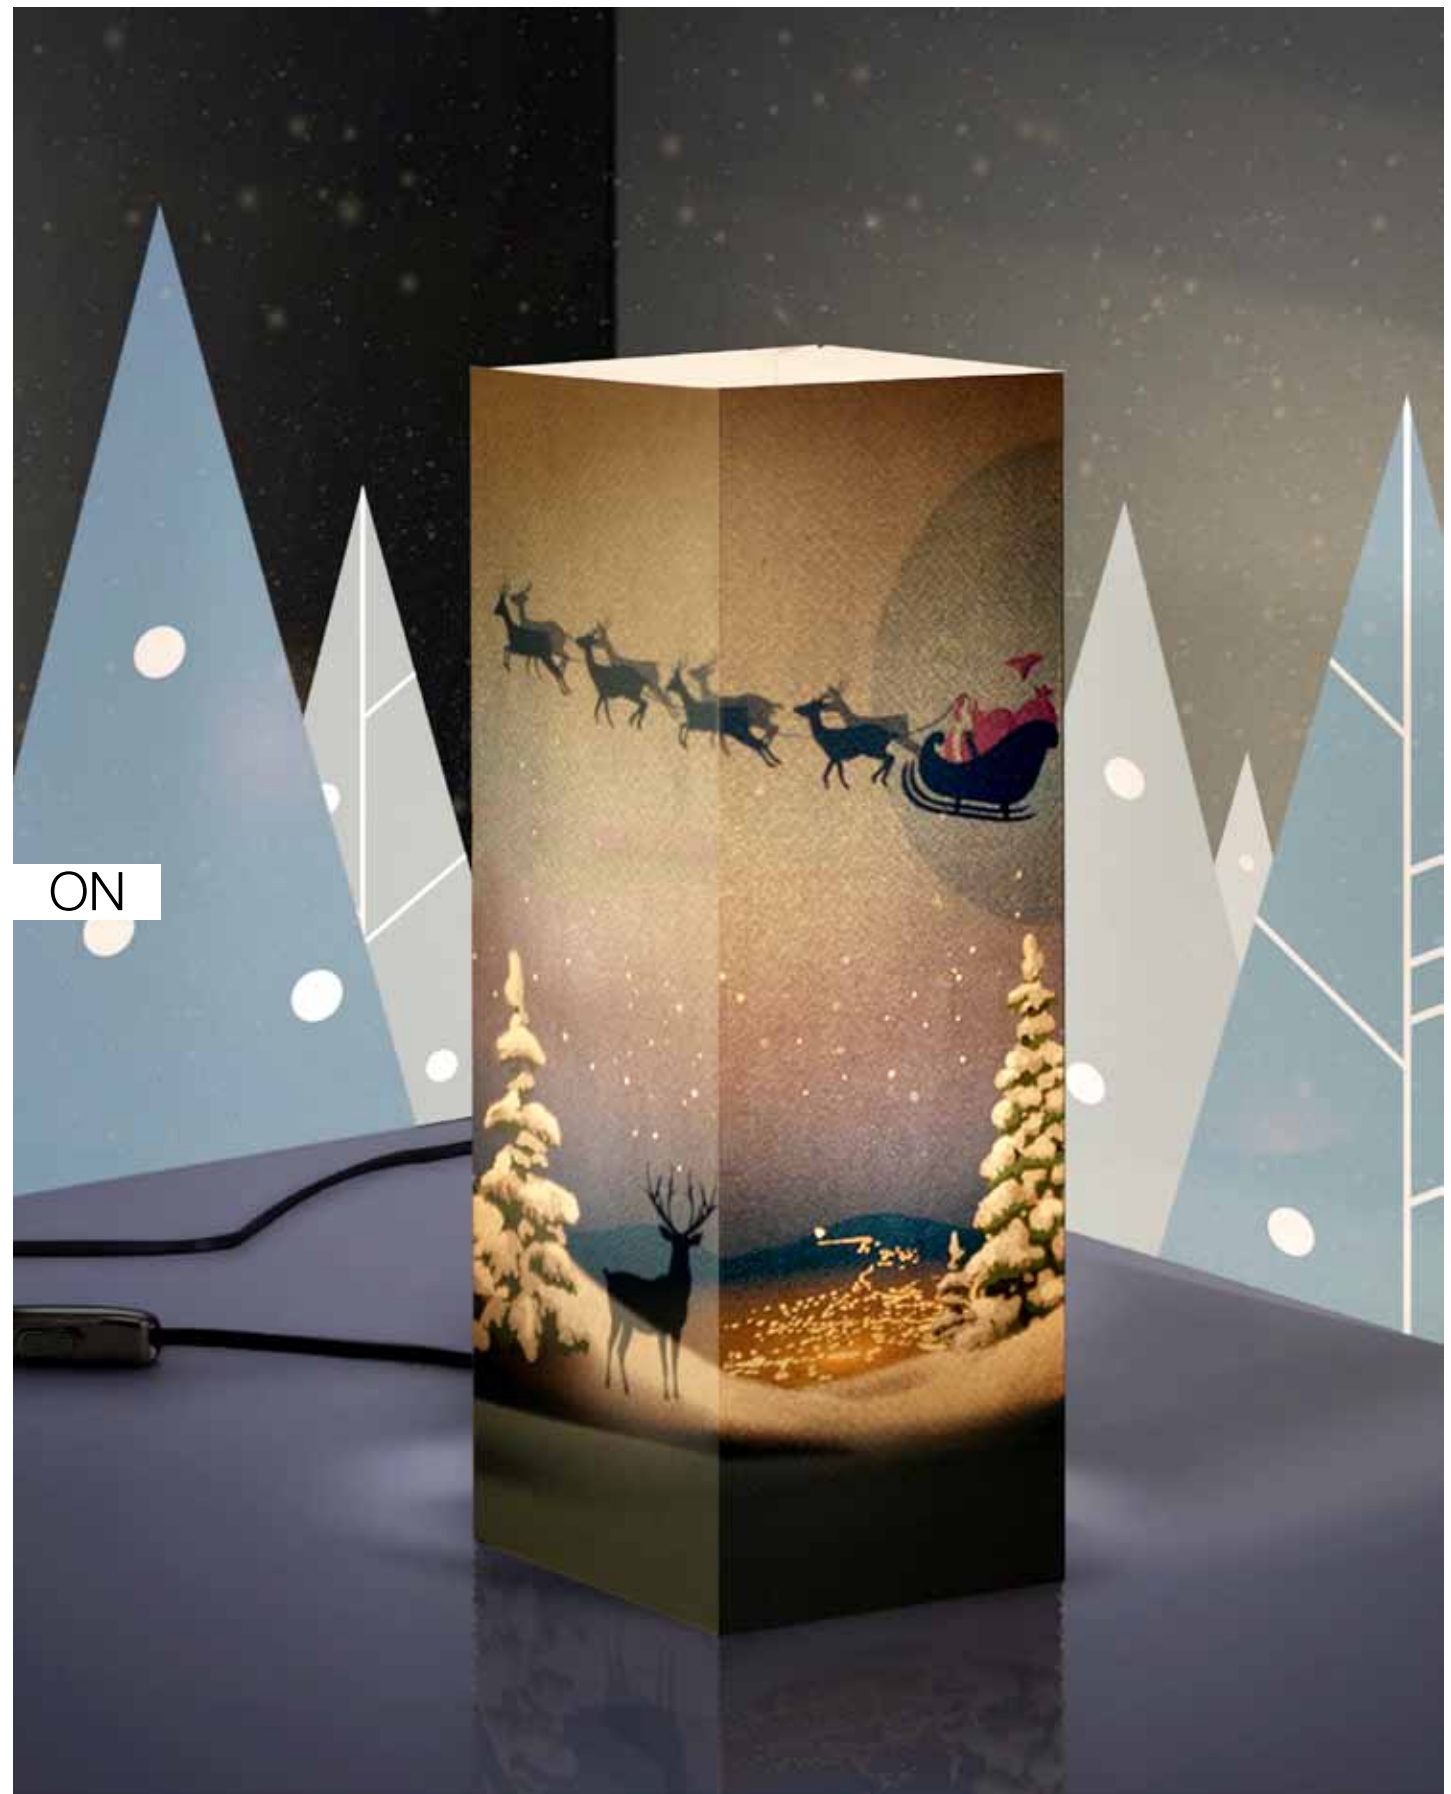

CHRISTMAS COLLECTION

MADE IN ITALY

SNOWMAN

Material:
ivory cardboard

Processing:
laser cutting + printing

Size:
W11cm x D11cm x H32cm W4,33 x D4,33 x H12,60 in

038_CR

OFF

ON

RENNE

Material:
ivory cardboard

Processing:
laser cutting + printing

Size:
W11cm x D11cm x H32cm W4,33 x D4,33 x H12,60 in

044_CR

STARS

Material:
ivory cardboard

Processing:
laser cutting + printing

Size:
W11cm x D11cm x H32cm W4,33 x D4,33 x H12,60 in

014_XMS

OFF

ON

CHRISTMAS FACTORY

Material:
ivory cardboard

Processing:
laser cutting + printing

Size:
W11cm x D11cm x H32cm W4,33 x D4,33 x H12,60 in

666_XMA

OFF

ON

CHRISTMAS NIGHT

Material:
ivory cardboard

Processing:
laser cutting + printing

Size:
W11cm x D11cm x H32cm W4,33 x D4,33 x H12,60 in