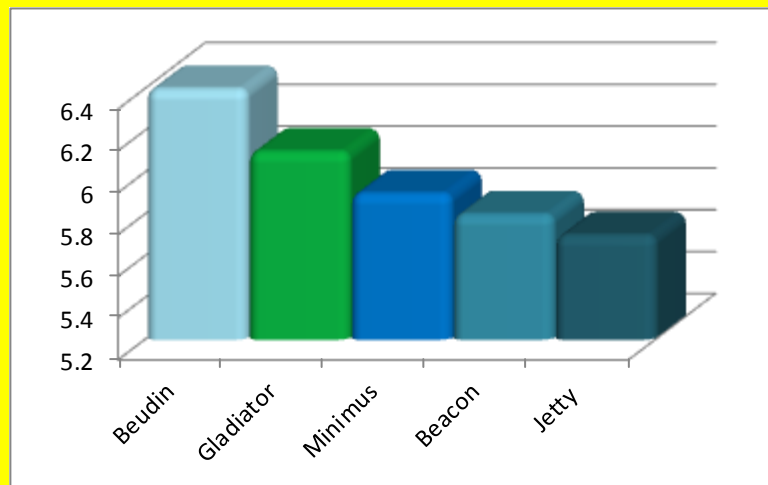

NTEP Turfgrass quality rating of hard fescue and sheep fescue cultivars grown in locations performance index (LPI) group 2. 2015 Data. Top variety Beudin (6.4) Bottom variety Quatro (5.4) LSD= 0.8 Turfgrass quality ratings 1-9; 9= Ideal Turf