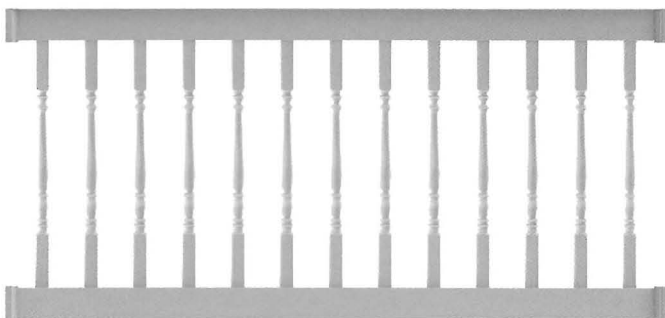

1½" TURNED BALUSTER RAIL KITS – 36" HEIGHT – DECK TOP

DESCRIPTION	WHITE	EARTH	SAHARA
4' x 36" H – Level Rail Kit	73019528	73019522	73019525
5' x 36" H – Level Rail Kit	73019552	73019546	73019549
6' x 36" H – Level Rail Kit	73019585	73019570	73019573
8' x 36" H – Level Rail Kit	73019634	73019619	73019622
10' x 36" H – Level Rail Kit	73019508	73019503	73019506
6' x 36" H – 28°–38° Stair Rail Kit	73019582	73019576	73019579
8' x 36" H – 28°–38° Stair Rail Kit	73019631	73019625	73019628

¾" ROUND ALUMINUM BALUSTER RAIL KITS – 36" HEIGHT – DECK TOP

DESCRIPTION	WHITE	EARTH	SAHARA
4' x 36" H – Level Rail Kit	73019526	73019520	73019523
5' x 36" H – Level Rail Kit	73019550	73019544	73019547
6' x 36" H – Level Rail Kit	73019583	73019568	73019571
8' x 36" H – Level Rail Kit	73019632	73019617	73019620
10' x 36" H – Level Rail Kit	73019507	73019501	73019504
6' x 36" H – 28°–38° Stair Rail Kit	73019580	73019574	73019577
8' x 36" H – 28°–38° Stair Rail Kit	73019629	73019623	73019626