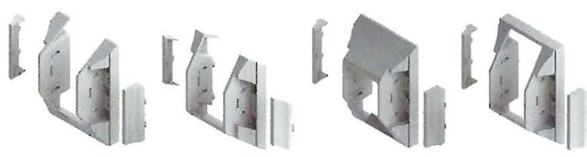

POST MOUNTING KIT (REQUIRED FOR PORCH POSTS)

DESCRIPTION	4"	5"
Standard Base Kit	73018005	73018006
Wind Uplift Base Kit	73018089	73018090

Finyl Line Accessories

T-Top Level Brackets

Deck Top Level Brackets

Round Column Adapter

T-Top Stair Brackets

Deck Top Stair Brackets

22.5° Adapter

T-Top Angle Brackets

Deck Top Angle Brackets

45° Adapter

STRUCTURAL POSTS

Flush Mount Post

Thru Mount Post

Square Porch Post

Turned Porch Post

Post Sleeve

Aluminum Structural Column

Post Base

Standard Base Kit