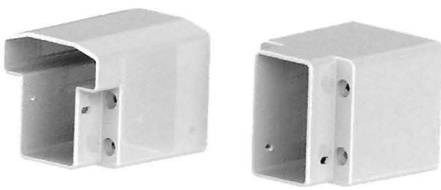

Round Column Adapter

T-Top Stair Brackets

Deck Top Stair Brackets

22.5° Adapter

T-Top Angle Brackets

Deck Top Angle Brackets

45° Adapter

STRUCTURAL POSTS

Flush Mount Post

Thru Mount Post

Square Porch Post

Turned Porch Post

Post Sleeve

Aluminum Structural Column

Post Base

Standard Base Kit