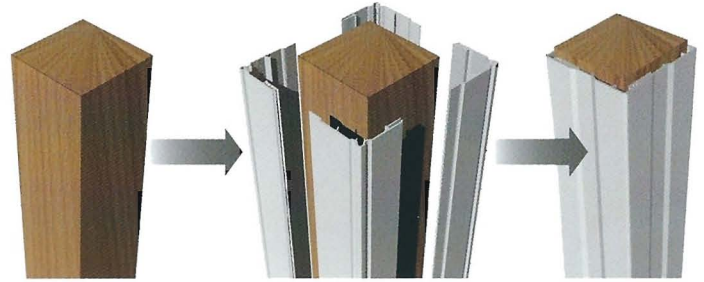

Post Wraps are covered by US patent number D521,656S.

Post Wrap – Flat