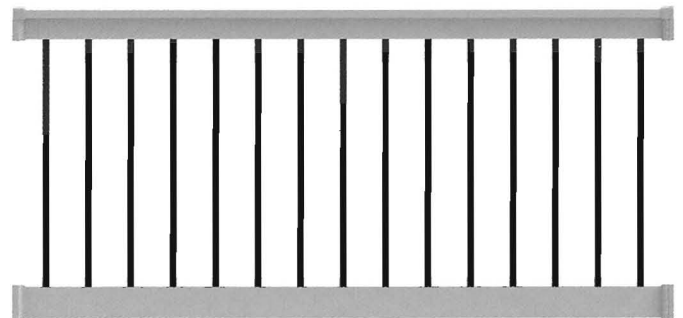

1½" TURNED BALUSTER RAIL KITS – 36" HEIGHT – T-TOP

DESCRIPTION	WHITE	EARTH	SAHARA
4' x 36" H – Level Rail Kit	73019537	73019531	73019534
5' x 36" H – Level Rail Kit	73019561	73019555	73019558
6' x 36" H – Level Rail Kit	73019604	73019588	73019591
8' x 36" H – Level Rail Kit	73019653	73019637	73019640
10' x 36" H – Level Rail Kit	73019519	73019511	73019614
6' x 36" H – 28°–38° Stair Rail Kit	73019601	73019594	73019597
8' x 36" H – 28°–38° Stair Rail Kit	73019650	73019643	73019646

¾" ROUND ALUMINUM BALUSTER RAIL KITS – 36" HEIGHT – T-TOP

DESCRIPTION	WHITE	EARTH	SAHARA
4' x 36" H – Level Rail Kit	73019535	73019529	73019532
5' x 36" H – Level Rail Kit	73019559	73019553	73019556
6' x 36" H – Level Rail Kit	73019602	73019586	73019589
8' x 36" H – Level Rail Kit	73019651	73019635	73019638
10' x 36" H – Level Rail Kit	73019516	73019509	73019512
6' x 36" H – 28°–38° Stair Rail Kit	73019598	73019592	73019595
8' x 36" H – 28°–38° Stair Rail Kit	73019647	73019641	73019644