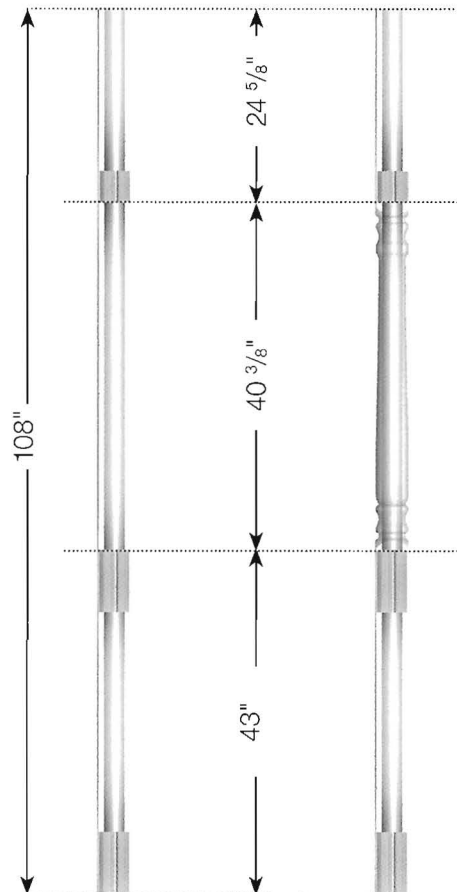

Square Porch Post

Turned Porch Post