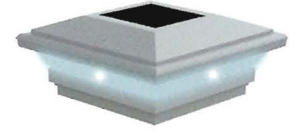

Square Post Sleeve

Post Wraps are covered by US patent number D521,656S.

Post Wrap – Flat

Elite Post Cap

New England Post Cap

Contemporary Post Cap

Contemporary Solar Post Cap

Contemporary LED Post Cap (0.80W)