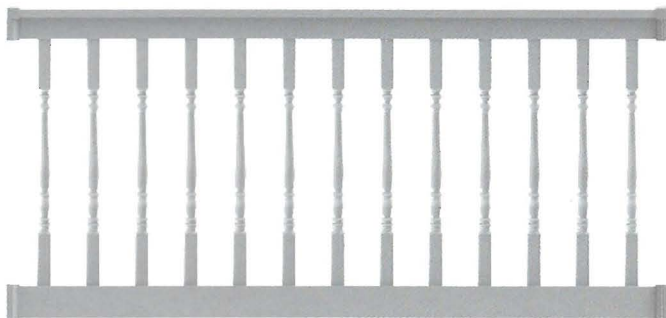

1½" TURNED BALUSTER RAIL KITS – 36" HEIGHT – T-TOP

DESCRIPTION	WHITE	EARTH	SAHARA
4' x 36" H – Level Rail Kit	73019537	73019531	73019534
5' x 36" H – Level Rail Kit	73019561	73019555	73019558
6' x 36" H – Level Rail Kit	73019604	73019588	73019591
8' x 36" H – Level Rail Kit	73019653	73019637	73019640
10' x 36" H – Level Rail Kit	73019519	73019511	73019614
6' x 36" H – 28°–38° Stair Rail Kit	73019601	73019594	73019597
8' x 36" H – 28°–38° Stair Rail Kit	73019650	73019643	73019646

¾" ROUND ALUMINUM BALUSTER RAIL KITS – 36" HEIGHT – T-TOP

DESCRIPTION	WHITE	EARTH	SAHARA
4' x 36" H – Level Rail Kit	73019535	73019529	73019532
5' x 36" H – Level Rail Kit	73019559	73019553	73019556
6' x 36" H – Level Rail Kit	73019602	73019586	73019589
8' x 36" H – Level Rail Kit	73019651	73019635	73019638
10' x 36" H – Level Rail Kit	73019516	73019509	73019512
6' x 36" H – 28°–38° Stair Rail Kit	73019598	73019592	73019595
8' x 36" H – 28°–38° Stair Rail Kit	73019647	73019641	73019644