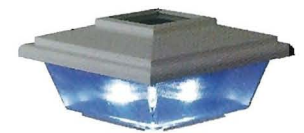

Kindle Solar Light Post Cap