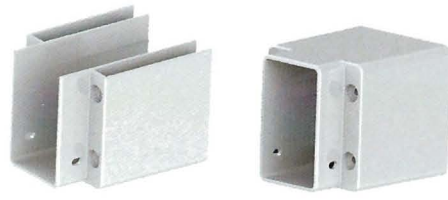

Round Column Adapter

T-Top Stair Brackets

Deck Top Stair Brackets

22.5° Adapter

T-Top Angle Brackets

Deck Top Angle Brackets

45° Adapter

STRUCTURAL POSTS

Flush Mount Post

Thru Mount Post

Square Porch Post

Turned Porch Post

Post Sleeve

Aluminum Structural Column

Post Base

Standard Base Kit