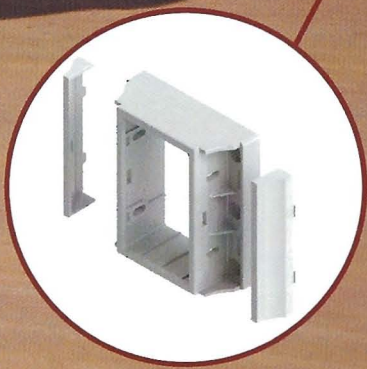

Color swatches are printed representations of actual color; please see your Finyl Line™ dealer for actual color samples.