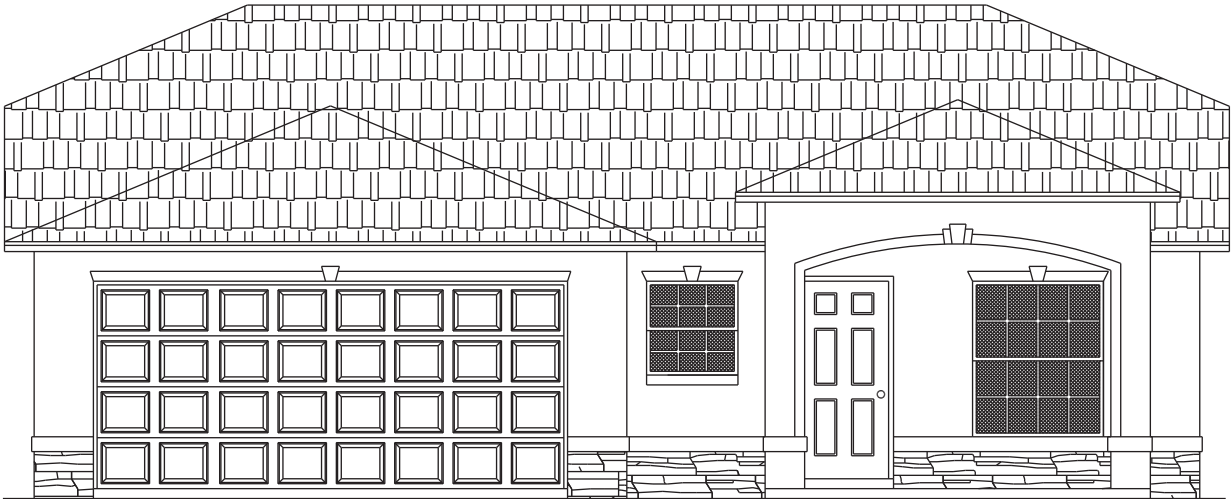

Buttonwood Model 1421

SUMMERGLEN

THE ARBORS COTTAGE SERIES

Model 1421

Living Area	1421
Garage	468
Covered Porch	78

TOTAL 1967

Prices, materials and specifications may vary by community and location and are subject to change without notice due to continued product improvements. All dimensions are approximate. © Copyright 2009 by Florida Leisure Communities. Any duplication, reproduction or use is prohibited.