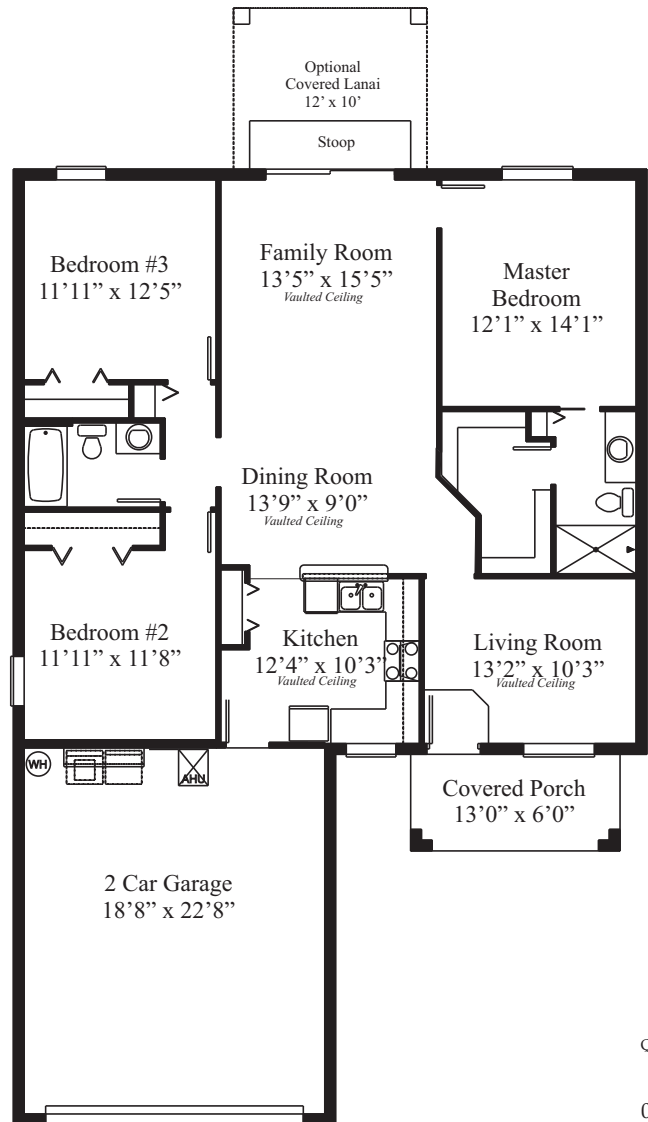

Buttonwood Model 1421

SUMMERGLEN

THE ARBORS COTTAGE SERIES

Model 1421

Living Area	1421
Garage	468
Covered Porch	78

TOTAL 1967

Prices, materials and specifications may vary by community and location and are subject to change without notice due to continued product improvements. All dimensions are approximate. © Copyright 2009 by Florida Leisure Communities. Any duplication, reproduction or use is prohibited.