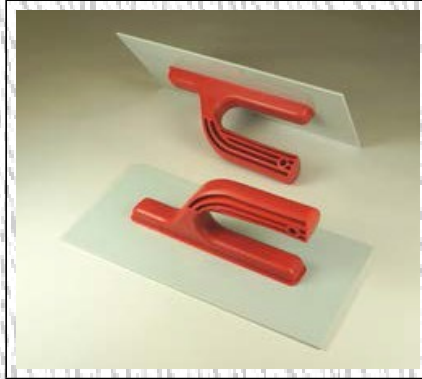

Plastic Trowels

- 5" x 11" Plastic Trowel
- Available in Gray or Tan
- .110" thick blade
- Unique red handle grip
- Personalized engraving available

ITEM	COLOR	SIZE	QTY/BOX	BOXES/PALLET
RTR0511PT	Tan	5" x 11"	60	16
RTR0511PG	Gray	5" x 11"	60	16