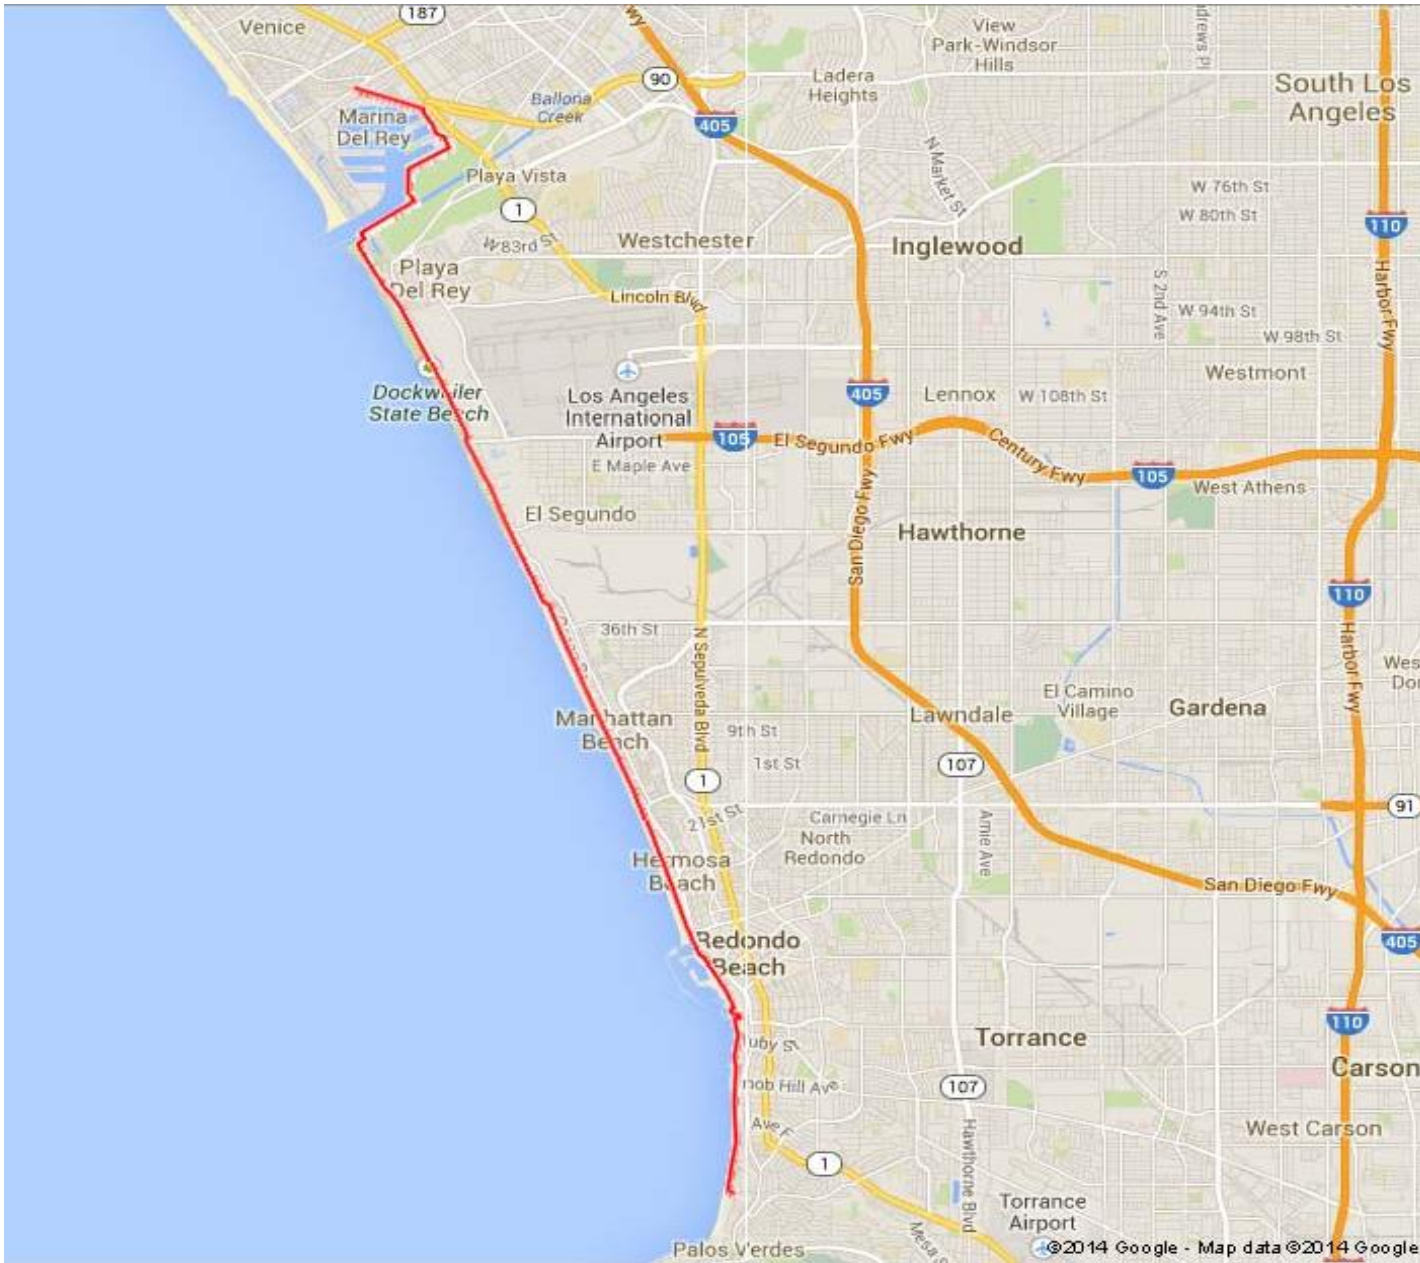

South Bay

Ride a great biketrail between the yachts in Marina Del Rey and the beaches of Manhattan, Hermosa & Redondo.

Photos

Detail Map

Ride-A-Long

LA Times

Dockweiler

Bike Trail

South Bay