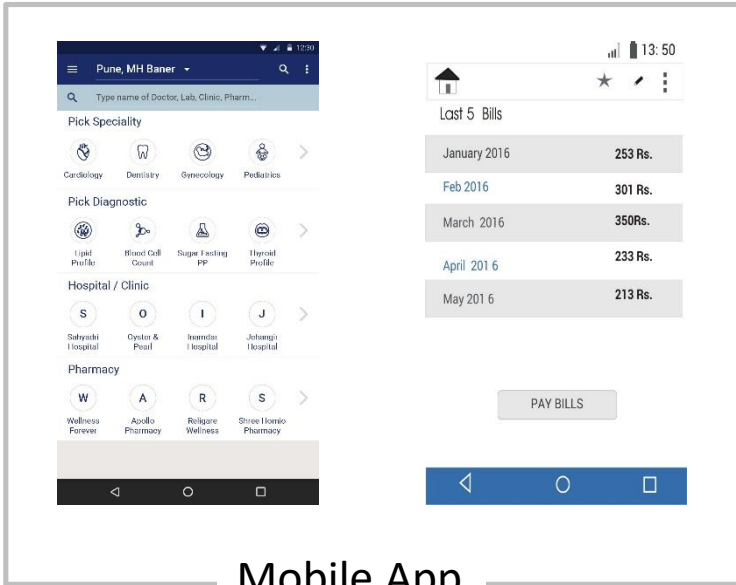

Interactive Kiosks

Testing an measuring equipment

Cabin simulation
For training centre

Jig/ fixture design

Electrical fixture

Graphical UI

Mobile App

Product graphics/ controls

Catalogue/ Brochure/ Exhibition