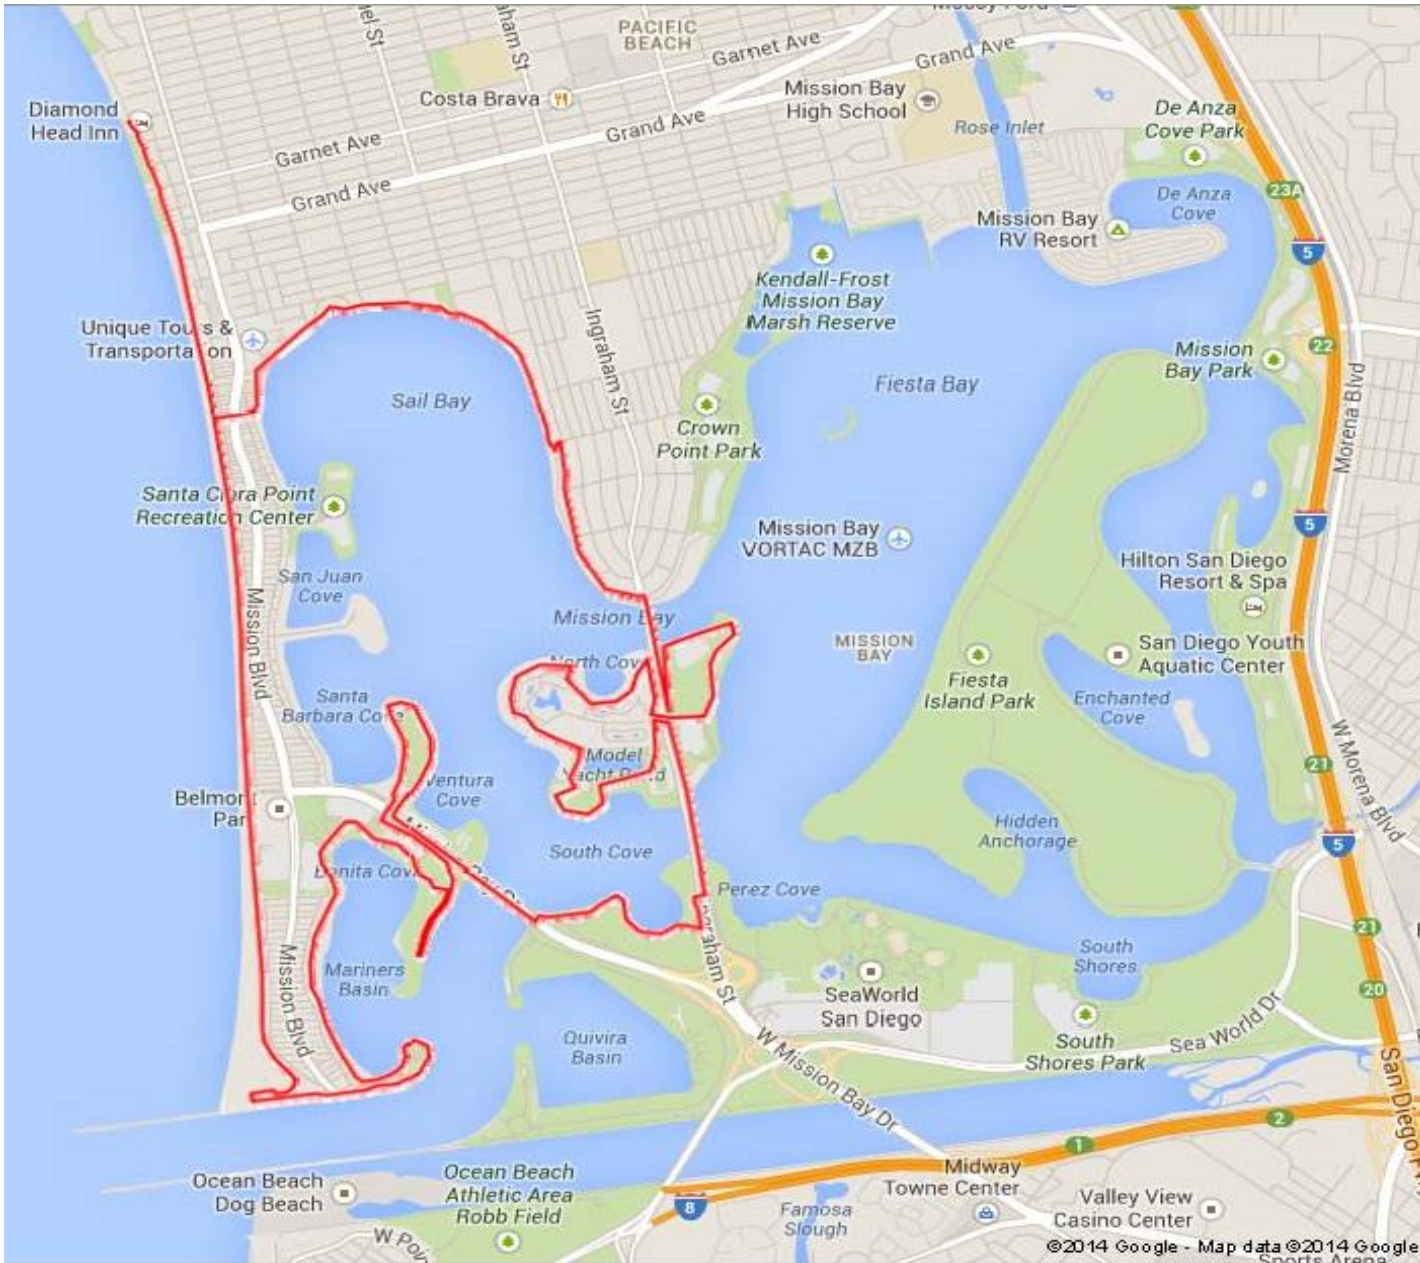

Mission Bay

Ride around Mission Bay and Park. Also has stops in Mission Beach and at the Pacific Beach Pier.

Photos

Detail Map

Ride-A-Long

S.D. Coast

Directions

Mission Bay