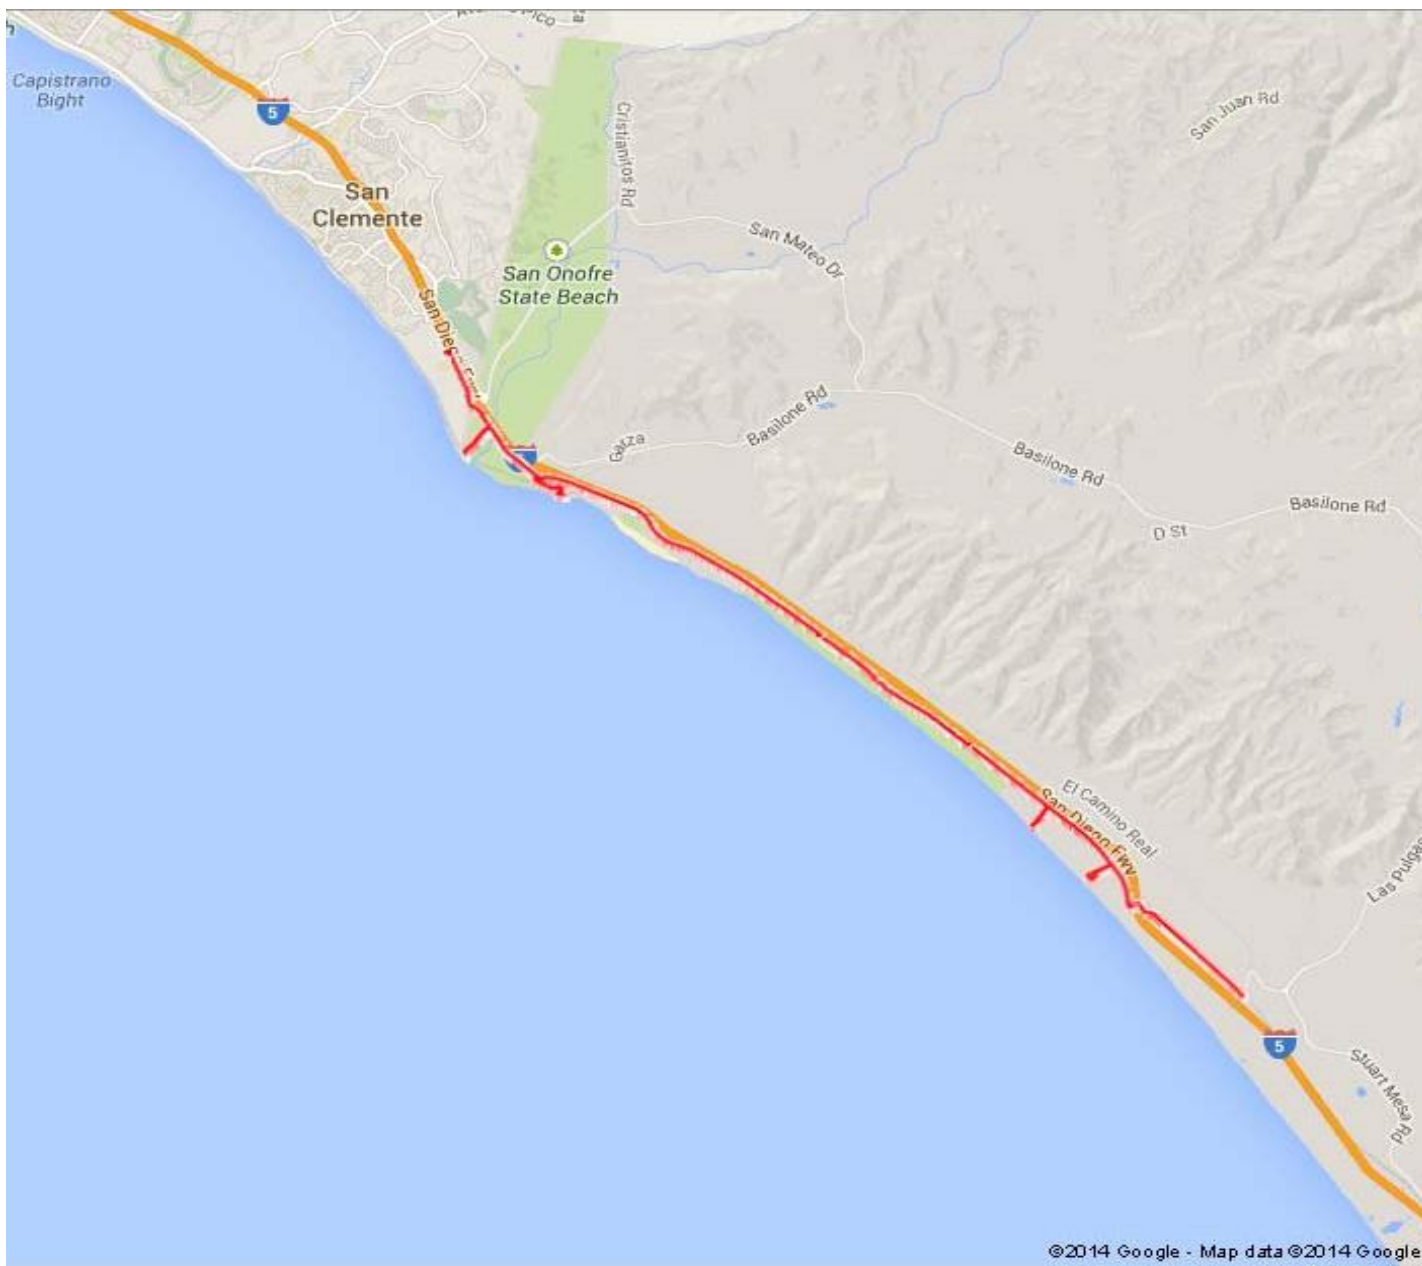

San Onofre

This is a scenic ride on the bluffs of the San Onofre campground with Camp Pendleton on the inland side.

Photos

Detail Map

Ride-A-Long

San Onofre

San Onofre