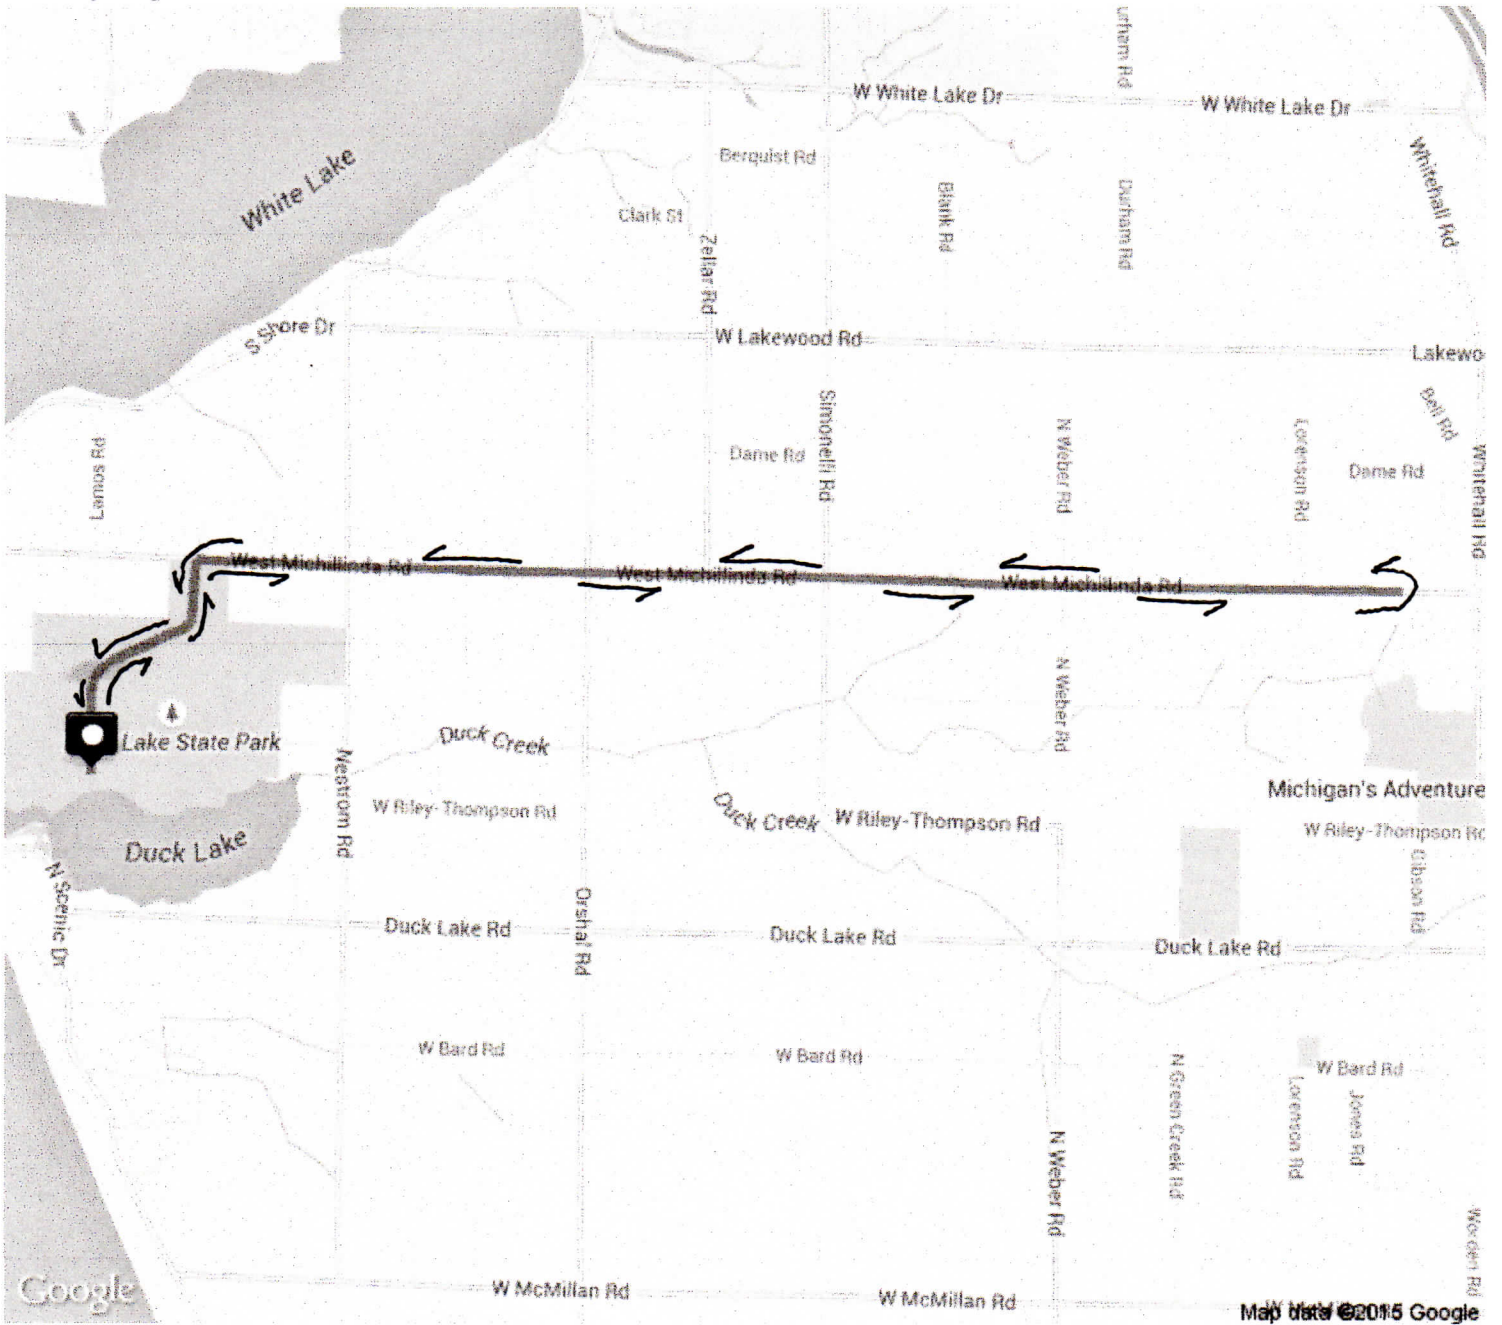

# Duck Lake Bike Course Option

Distance: 12.4 mi

Elevation: 224.44 ft (Max: 693.31 ft)

mapmyrun

Google

Map data © 2015 Google