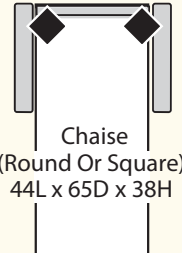

ALEXANDRIA

2 Seat Sofa
(Also available as Queen Sleeper)
84L x 37D x 38H

3 Seat Sofa
(Also available as Queen Sleeper)
84L x 37D x 38H

2 Seat Grande Sofa
94L x 41D x 38H

3 Seat Grande Sofa
94L x 41D x 38H

Townhouse Sofa
(Also available as Full Sleeper)
76L x 37D x 38H

Loveseat
(Also available as Twin Sleeper)
61L x 37D x 38H

Chair 1/2
(Also available as Twin Sleeper)
56L x 37D x 38H

Chair
37L x 37D x 38H

Chaise
(Round Or Square)
44L x 65D x 38H

3 Seat LSF Sofa
(Also available as Queen Sleeper)
77L x 37D x 38H

3 Seat RSF Sofa
(Also available as Queen Sleeper)
77L x 37D x 38H

2 Seat LSF Loveseat
(Also available as Twin Sleeper)
54L x 37D x 38H

2 Seat RSF Loveseat
(Also available as Twin Sleeper)
54L x 37D x 38H

LSF Chair
31L x 37D x 38H

RSF Chair
31L x 37D x 38H

LSF Chaise
37L x 65D x 38H

RSF Chaise
37L x 65D x 38H

Hexagon Wedge
67L x 45D x 38H

Corner Wedge
37L x 37D x 38H

****The Following Armless Pieces Are Available Inside a Sectional ONLY:**
Armless Sofa: 70L
Armless Loveseat: 47L
Armless Chair: 24L