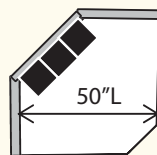

3 Seat LSF Sofa
(Also available as Queen Sleeper)
77L x 37D x 38H

3 Seat RSF Sofa
(Also available as Queen Sleeper)
77L x 37D x 38H

2 Seat LSF Loveseat
(Also available as Twin Sleeper)
54L x 37D x 38H

2 Seat RSF Loveseat
(Also available as Twin Sleeper)
54L x 37D x 38H

LSF Chair
31L x 37D x 38H

RSF Chair
31L x 37D x 38H

LSF Chaise
37L x 65D x 38H

RSF Chaise
37L x 65D x 38H

Hexagon Wedge
67L x 45D x 38H

Corner Wedge
37L x 37D x 38H

****The Following Armless Pieces Are Available Inside a Sectional ONLY:**
Armless Sofa: 70L
Armless Loveseat: 47L
Armless Chair: 24L