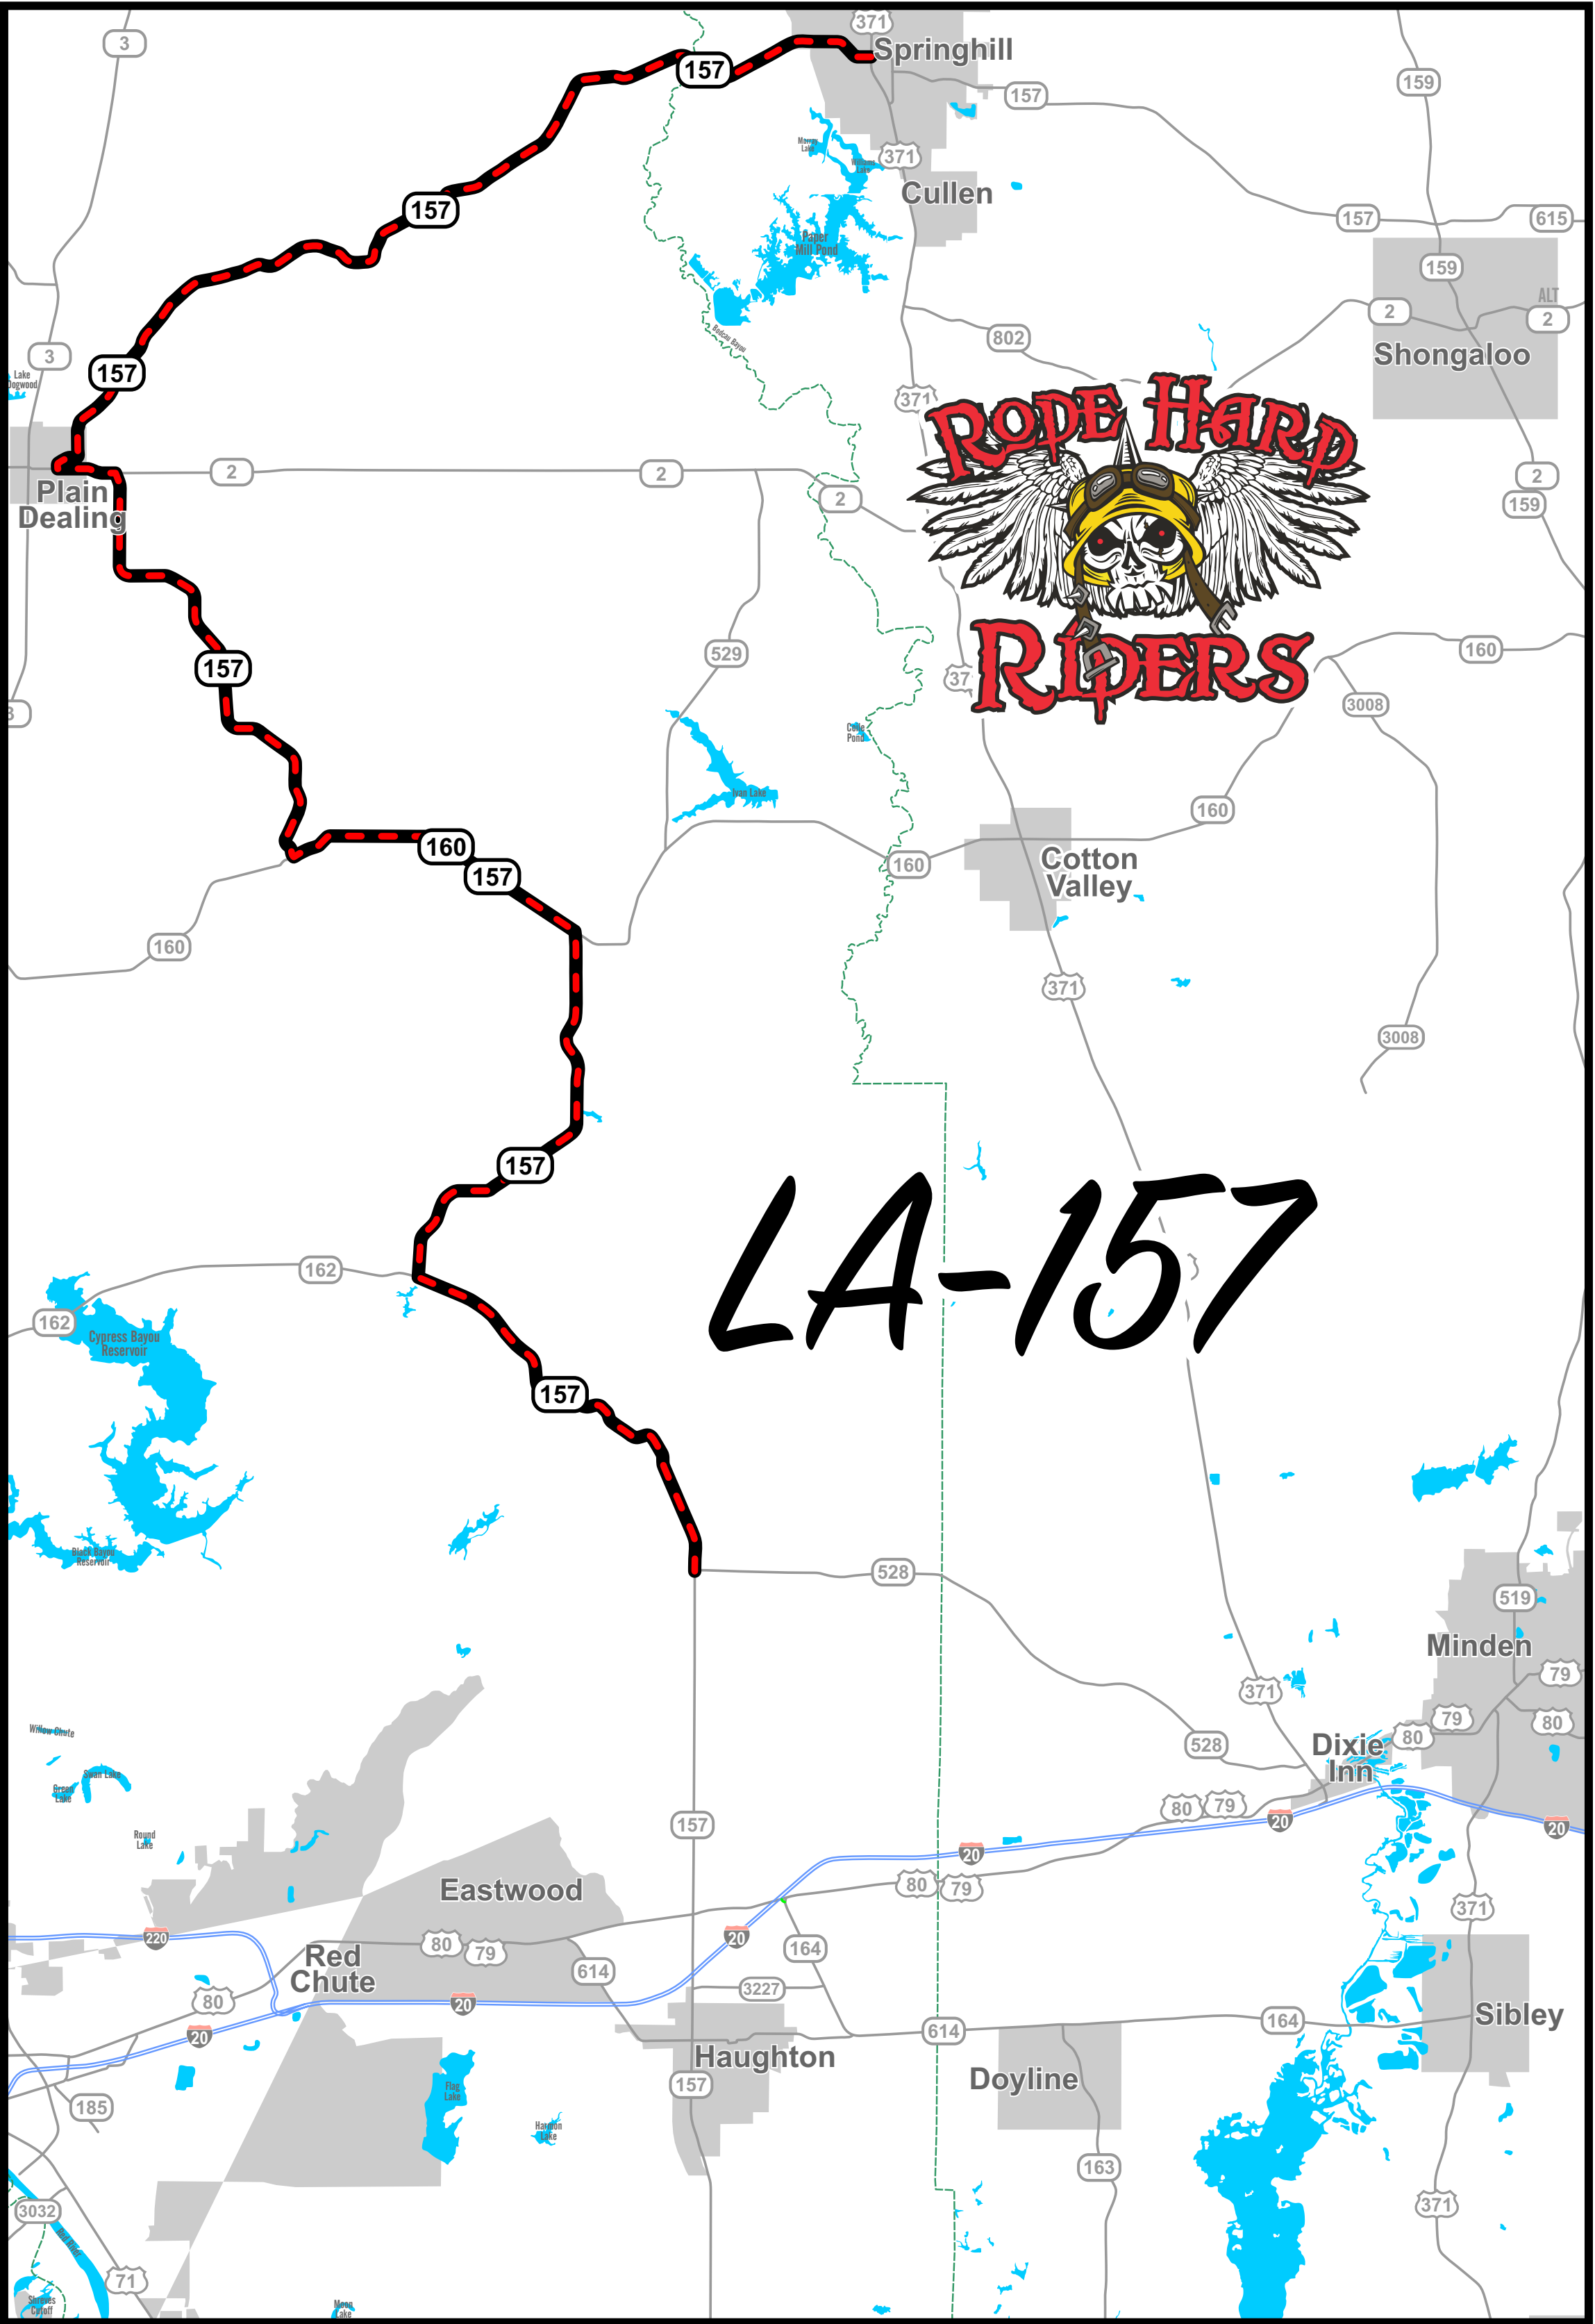

# RHR BEST ROADS

**LA-157**

**Map area:**

**Submitted by:**

**Date submitted:**

A

**Road/Hwy's included:**

**Road/Route description:**

LA-157

**Route/Road length:**

**Ride Time:**

**Parish(s):**

46.4 miles

56 minutes

Webster, Bossier

**South point:**

LA-528 intersection 8.5 miles North of Haughton, LA

**North point:**

Springhill, LA at US-371

**RHR  
Restaurants  
on route**

**RHR  
Bars  
on route**

**Comments:**

LA-157