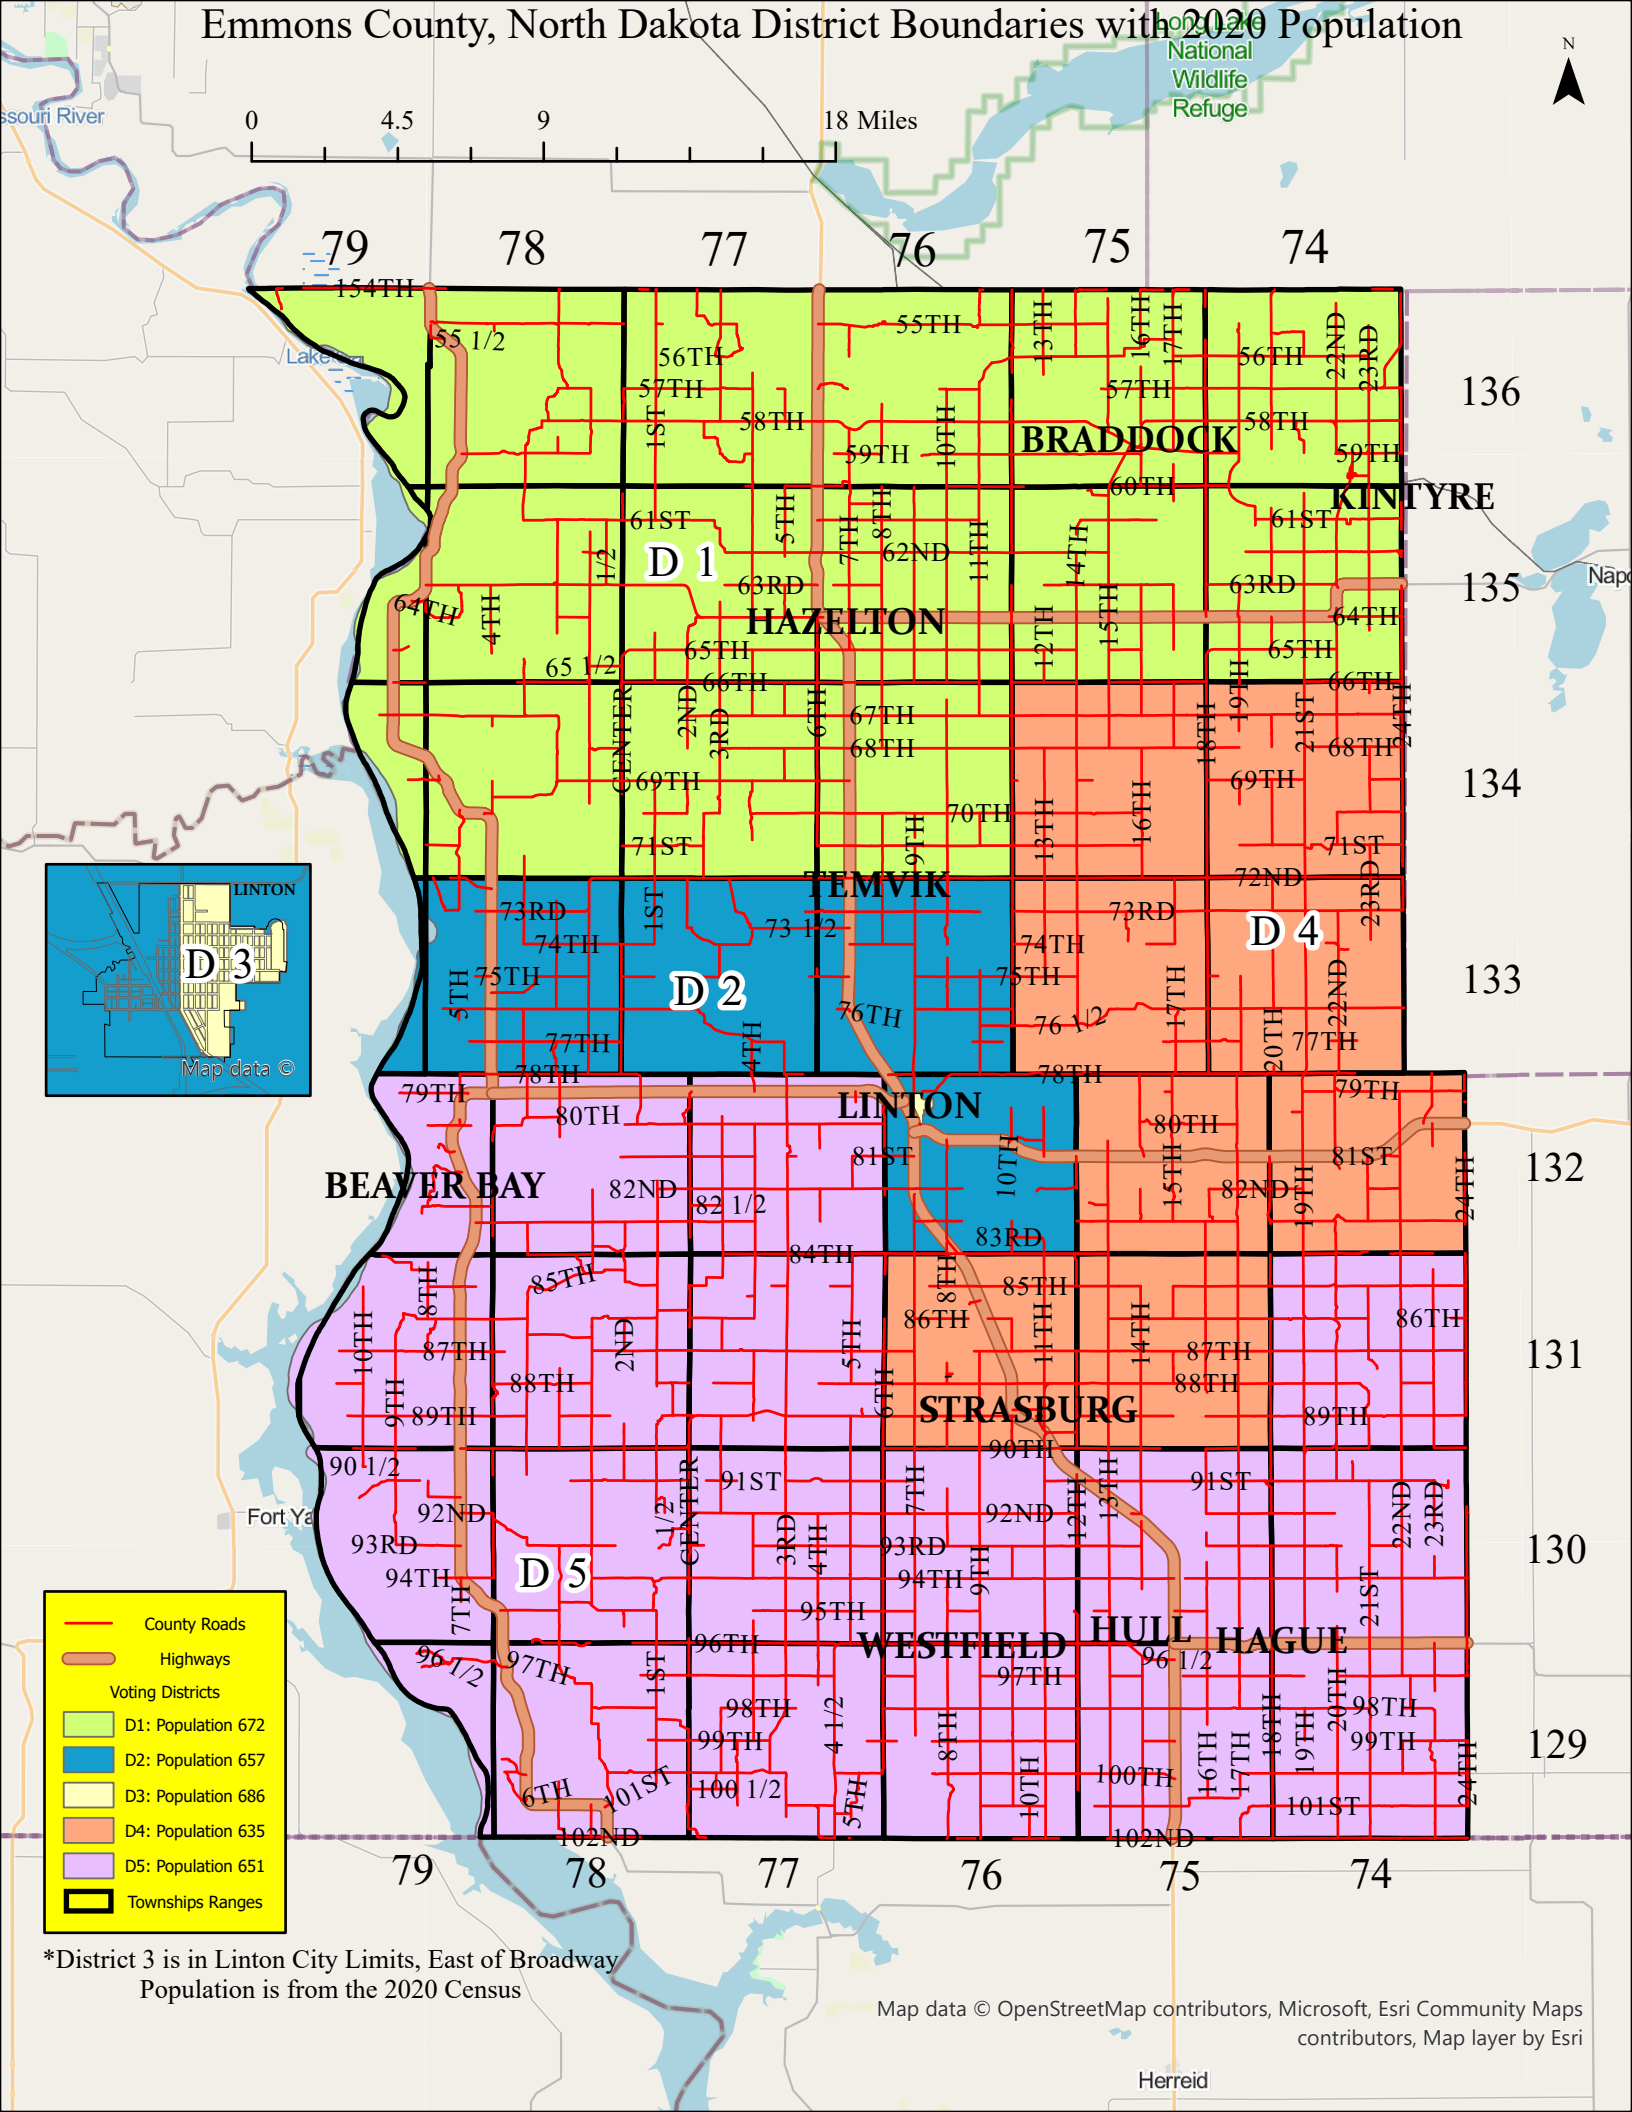

Emmons County, North Dakota District Boundaries with 2020 Population

Legend

- County Roads
- Highways
- Voting Districts**
- D1: Population 672
- D2: Population 657
- D3: Population 686
- D4: Population 635
- D5: Population 651
- Townships Ranges

*District 3 is in Linton City Limits, East of Broadway
Population is from the 2020 Census