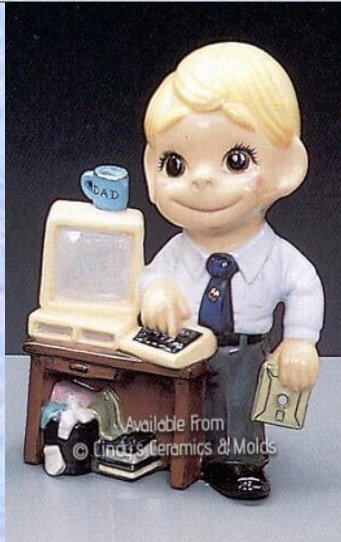

9 1/2 Tall \$15.00

Small Pilgrim Smiley

1503

9 Tall

\$14.00

© Cindy's Ceramics
& Molds

Small Policeman Smiley

1511

7 3/4 Tall

\$14.00

© Cindy's Ceramics
& Molds

Lil' Devil Smiley

1533

8 Tall

\$14.00

Small Pilot Smiley

1540

8 Tall

\$14.00

Small Computer or Secretary Smiley

1546

7 3/4 Tall

\$14.00

Small Martial Arts Smiley