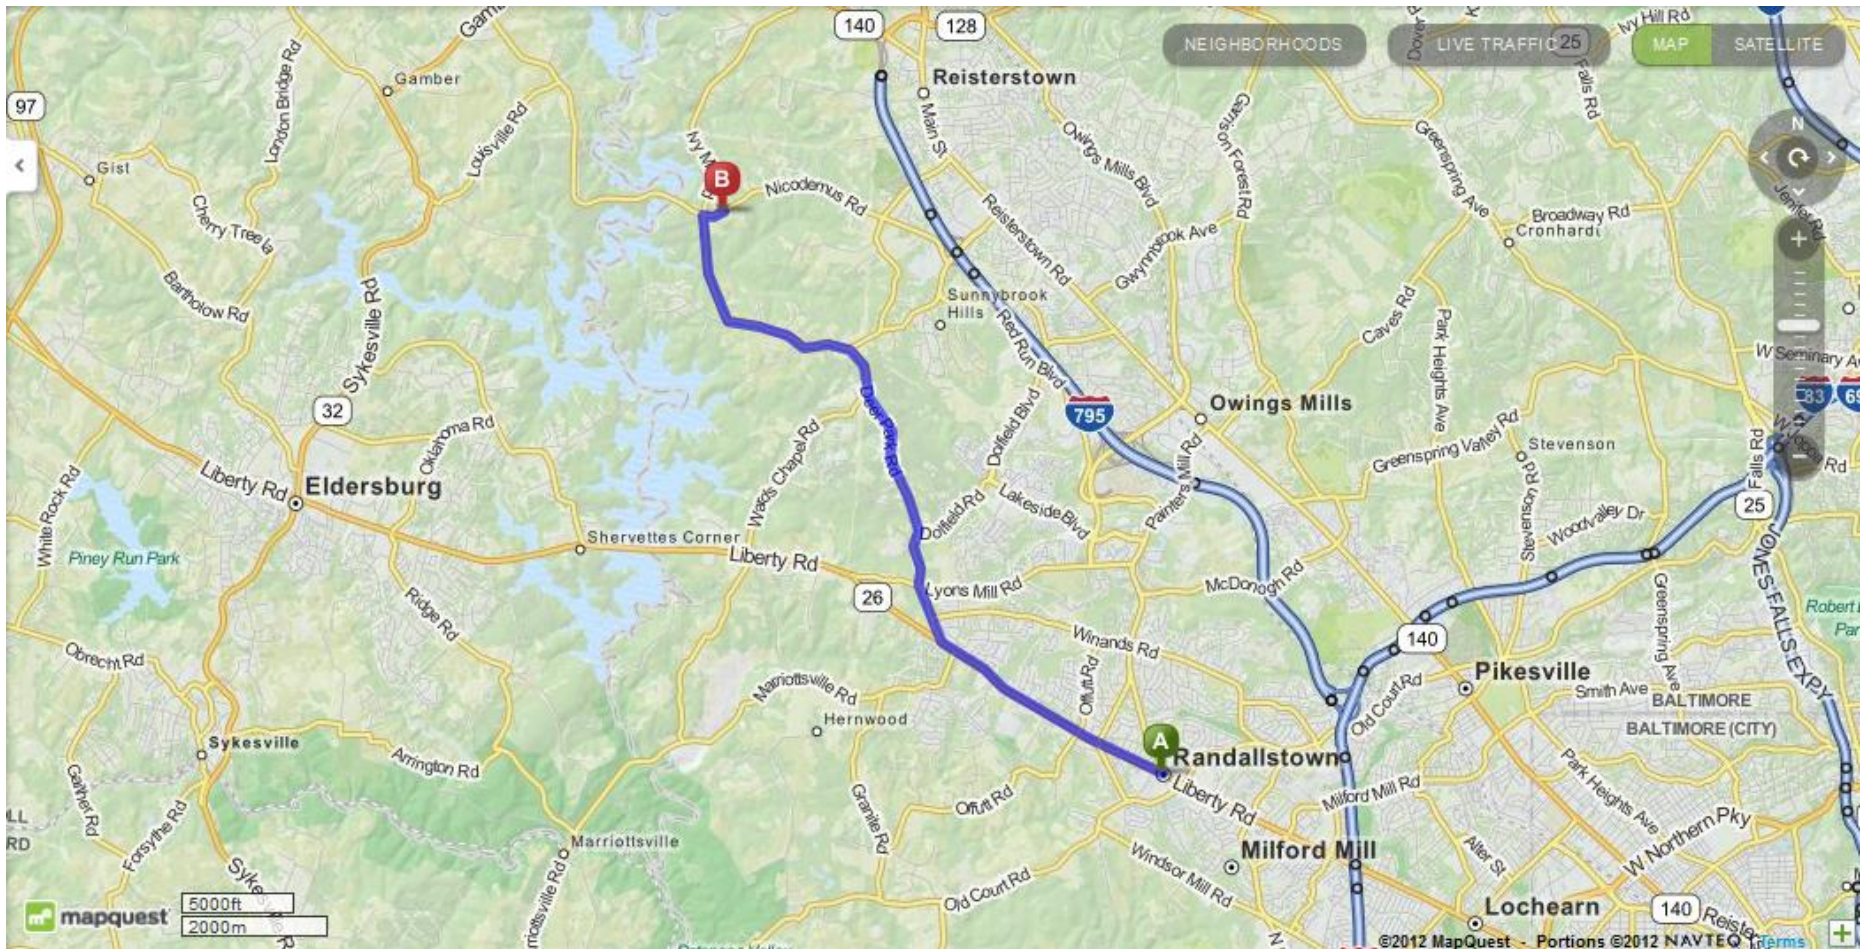

From Randallstown or Owings Mills

From Randallstown or Owings Mills

Deer Park Rd.

Right onto Ivy Mill Rd.

Right onto Nicodemus Rd.

0.2 mi. to Baltimore Humane Society